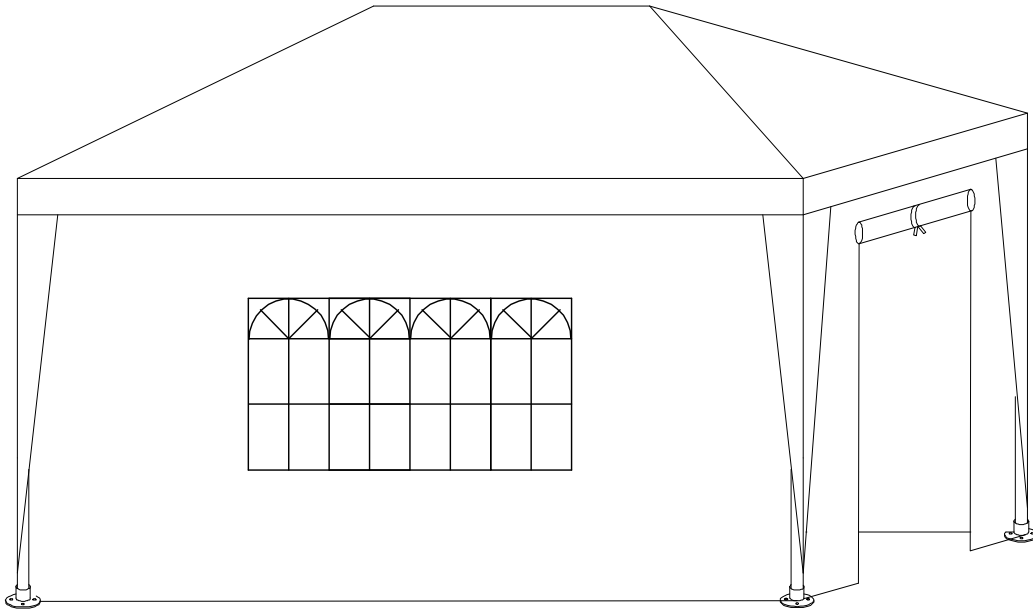

Gazebo With Sides (3x4m)

ASSEMBLY INSTRUCTIONS

3 X 4 M

- | | | | | | | |
|---|--|----|--|----|--|----|
| ① | | X4 | | X2 | | X4 |
| ② | | X4 | | X4 | | X8 |
| ③ | | X8 | | X2 | | X4 |
| ④ | | X4 | | | | |
| ⑤ | | X4 | | | | |
| ⑥ | | X4 | | | | |
| ⑦ | | X2 | | | | |
| ⑧ | | X1 | | | | |
| ⑨ | | X1 | | | | |
| ⑩ | | X2 | | | | |
- X1