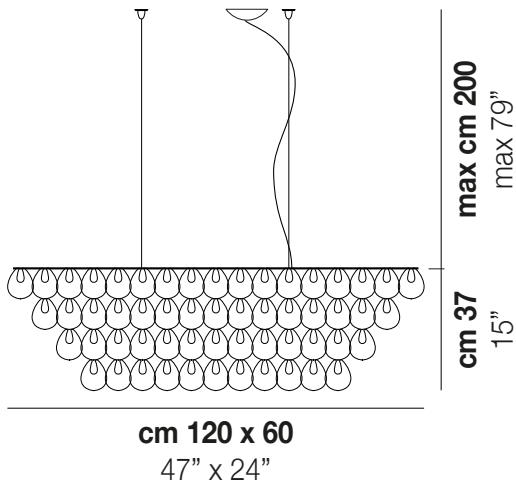

### TECHNICAL DATA:

### LIGHT SOURCES

4x60W 120V/60HZ E26

VOLUME Mc 0,55  
GROSS WEIGHT Kg 40  
NET WEIGHT Kg 24

download