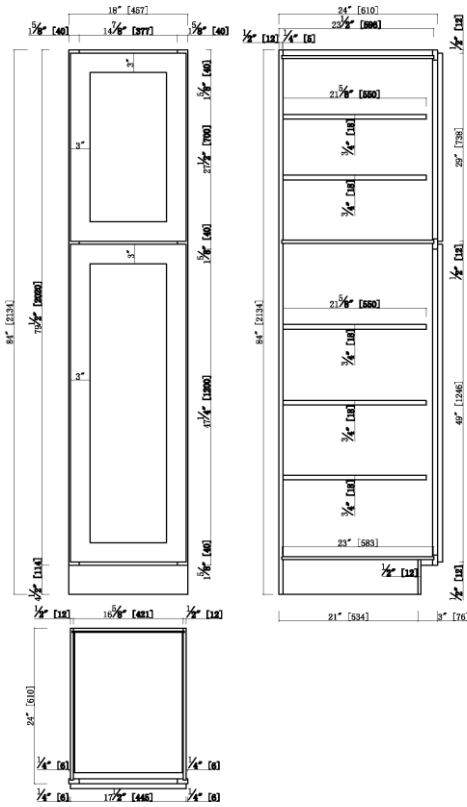

18"x 84"x 24" Pantry Cabinet

Specifications

- 3" Wide Shaker Door
- 3/4" Solid maple face frame, Fully overlay with 1/4" reveal
- MDF with wood veneer for door center for espresso finish
- 3/4" solid maple door frame for espresso finish
- 3/4" Premium HDF door for white finish
- Soft-closing hinge, 6 way adjustable
- 1/2" plywood with poplar veneer for side panels, bottom panels
- Metal Clips connectors, 5 adjustable shelf
- RTA construction, 21" Solid Wood Dovetail Drawers
- CARB P2 compliant

Dimensions

Warranty & Compliances

- Warranty: Limited 1 year warranty
- California 93120: Compliant

Order Codes & Finishes/Colors

Espresso Finish

White Finish