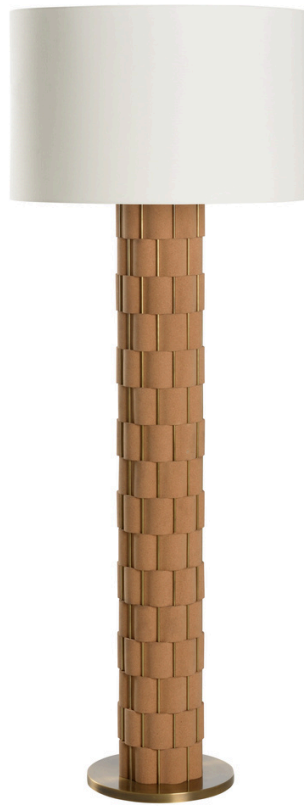

WILDWOOD CHELSEA HOUSE

61372 • Loire Floor Lamp

65h x 12.5w x 12.5d

Cork

Natural/Antique Brass

Trending in home decor, cork brings neutral tones with an earthy touch to the Loire Floor Lamp. Strips of cork are woven in and out of the warm antique brass creating a stately design for a modern home or office.