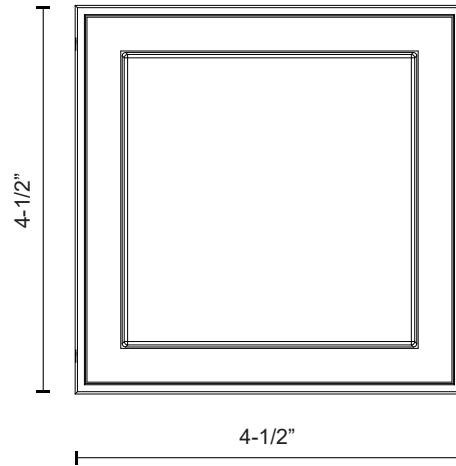

RIDGE EC34505

CEILING

PROJECT

DESCRIPTION

Rectilinear cast aluminum body and frame. Lightly textured powder-coat finish. Square opal polymeric diffuser. Outward emitting light. Rated for exterior use. Custom options available.

Metal Finish
BK - Black
GY - Gray

EC34505-GY
Gray

EC34505-BK
Black

SPECIFICATION DETAILS

* For custom options, consult factory for details.

Fixture Dimensions	L4-1/2" x W4-1/2" x H1-1/2"
Light Source	AC LED Module
Total Lumens	1200lm
Wattage	16W
Delivered Lumens	BK-747lm; GY-769lm;
Voltage	120V
Color Temperature	3000K
CRI (Ra)	90CRI
Optional Color Temps	2700K - 5000K Available, Minimum Order Quantities Apply
LED Rated Life	50,000 hours
Diffuser Details	White PC Diffuser
Dimming	100% - 10%, ELV Dimmer (Not Included)
Location	Wet
Warranty	5 Years
Mounting Style	All Orientation; Ceiling and Wall;