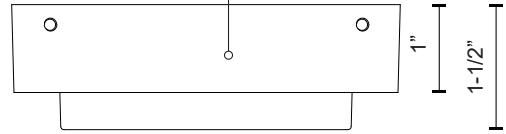

RIDGE EC34505

CEILING

PROJECT

DESCRIPTION

Rectilinear cast aluminum body and frame. Lightly textured powder-coat finish. Square opal polymeric diffuser. Outward emitting light. Rated for exterior use. Custom options available.

Metal Finish
BK - Black
GY - Gray

EC34505-GY
Gray

EC34505-BK
Black

SPECIFICATION DETAILS

* For custom options, consult factory for details.

Fixture Dimensions	L4-1/2" x W4-1/2" x H1-1/2"
Light Source	AC LED Module
Total Lumens	1200lm
Wattage	16W
Delivered Lumens	BK-747lm; GY-769lm;
Voltage	120V
Color Temperature	3000K
CRI (Ra)	90CRI
Optional Color Temps	2700K - 5000K Available, Minimum Order Quantities Apply
LED Rated Life	50,000 hours
Diffuser Details	White PC Diffuser
Dimming	100% - 10%, ELV Dimmer (Not Included)
Location	Wet
Warranty	5 Years
Mounting Style	All Orientation; Ceiling and Wall;