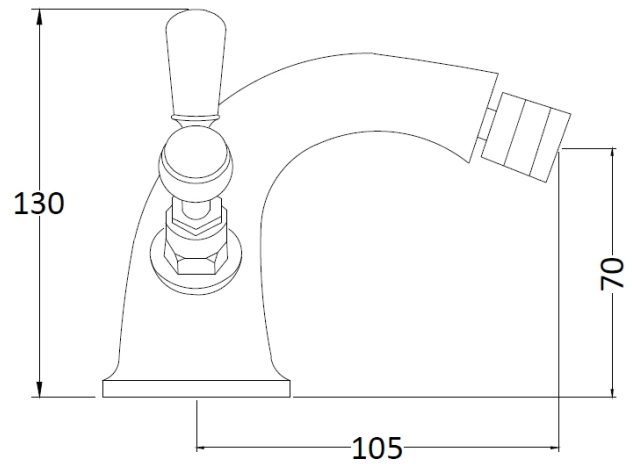

## CUSTOMER DATA SHEET - BRASSWARE

SALES CODE: BC306HL

DESCRIPTION: Topaz Lever Mono Bidet Mixer

### PRODUCT DIMENSIONS

Height (mm)	Width (mm)	Depth (mm)	Length (mm)	Nett Wgt Kg
130	173	130		2.2

### PACKAGING DIMENSIONS

Height (mm)	Width (mm)	Depth (mm)	Gross Wgt Kg
120	195	190	2.4

### OUTER BOX DIMENSIONS (If Applicable)

Height (mm)	Width (mm)	Depth (mm)	Length (mm)	Gross Wgt Kg
395	550	320		13
Barcode	5055275894606			