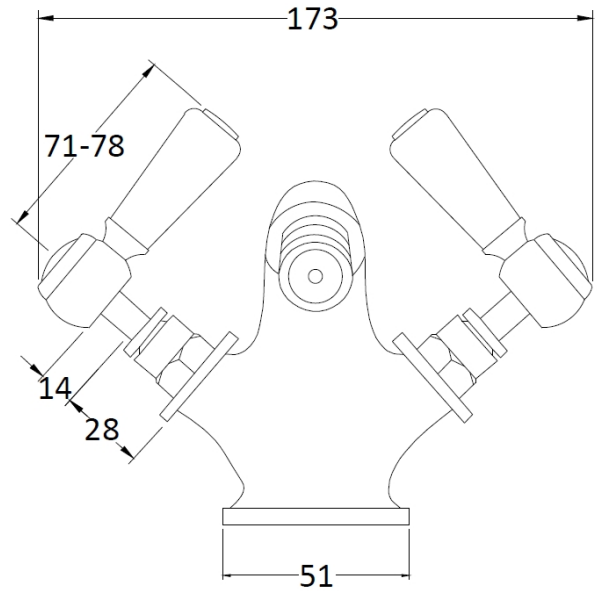

### PRODUCT DIMENSIONS

Height (mm)	Width (mm)	Depth (mm)	Length (mm)	Nett Wgt Kg
130	173	130		2.2

### PACKAGING DIMENSIONS

Height (mm)	Width (mm)	Depth (mm)	Gross Wgt Kg
120	195	190	2.4

### OUTER BOX DIMENSIONS (If Applicable)

Height (mm)	Width (mm)	Depth (mm)	Length (mm)	Gross Wgt Kg
395	550	320		13
Barcode	5055275894606			

Colour/Finish	Chrome								
Mount Type	Deck								
Waste Type	Pop-Up								
Flow Rates (L/min)	0.1	5	0.5	1	24	2	33	3	38
Pipe Size	15 mm (1/2" Bsp)								
Pipe Centres	N/A								