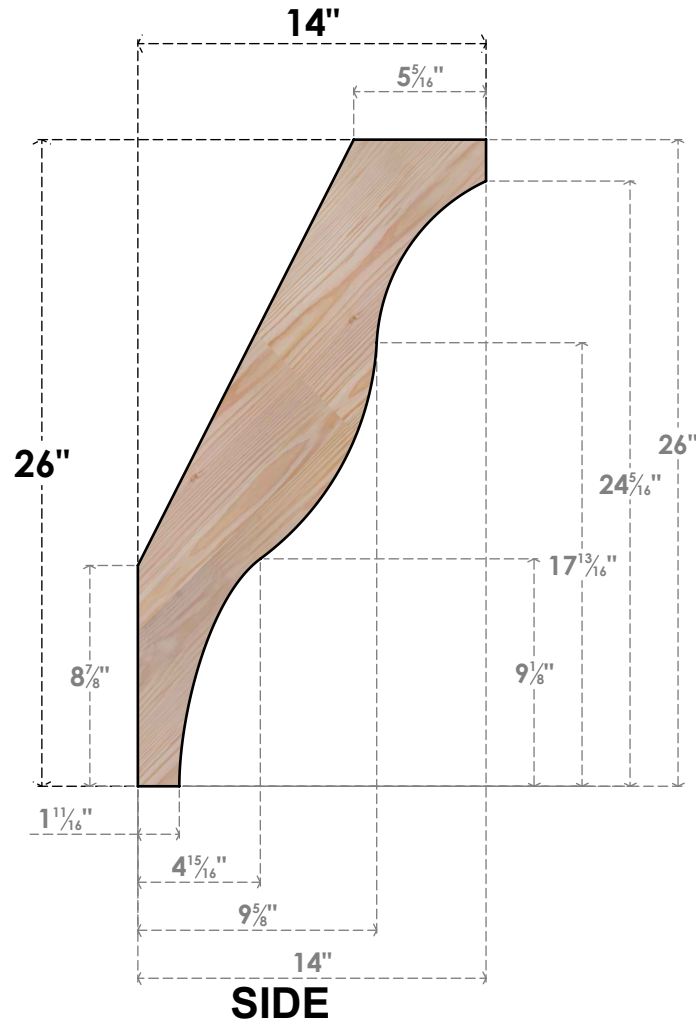

# BRC04X14X26FST00SDF

3 1/2"W X 14"D X 26"H FUNSTON SMOOTH BRACE, DOUGLAS FIR

EKENA MILLWORK  
 2300 WEST MAIN ST.  
 CLARKSVILLE, TX 75426  
 TOLL FREE: 866-607-0453  
 WWW.EKENAMILLWORK.COM