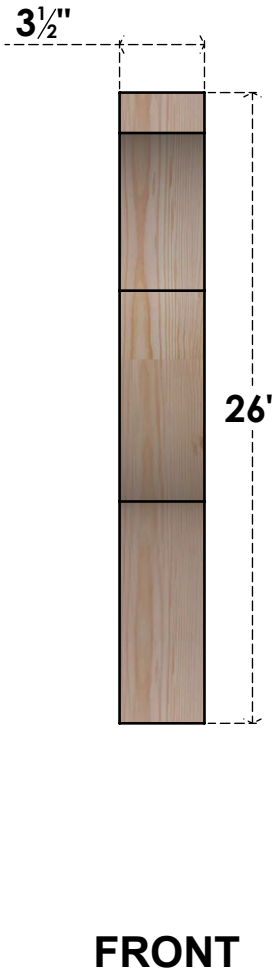

# BRC04X14X26FST00SDF

3 1/2"W X 14"D X 26"H FUNSTON SMOOTH BRACE, DOUGLAS FIR

EKENA MILLWORK  
 2300 WEST MAIN ST.  
 CLARKSVILLE, TX 75426  
 TOLL FREE: 866-607-0453  
 WWW.EKENAMILLWORK.COM

### NOTES

1. INSTALLATION TO BE COMPLETED IN ACCORDANCE WITH MANUFACTURER'S SPECIFICATIONS.
2. DRAWING MAY NOT BE TO SCALE
3. THIS DRAWING IS INTENDED FOR DESIGN AND PLANNING PURPOSES ONLY.
4. ALL INFORMATION CONTAINED HEREIN WAS CURRENT AT THE TIME OF DEVELOPMENT BUT MUST BE REVIEWED AND APPROVED BY THE PRODUCT MANUFACTURER TO BE CONSIDERED ACCURATE.
5. PRODUCTS ARE NOT KILN DRIED. THIS ITEM IS UNIQUE AND WILL CONTAIN THE NATURAL VARIATIONS THAT THE WOOD SPECIES OFFERS. THIS MAY RESULT IN VARIATIONS UP TO 1/4"