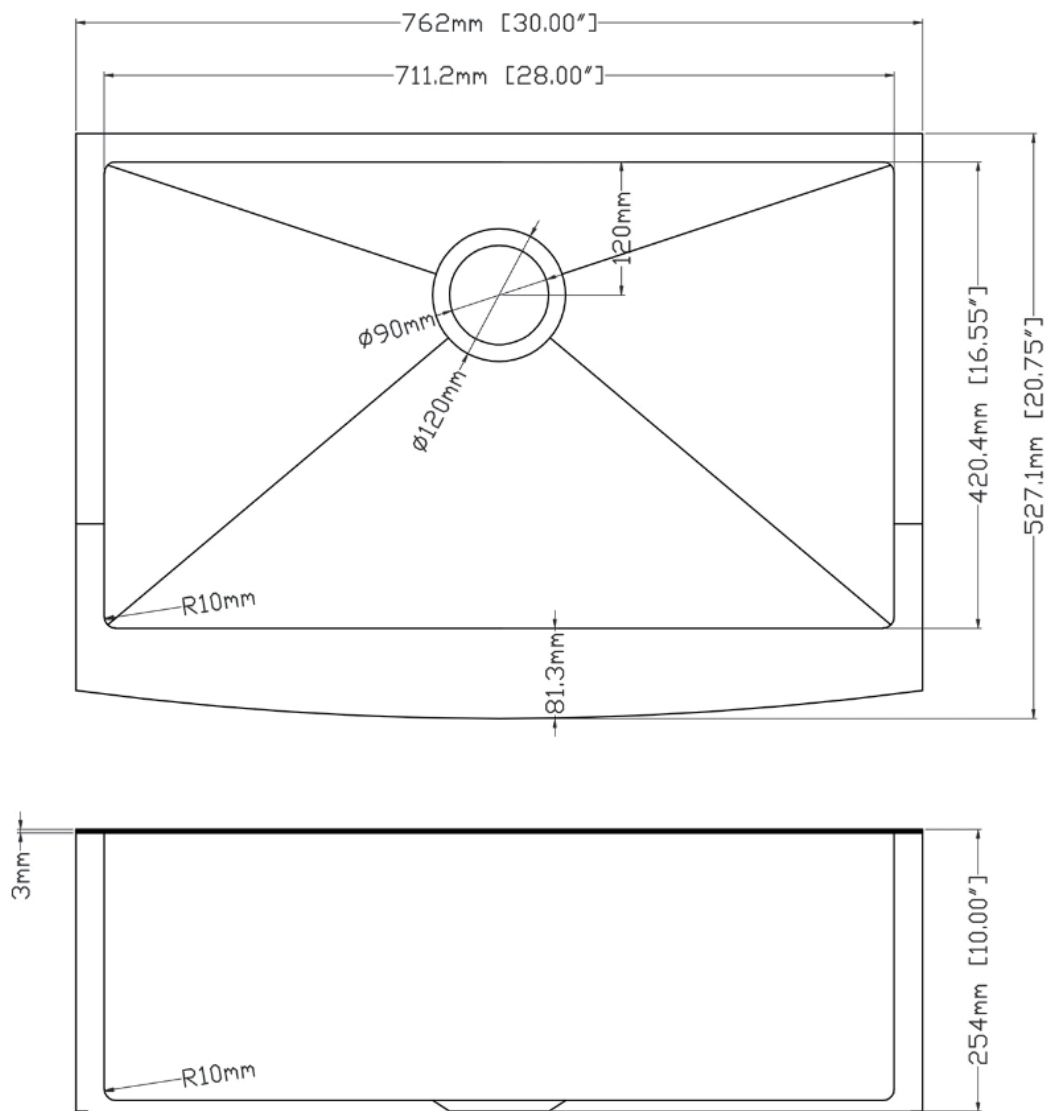

# Dimension/Specification

RX-SS48-3021RG