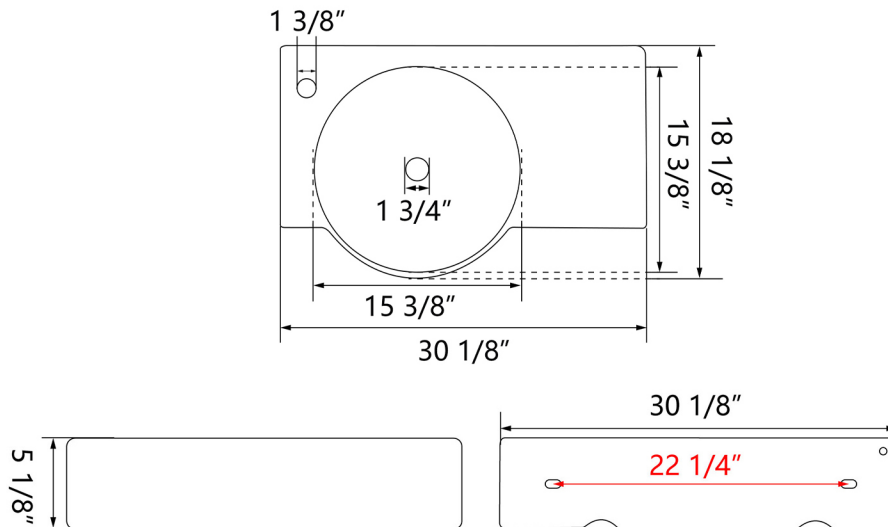

DeerValley Wall Mounted Bathroom Vessel Sink

DeerValley®

Model #DV-1WS0125L

Overall Dimension: 30 1/8" L x 18 1/8" W x 5 1/8" H

Features:

- The wall mounted bathroom sink is made of durable and smooth ceramic, a material that not only ensures the longevity of the sink, but also makes the surface easy to clean and maintain, maintaining its elegant appearance and functionality.
- This wall mount vanity sink is designed for wall-mounted installation with wall-mounted screws, which is easy to install and shows a modern appearance, making the overall bathroom look more stylish and neat.
- This sink for bathroom is cleverly designed to optimize your bathroom space by providing a practical countertop for toiletries and essentials, which not only improves the efficiency of space utilization, but also enhances the overall style and functionality.
- This white floating bathroom sink features a one-piece round bowl and countertop design, and the open space under the sink provides an additional area for storage or cleaning supplies to be placed, which greatly enhances efficiency of use.
- The faucet size is 1 3/8 inches, and the drain opening size is 1 3/4 inches. The faucet and pop-up drain are sold separately.

Package Included:

● Wall Mounted Vessel Sink

● Hardware Pack

Technical Specifications:

- + Outer: 30 1/8" L x 18 1/8" W x 5 1/8" H
- + Inner: 15 3/8" L x 15 3/8" W x 4" H
- + Weight: 43 lbs
- + Drain: 1 3/4" diameter
- + Faucet Hole: 1 3/8" diameter
- + Has Overflow Hole: No
- + Basin Location: Left side
- + Color: White

#DV-1WS0125L

Sinks are manually measured, so sizes may vary slightly.

1 Year Warranty

All DeerValley bathroom sinks come with our warranty within one year.