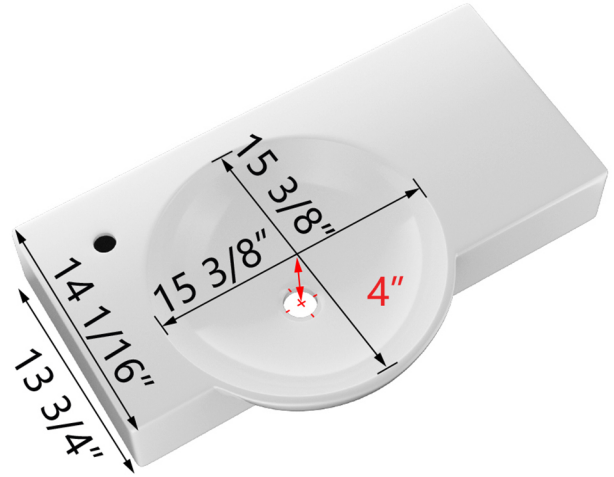

DeerValley Wall Mounted Bathroom Vessel Sink

DeerValley®

Model #DV-1WS0125L

Overall Dimension: 30 1/8" L x 18 1/8" W x 5 1/8" H

Features:

- The wall mounted bathroom sink is made of durable and smooth ceramic, a material that not only ensures the longevity of the sink, but also makes the surface easy to clean and maintain, maintaining its elegant appearance and functionality.
- This wall mount vanity sink is designed for wall-mounted installation with wall-mounted screws, which is easy to install and shows a modern appearance, making the overall bathroom look more stylish and neat.
- This sink for bathroom is cleverly designed to optimize your bathroom space by providing a practical countertop for toiletries and essentials, which not only improves the efficiency of space utilization, but also enhances the overall style and functionality.
- This white floating bathroom sink features a one-piece round bowl and countertop design, and the open space under the sink provides an additional area for storage or cleaning supplies to be placed, which greatly enhances efficiency of use.
- The faucet size is 1 3/8 inches, and the drain opening size is 1 3/4 inches. The faucet and pop-up drain are sold separately.

Package Included:

● Wall Mounted Vessel Sink

● Hardware Pack

Technical Specifications:

- + Outer: 30 1/8" L x 18 1/8" W x 5 1/8" H
- + Inner: 15 3/8" L x 15 3/8" W x 4" H
- + Weight: 43 lbs
- + Drain: 1 3/4" diameter
- + Faucet Hole: 1 3/8" diameter
- + Has Overflow Hole: No
- + Basin Location: Left side
- + Color: White

#DV-1WS0125L

Sinks are manually measured, so sizes may vary slightly.

1 Year Warranty

All DeerValley bathroom sinks come with our warranty within one year.