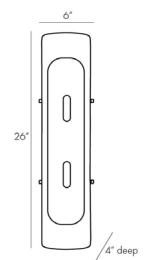

BEND SCONCE

DA49015  
 Blackened Steel,  
 Smoke Luster Glass  
 H: 26 IN  
 W: 6 IN  
 D: 4 IN

The Bend sconce casts dynamic, directional patterned light through a long, narrow half-cylinder of rippled glass. A celebration of the subtle variations of hand-blown glass, Bend's textural smoke glass floating shade encases a modern, pill-shaped blackened steel plate, creating a bold interplay of materials and forms that make it an ideal choice for corridors and vanities. The Bend sconce is available in silvery grey Smoke and warm Amber glass. Damp-rated, although limited covered outdoor areas may affect finish.  
 CONTRACT: Contract Suitable As Is