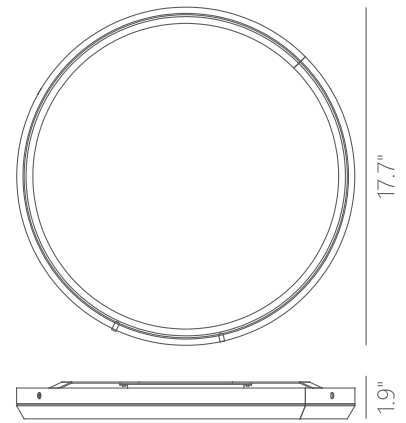

PROJECT			
DATE		TYPE	

Skylight

DETAILS

Material:	Color Temp.:	3000K
Aluminum	CRI (Ra):	≥90
Lamp Shade:	LED Rated Life:	≈50,000 Hours
Acrylic	Dimming:	100%-10%
Finishes:		
SDG-Satin Dark-gray		

Wattage:	32W
Voltage:	100~130V
Size:	17.7" Dia. x 1.9"H
Total Lumens:	3840
Delivered Lumens:	2688