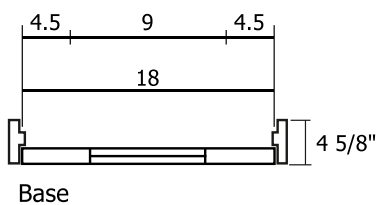

Prehung Door (Double Panel)

SKU# RID-18-80-2W-ORB-RH

Single Prehung Door

SKU Name	RID-18-80-2W-ORB-RH
Style	Double Panel
Material	Composite Wood
Height	80 inches (6/8)
Width	18 inches (1/6)
Thickness	1.375 inches
Framing Type	Prehung
Hinge Color/Finish	Oil Rubbed Bronze
Rough Opening Height	82 inches
Rough Opening Width	20.25 inches