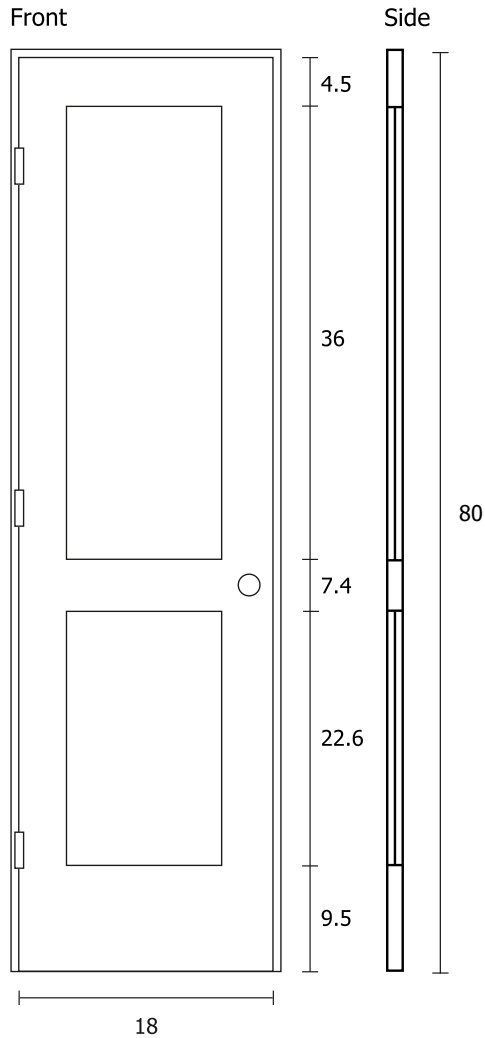

Prehung Door (Double Panel)

SKU# RID-18-80-2W-ORB-RH

Single Prehung Door

SKU Name	RID-18-80-2W-ORB-RH
Style	Double Panel
Material	Composite Wood
Height	80 inches (6/8)
Width	18 inches (1/6)
Thickness	1.375 inches
Framing Type	Prehung
Hinge Color/Finish	Oil Rubbed Bronze
Rough Opening Height	82 inches
Rough Opening Width	20.25 inches