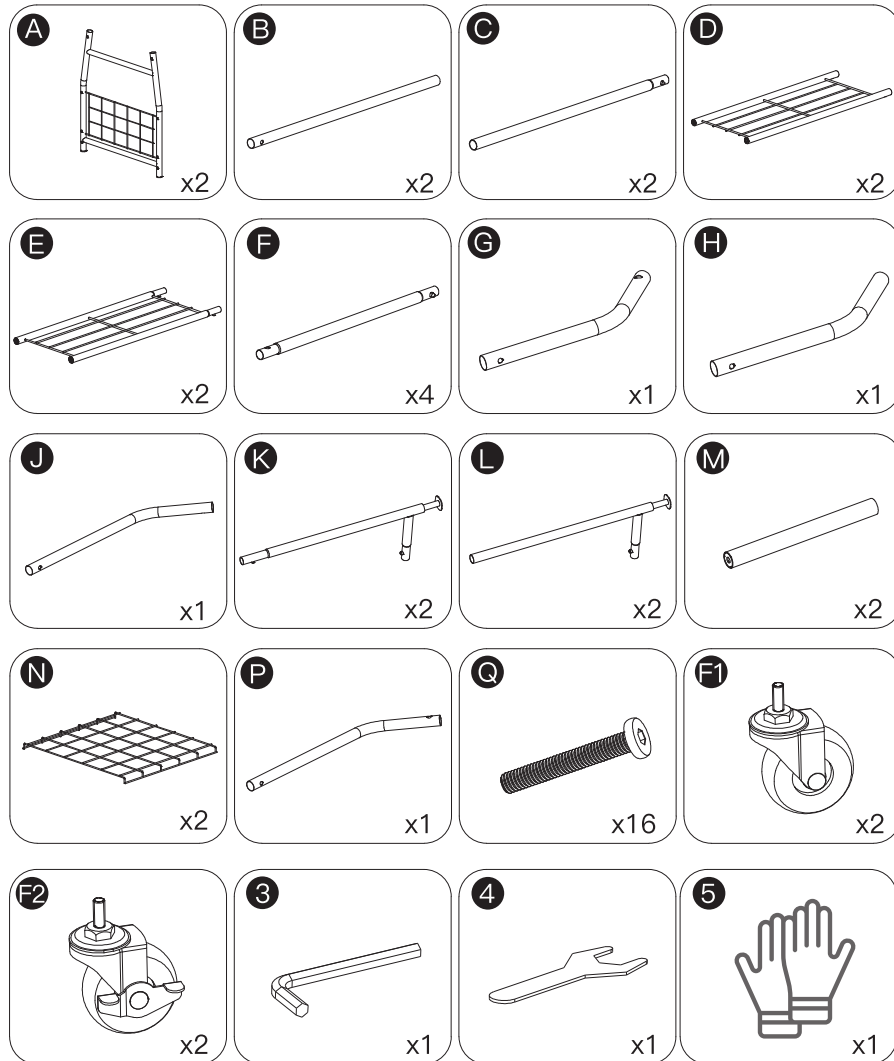

ASSEMBLY INSTRUCTION

Please check all parts and accessories according to the parts list before assembling, make sure all contents are sufficient and in good condition.

If there is any parts missing or defective, please contact us immediately with purchase platform message to get replacement parts.

PARTS:

NOTICE:

1. **DO NOT** fully tighten screws until fully assembled.
2. To prevent you from getting hurt during installation, we recommend that wear gloves before installation.
3. Please **DO NOT** load more than the maximum weight described on the product page.

REMARK:

How to use the spring fasteners:

HOW TO INSTALL

STEP 1

STEP 2

STEP 3

NOTICE:

Make sure that the holes of part **A** are facing inwards.

STEP 4

NOTICE:

Part **F2** should be installed diagonally.

STEP 5

STEP 6

NOTICE:
The four holes are facing inwards.

STEP 7

STEP 8