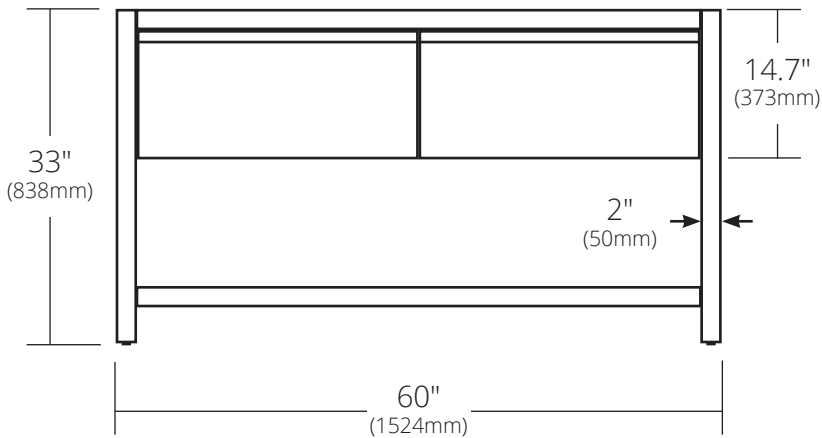

SPECIFICATIONS

SOLACE 60" VANITY

Solace Collection

Shown in Sunrise Oak with Ash shelf
Palomar Vanity Top not included

FRONT VIEW

SIDE VIEW

- VNO601-A Sunrise Oak with Ash shelf
- VNO608-A Midnight Oak with Ash shelf
- VNO601-P Sunrise Oak with Pearl shelf
- VNO608-P Midnight Oak with Pearl shelf

PRODUCT DETAILS

- 60"w x 21.5"d x 33"h (1524mm x 546mm x 838mm)
- FSC certified solid oak
- Low VOC water-resistant finish
- Integrated NativeStone® shelf
- Vanity Top sold separately
- Two full-extension drawers with soft close slides and U-channel for P-Trap

INSTALLATION

- Freestanding vanity base

COORDINATING PRODUCTS

- Solace Mirror
- Any 60" Native Trails vanity top or 60" Palomar Vanity Top with Integral Sink

IMPORTANT

Do NOT use tape or other adhesives on NativeStone® as it may remove the sealer.

Due to the handcrafted nature of this product, it will vary in finish, texture, and other details. Dimensions may vary up to 1/2" (13mm).