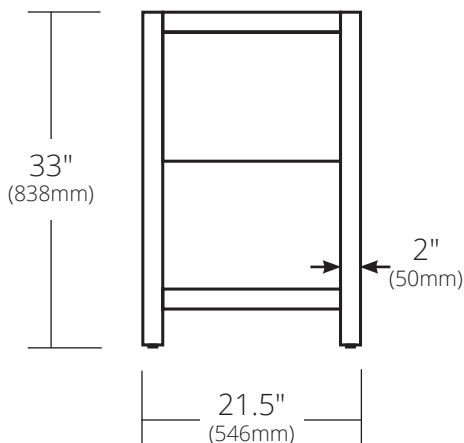

SPECIFICATIONS

SOLACE 60" VANITY

Solace Collection

Shown in Sunrise Oak with Ash shelf
Palomar Vanity Top not included

FRONT VIEW

SIDE VIEW

- VNO601-A Sunrise Oak with Ash shelf
- VNO608-A Midnight Oak with Ash shelf
- VNO601-P Sunrise Oak with Pearl shelf
- VNO608-P Midnight Oak with Pearl shelf

PRODUCT DETAILS

- 60"w x 21.5"d x 33"h (1524mm x 546mm x 838mm)
- FSC certified solid oak
- Low VOC water-resistant finish
- Integrated NativeStone® shelf
- Vanity Top sold separately
- Two full-extension drawers with soft close slides and U-channel for P-Trap

INSTALLATION

- Freestanding vanity base

COORDINATING PRODUCTS

- Solace Mirror
- Any 60" Native Trails vanity top or 60" Palomar Vanity Top with Integral Sink

IMPORTANT

Do NOT use tape or other adhesives on NativeStone® as it may remove the sealer.

Due to the handcrafted nature of this product, it will vary in finish, texture, and other details. Dimensions may vary up to 1/2" (13mm).