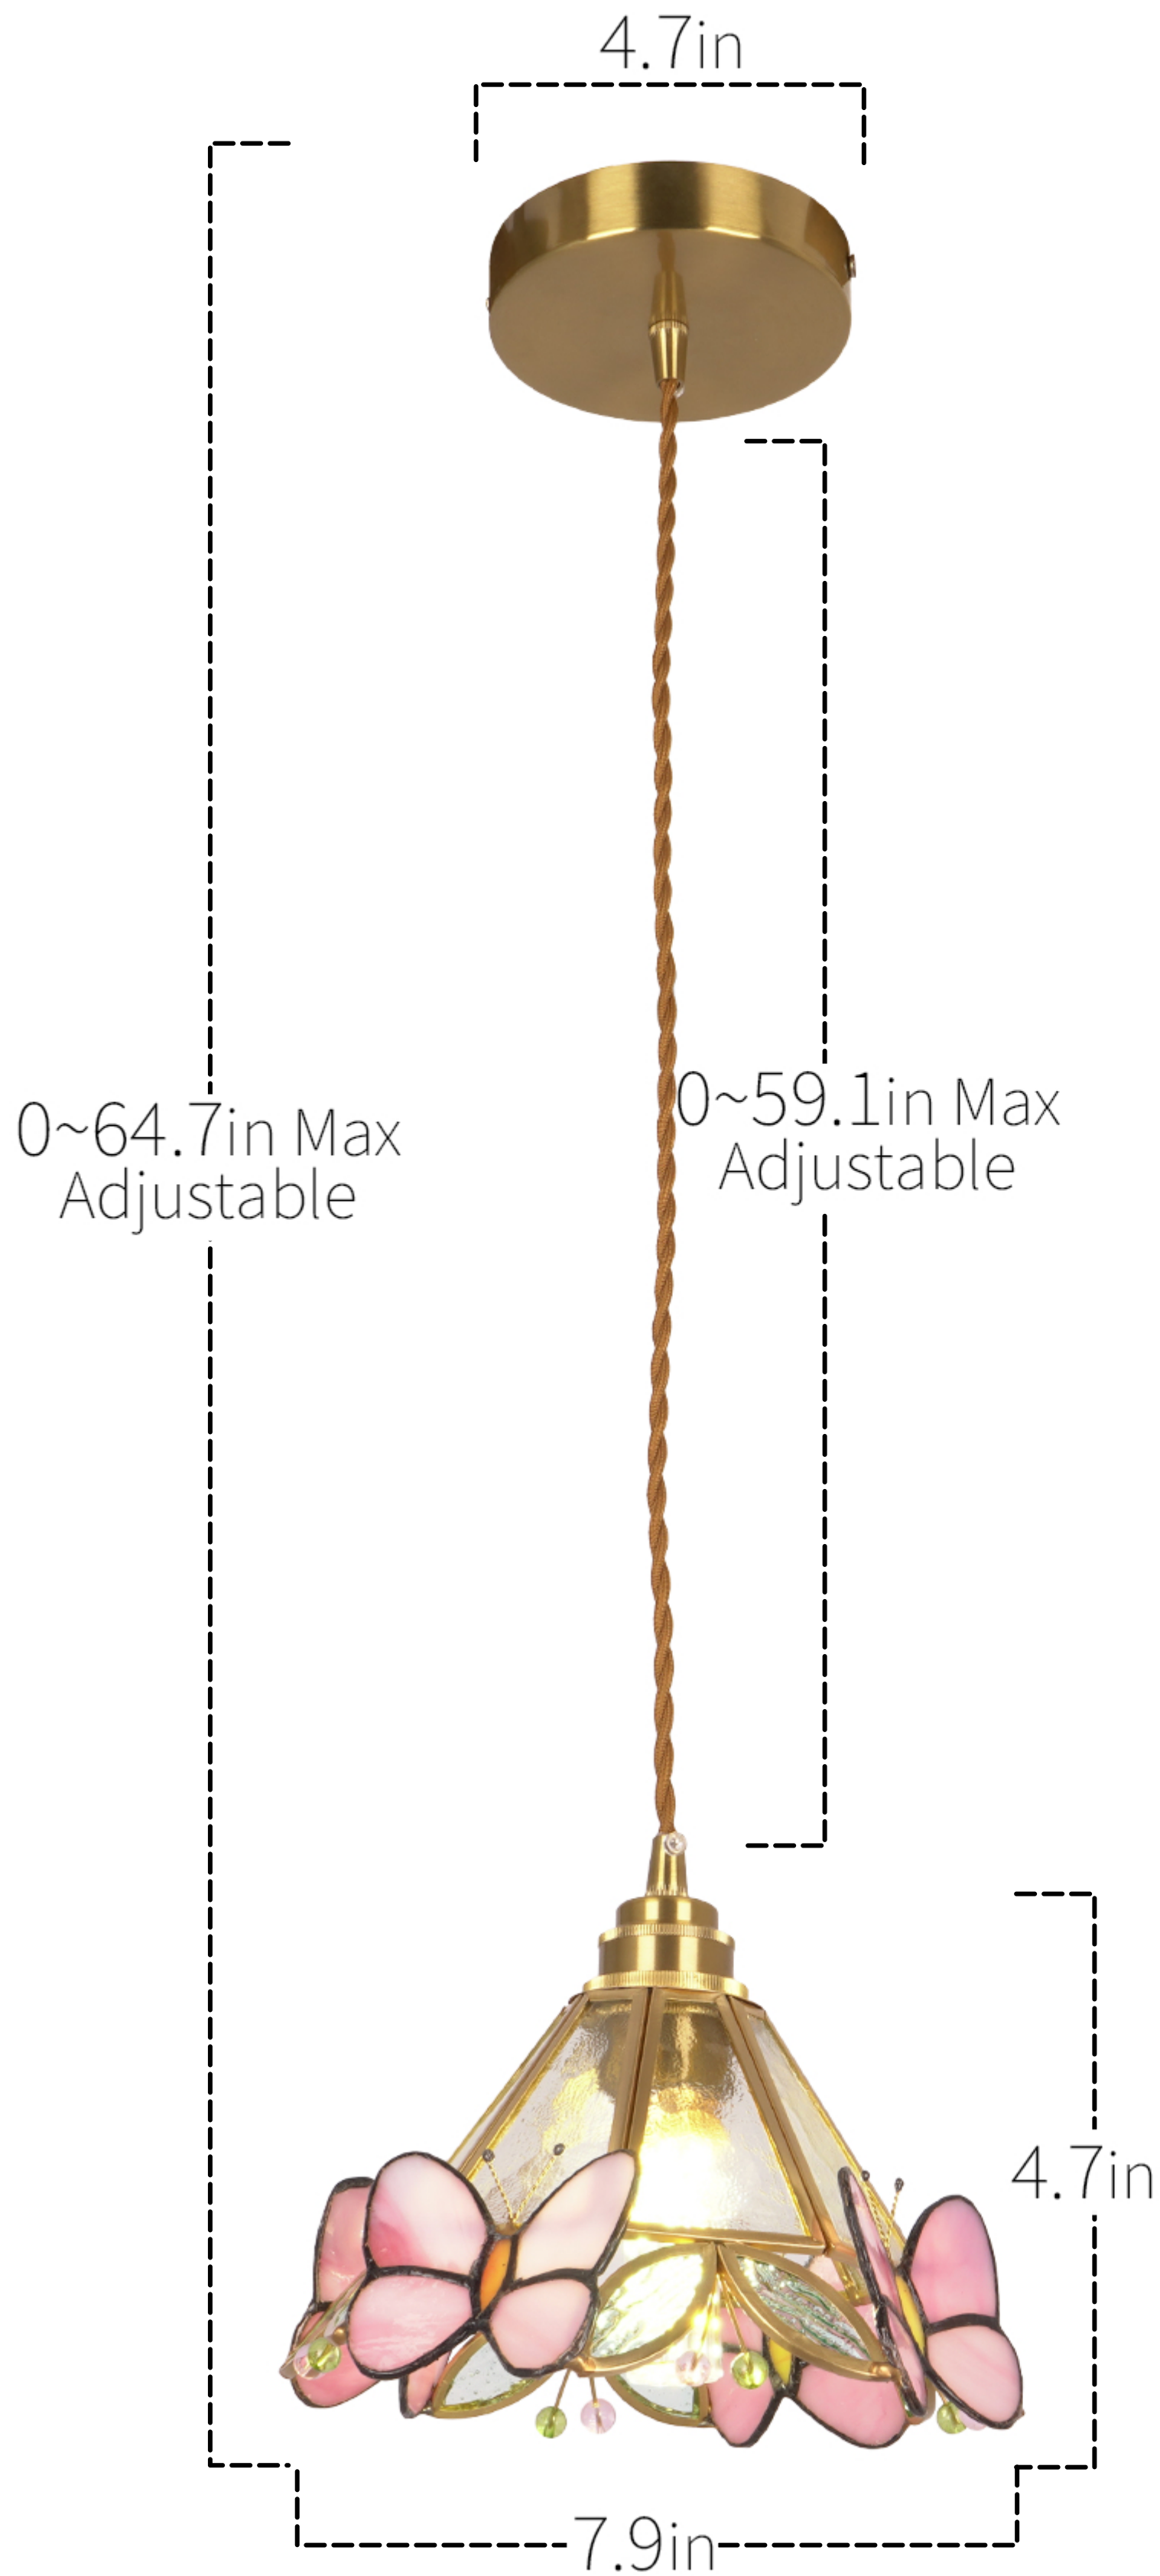

Product Size

Specifications

Material: Copper+Glass

Bulb: E26*1
(Incl 3-Color Light Bulb)

Weight: 2.871Lbs

Voltage: 110V

Lamp Body Color: Colorful

E26
Socket

Voltage
110V-120V

Easy to
Install

Voltage
60W MAX