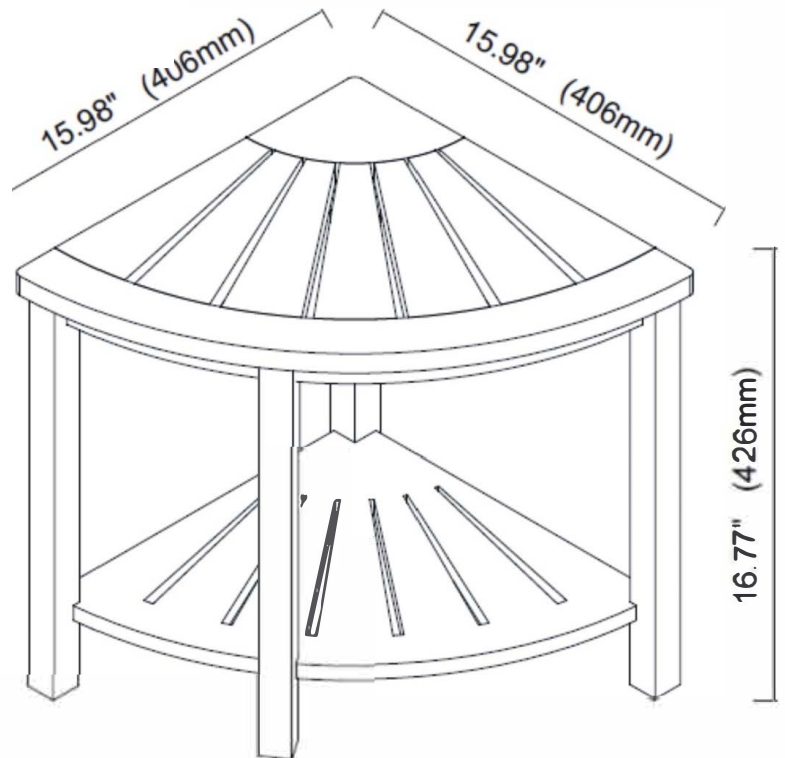

## Solid Bamboo Spa Style Corner Bench

Color : Caramel

Slatted Seat and slatted bottom shelf

Color : Natural

### Features:

- Lightweight, 7.75 lbs
- Supports 250 lbs
- Water & mildew resistant
- Non-scuff footpads
- Shelf storage
- Corner, space-saving design
- Easy assembly
- Eco-friendly sustainable bamboo furniture