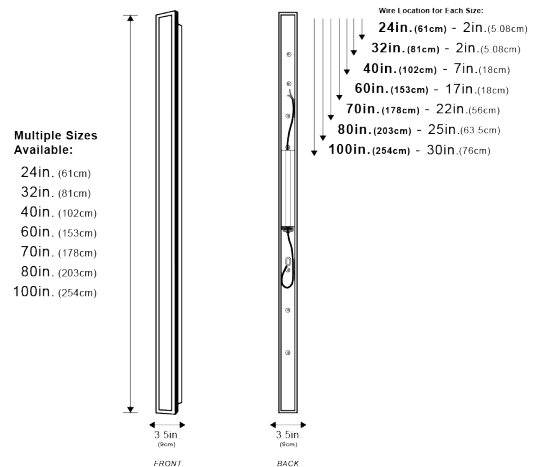

Immense Outdoor Modern Wall Lamp IP65

The Immense Outdoor Modern Linear Wall Lamp is a contemporary, weather-resistant lighting fixture that elevates your home's exterior. Its sleek design integrates with modern architectural styles and provides ample illumination, enhancing safety and ambiance. Its wide distribution of light casts a welcoming glow, making it an ideal addition to your outdoor decoration.

Dimensions Height: 24", 32", 40", 60", 80", 100"
Width: 3.5"
Depth: 2.5"

Weight 3lbs, 4lbs, 5lbs, 7lbs, 9lbs, 10lbs

Materials & Finish Material: Steel + Acrylic
Color: Black Finish

Illumination Voltage: 120V, 60HZ
Type: LED
Wattage: See table
Control: Remote control for 3-color dimmable version (Not compatible with dimmer switch). One color dimmable only compatible with dimmer switch (Does not come with remote)

Certification 

Location Listed Wet

Power Source Hardwired

Lead Time 4-7 days

Length	Emitting Color	Lumens	Watts	Weight	Dimmable?
24 inches	3000K, 4000K, 6000K	950	19W	3lbs	Dimmable Version Only
32 inches	3000K, 4000K, 6000K	1200	24W	4lbs	Dimmable Version Only
40 inches	3000K, 4000K, 6000K	1500	30W	5lbs	Dimmable Version Only
60 inches	3000K, 4000K, 6000K	2300	45W	7lbs	Dimmable Version Only
80 inches	3000K, 4000K, 6000K	3100	60W	9lbs	Dimmable Version Only
100 inches	3000K, 4000K, 6000K	3300	65W	10lbs	Dimmable Version Only

Length	Emitting Color	Lumens	Watts	Weight	Dimmable?
24 inches	2700K-6500K	1200	14W	3lbs	Yes, with Remote
32 inches	2700K-6500K	1550	19W	4lbs	Yes, with Remote
40 inches	2700K-6500K	1950	24W	5lbs	Yes, with Remote
60 inches	2700K-6500K	2900	37W	7lbs	Yes, with Remote
80 inches	2700K-6500K	3650	46W	9lbs	Yes, with Remote
100 inches	2700K-6500K	4350	56W	10lbs	Yes, with Remote