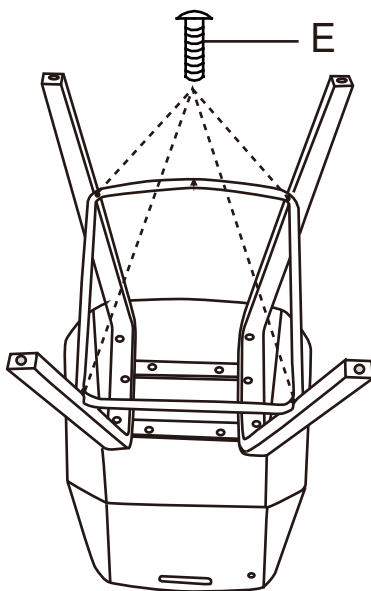

Counter Stool

Assembly Instructions
Instrucciones De Asamblea
Instructions d'Assemblée

PARTS

A

x2
B

C

D

M6*25MM
10PCS+1EXT

M6*16MM
4PCS+1EXT

6*14*1MM
6PCS+1EXT

H

1

100%

2

50%

3

100%

FULLY TIGHTEN ALL SCREWS ON THIS STEP!

4

SIT TO SECURE