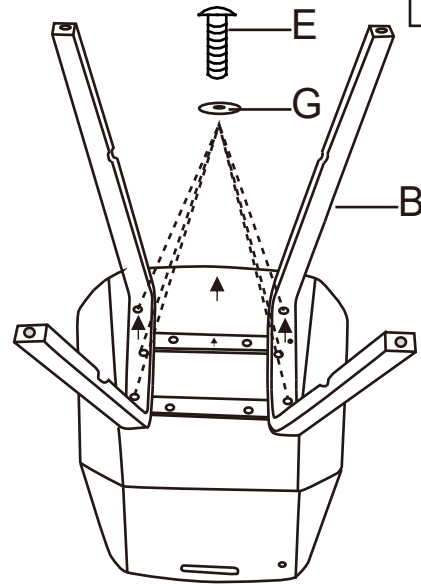

Counter Stool

Assembly Instructions
Instrucciones De Asamblea
Instructions d'Assemblée

PARTS

A

x2
B

C

D

M6*25MM
10PCS+1EXT

M6*16MM
4PCS+1EXT

6*14*1MM
6PCS+1EXT

H

1

100%

2

50%

3

100%

FULLY TIGHTEN ALL SCREWS ON THIS STEP!

4

SIT TO SECURE