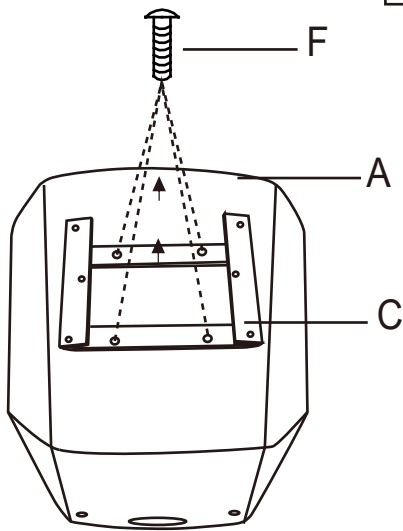

Counter Stool

Assembly Instructions
Instrucciones De Asamblea
Instructions d'Assemblée

PARTS

A

x2
B

C

D

M6*25MM
10PCS+1EXT

M6*16MM
4PCS+1EXT

6*14*1MM
6PCS+1EXT

H

1

100%

2

50%

3

100%

FULLY TIGHTEN ALL SCREWS ON THIS STEP!

4

SIT TO SECURE