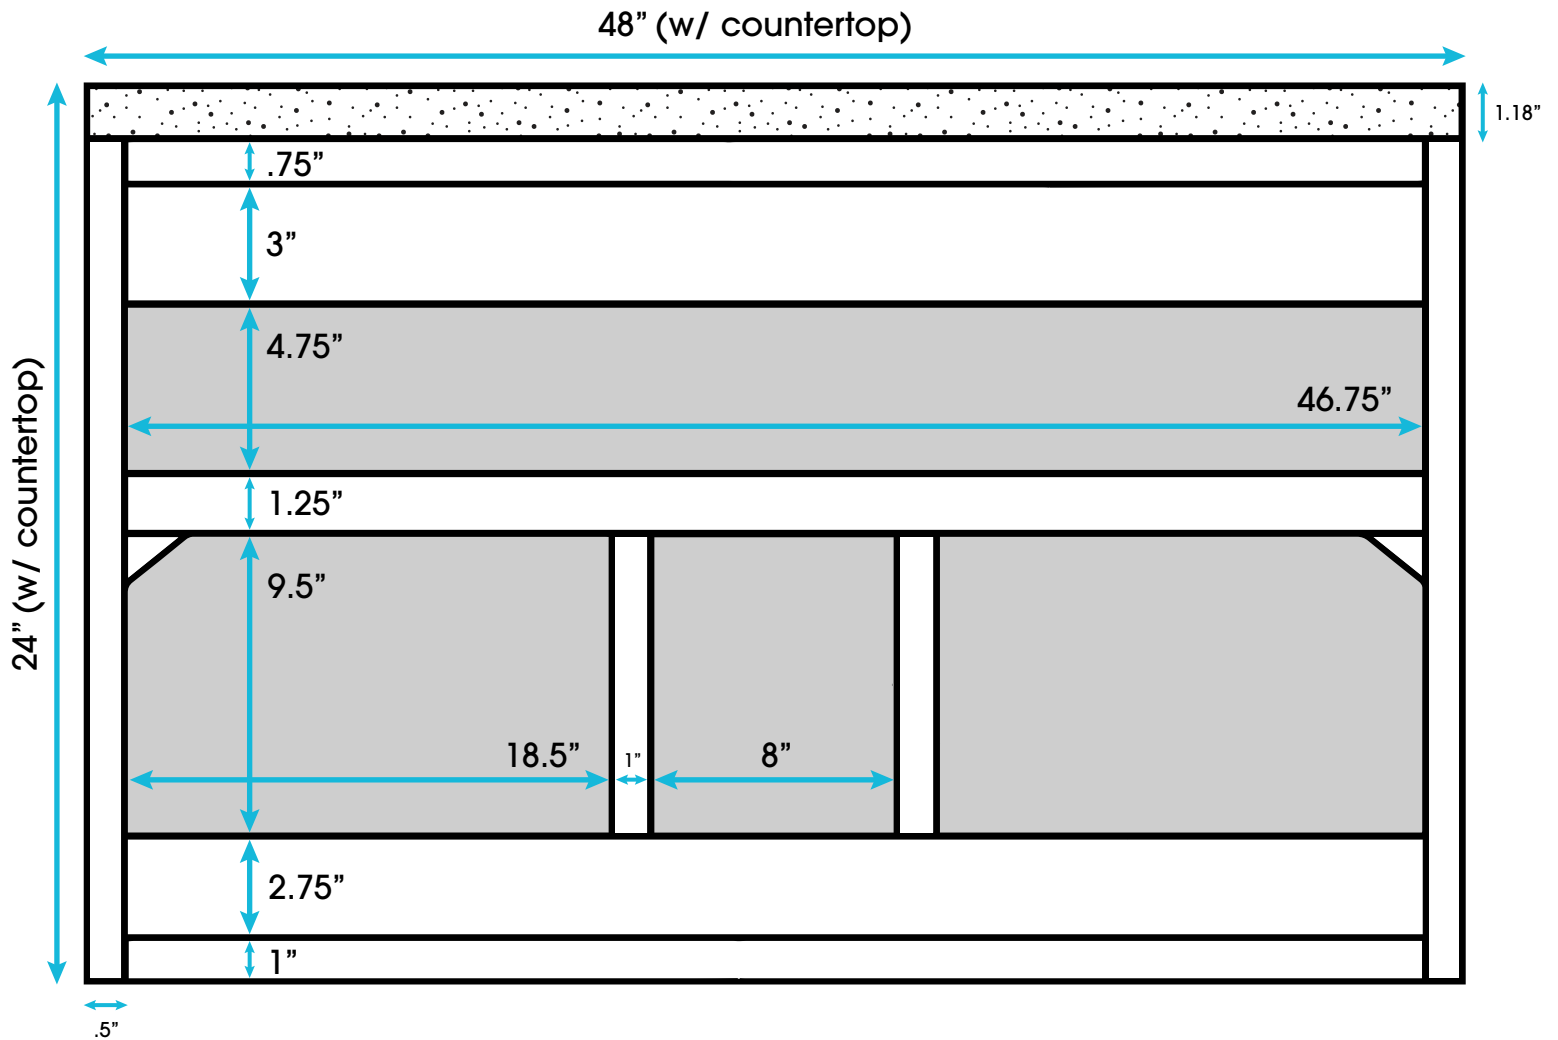

# Oslo 48-inch Bath Vanity (Back View)

**Approximate Overall Product Weight 260 lbs**

**All measurements are approximate and rounded to the nearest quarter inch  
Please allow for a slight margin of error**