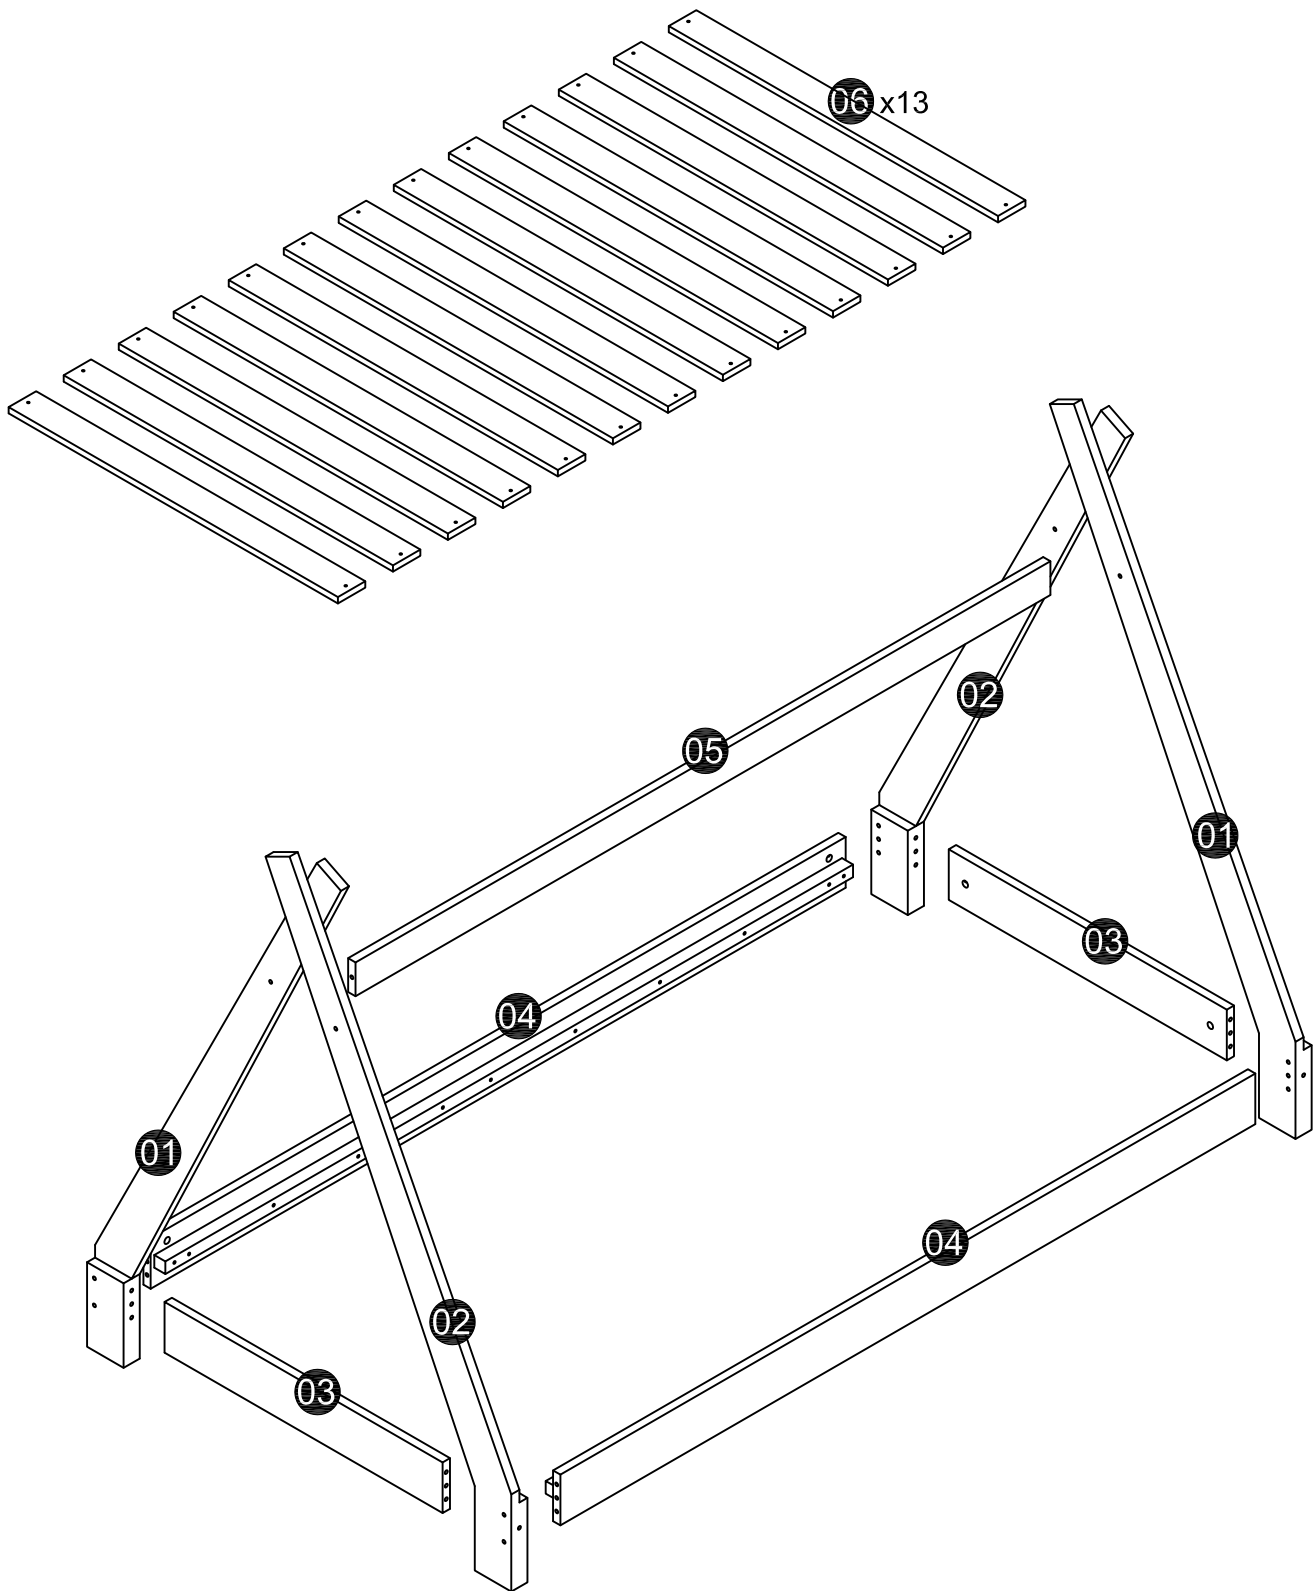

TENT TIPI WOODEN SINGLE BED

READ THE ASSEMBLY INSTRUCTIONS CAREFULLY. IDENTIFY THE ELEMENTS CONSTITUING YOUR PIECE OF FURNITURE. GROUP AND CHECK THE HARDWARE FITTINGS. GET THE TOOLS NEEDED. CLEAR SPACE TO WORK. PROCEED TO ASSEMBLE

NEVER FORCE THE FITTINGS. TIGHTEN THE SCREW AFTER USING FOR SOMETIME. KEEP YOUR ASSEMBLY INSTRUCTIONS, IT COULD HELP FOR BETTER COMMUNICATION WITH YOUR STORE. IN THE EVENT OF QUERY.

<p>A x4</p>  <p>M6 x100mm</p>	<p>B x10</p>  <p>M6 x80mm</p>	<p>C x14</p> 	<p>D x12</p> 	<p>E x26</p>  <p>Ø4 x30mm</p>
<p>F x4</p> 				

01

02

03

04