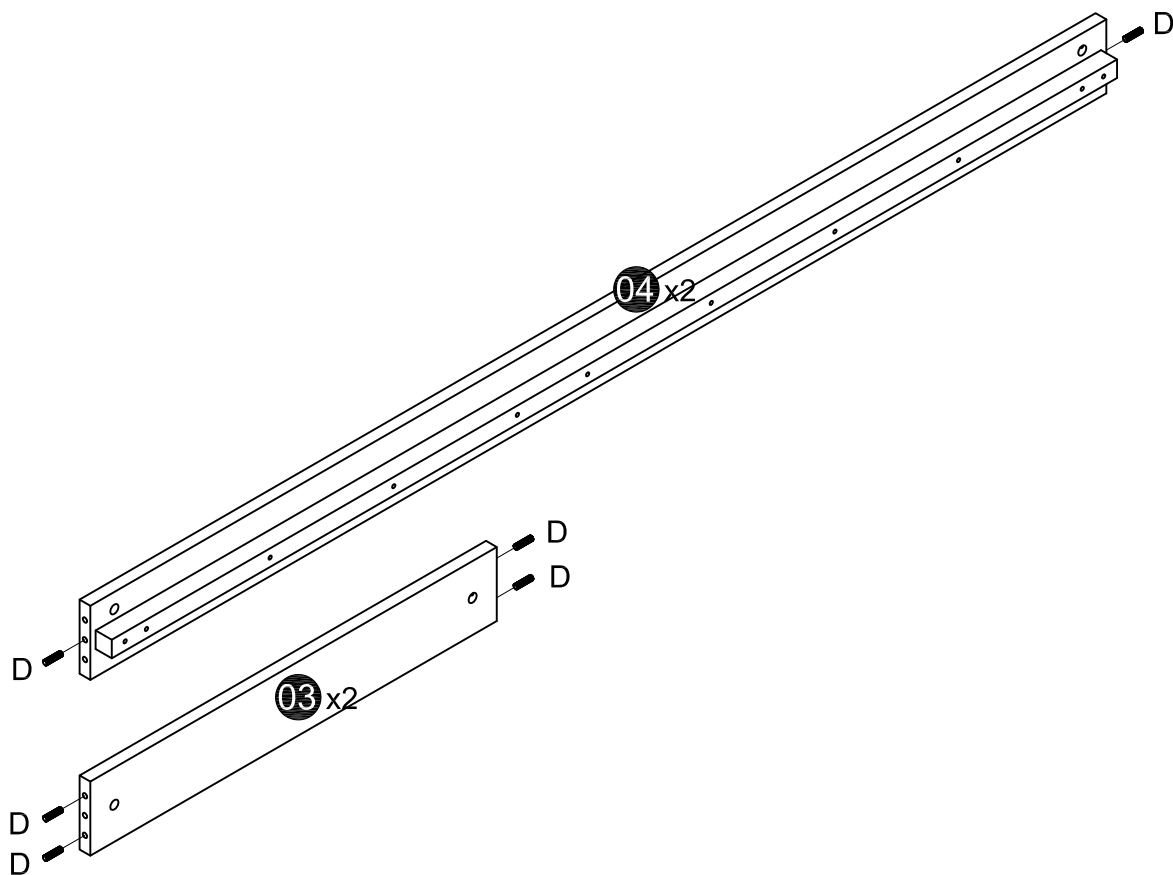

TENT TIPI WOODEN SINGLE BED

READ THE ASSEMBLY INSTRUCTIONS CAREFULLY. IDENTIFY THE ELEMENTS CONSTITUING YOUR PIECE OF FURNITURE. GROUP AND CHECK THE HARDWARE FITTINGS. GET THE TOOLS NEEDED. CLEAR SPACE TO WORK. PROCEED TO ASSEMBLE

NEVER FORCE THE FITTINGS. TIGHTEN THE SCREW AFTER USING FOR SOMETIME. KEEP YOUR ASSEMBLY INSTRUCTIONS, IT COULD HELP FOR BETTER COMMUNICATION WITH YOUR STORE. IN THE EVENT OF QUERY.

<p>A x4</p>  <p>M6 x100mm</p>	<p>B x10</p>  <p>M6 x80mm</p>	<p>C x14</p> 	<p>D x12</p> 	<p>E x26</p>  <p>Ø4 x30mm</p>
<p>F x4</p> 				

01

02

03

04