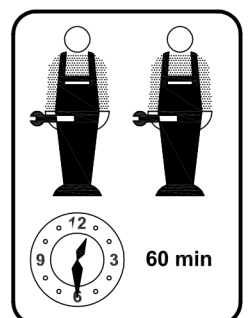

TENT TIPI WOODEN SINGLE BED

READ THE ASSEMBLY INSTRUCTIONS CAREFULLY. IDENTIFY THE ELEMENTS CONSTITUING YOUR PIECE OF FURNITURE. GROUP AND CHECK THE HARDWARE FITTINGS. GET THE TOOLS NEEDED. CLEAR SPACE TO WORK. PROCEED TO ASSEMBLE

NEVER FORCE THE FITTINGS. TIGHTEN THE SCREW AFTER USING FOR SOMETIME. KEEP YOUR ASSEMBLY INSTRUCTIONS, IT COULD HELP FOR BETTER COMMUNICATION WITH YOUR STORE. IN THE EVENT OF QUERY.

<p>A x4</p>  <p>M6 x100mm</p>	<p>B x10</p>  <p>M6 x80mm</p>	<p>C x14</p> 	<p>D x12</p> 	<p>E x26</p>  <p>Ø4 x30mm</p>
<p>F x4</p> 				