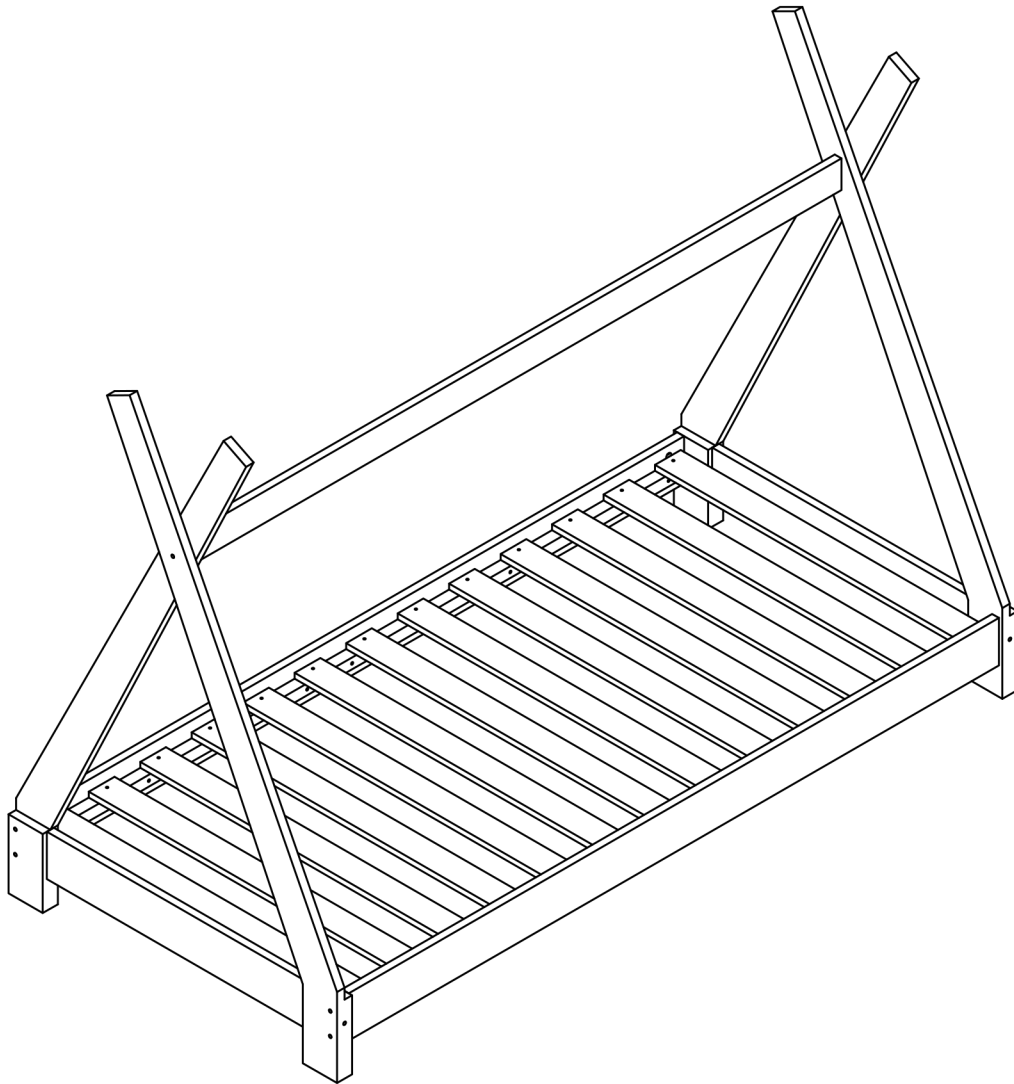

TENT TIPI WOODEN SINGLE BED

READ THE ASSEMBLY INSTRUCTIONS CAREFULLY. IDENTIFY THE ELEMENTS CONSTITUING YOUR PIECE OF FURNITURE. GROUP AND CHECK THE HARDWARE FITTINGS. GET THE TOOLS NEEDED. CLEAR SPACE TO WORK. PROCEED TO ASSEMBLE

NEVER FORCE THE FITTINGS. TIGHTEN THE SCREW AFTER USING FOR SOMETIME. KEEP YOUR ASSEMBLY INSTRUCTIONS, IT COULD HELP FOR BETTER COMMUNICATION WITH YOUR STORE. IN THE EVENT OF QUERY.

<p>A x4</p>  <p>M6 x100mm</p>	<p>B x10</p>  <p>M6 x80mm</p>	<p>C x14</p> 	<p>D x12</p> 	<p>E x26</p>  <p>Ø4 x30mm</p>
<p>F x4</p> 				

01

02

03

04