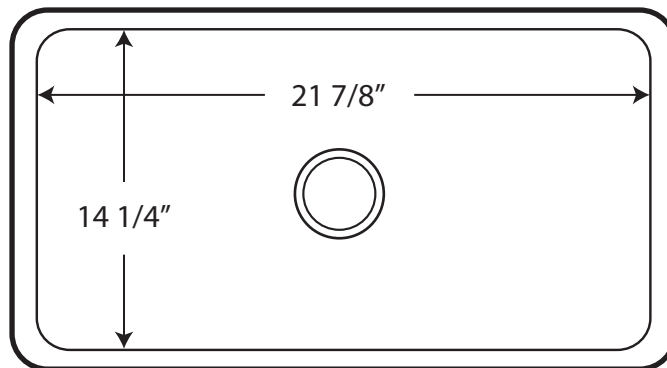

## 504-7084-V

**This sink is finished on three sides only**

As Whitehaus Collection® Farmhaus Fireclay Sinks are individually handmade, sink sizes can vary and all dimensions are approximate. We strongly recommend that your sink be supplied to your cabinetmaker prior to the fabrication of your kitchen cabinets and countertops. Cutouts are not to be made until they are checked against your sink. Whitehaus Collection® recommends the use of a protective grid in the bottom of the sink to avoid potential scuffing from heavy-duty cookware.