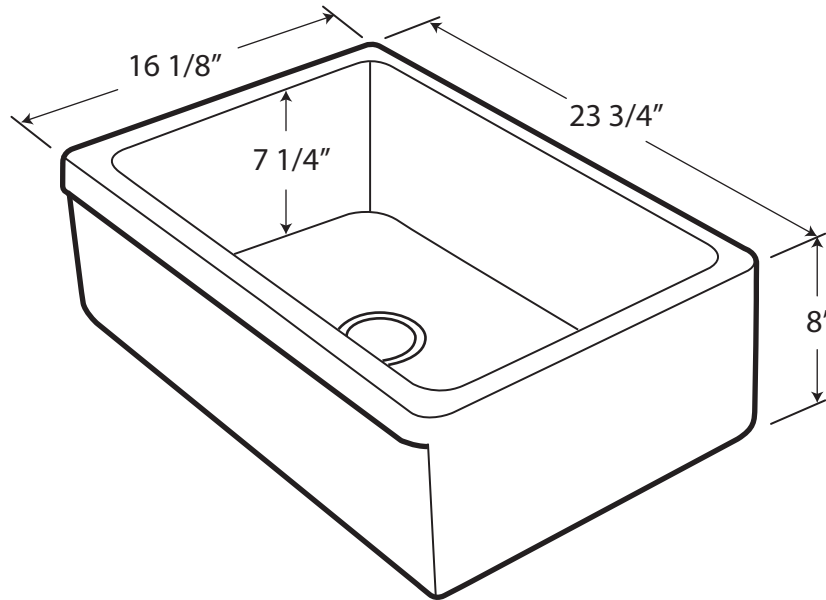

## 504-7084-V

**This sink is finished on three sides only**

As Whitehaus Collection® Farmhaus Fireclay Sinks are individually handmade, sink sizes can vary and all dimensions are approximate. We strongly recommend that your sink be supplied to your cabinetmaker prior to the fabrication of your kitchen cabinets and countertops. Cutouts are not to be made until they are checked against your sink. Whitehaus Collection® recommends the use of a protective grid in the bottom of the sink to avoid potential scuffing from heavy-duty cookware.