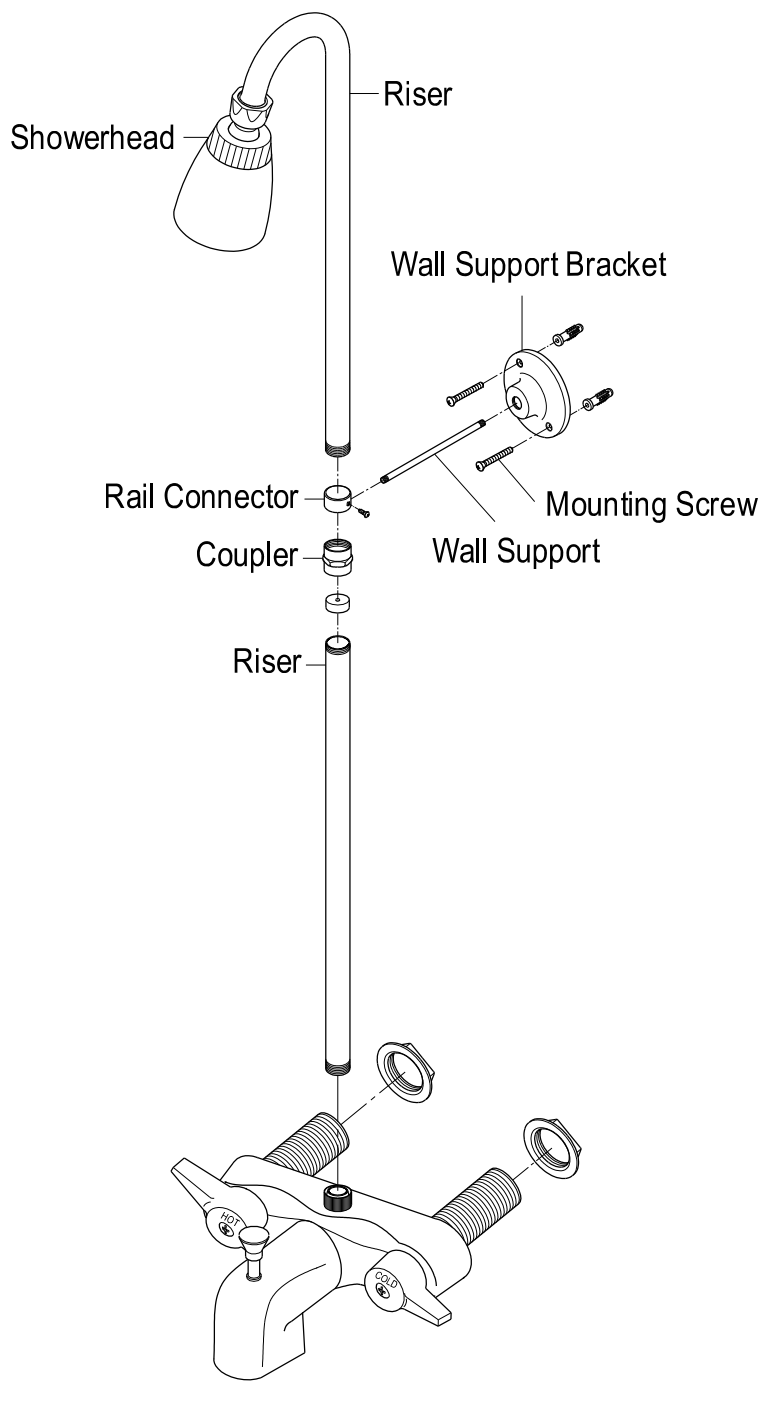

## Installation Instructions For Use With KB's Conver To Shower Unit

[www.kingstonbrass.com](http://www.kingstonbrass.com)

TOLL-FREE CUSTOMER SERVICE: 1-877-2-KBRASS

TECHNICAL SUPPORT E-mail: [service@kingstonbrass.com](mailto:service@kingstonbrass.com)

## Installation Instructions For Use With KB's D-Type Shower Rod Bath Supply

Mounting Screw & Anchor	Set Screw	Screw
		
10 Pcs	2 Pcs	7 Pcs

[www.kingstonbrass.com](http://www.kingstonbrass.com)

TOLL-FREE CUSTOMER SERVICE: 1-877-2-KBRASS