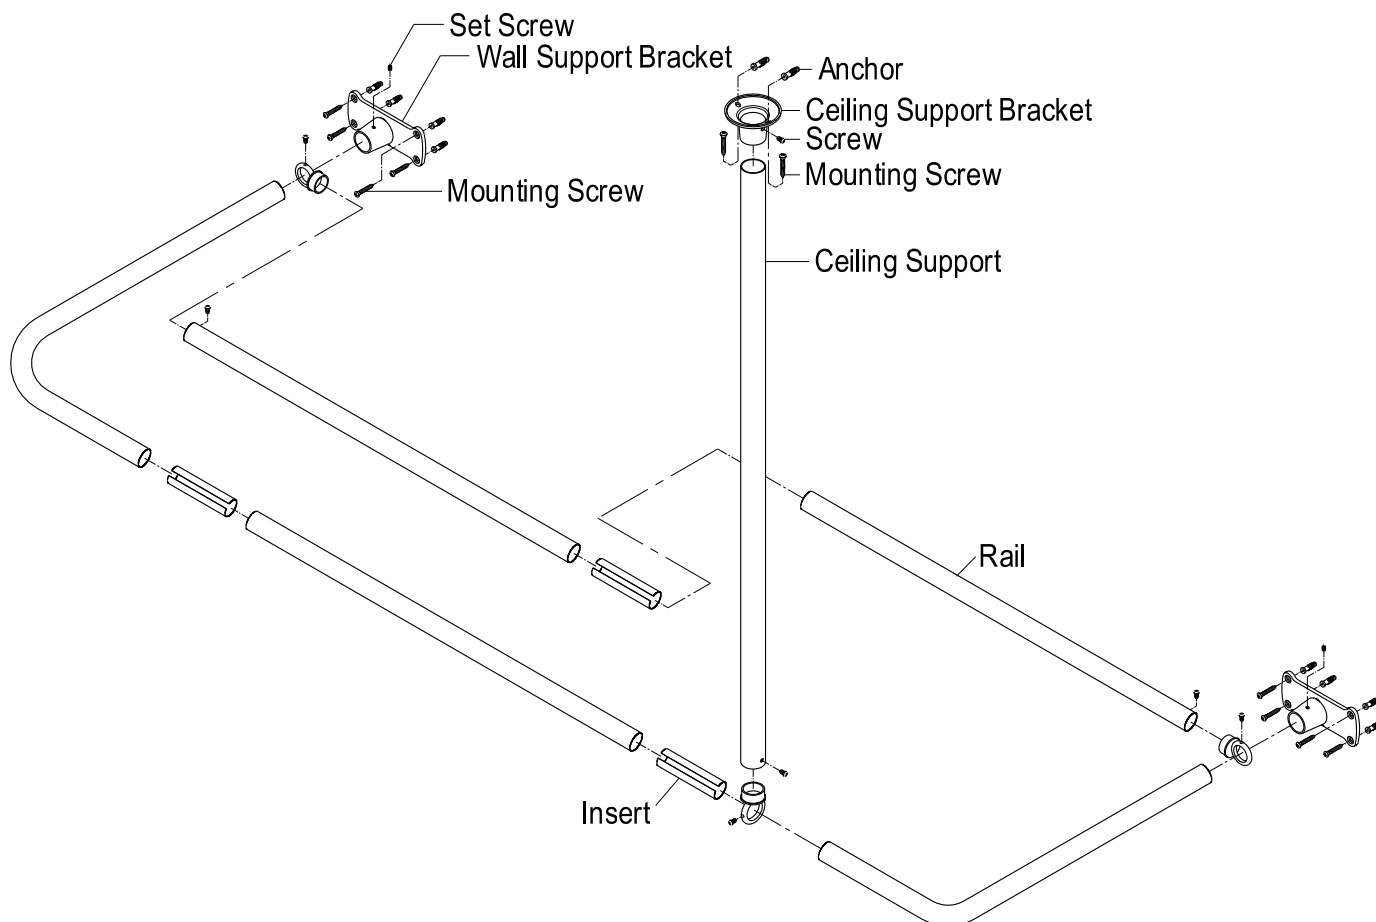

## Installation Instructions For Use With KB's Conver To Shower Unit

[www.kingstonbrass.com](http://www.kingstonbrass.com)

TOLL-FREE CUSTOMER SERVICE: 1-877-2-KBRASS

TECHNICAL SUPPORT E-mail: [service@kingstonbrass.com](mailto:service@kingstonbrass.com)

## Installation Instructions For Use With KB's D-Type Shower Rod Bath Supply

Mounting Screw & Anchor	Set Screw	Screw
		
10 Pcs	2 Pcs	7 Pcs

[www.kingstonbrass.com](http://www.kingstonbrass.com)

TOLL-FREE CUSTOMER SERVICE: 1-877-2-KBRASS