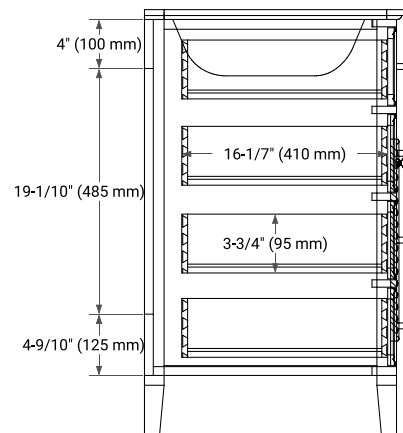

54" SINGLE SINK BASE CABINET

BASE CABINET DIMENSIONS

54" W x 21.5" D x 33.5" H

FEATURES

- Solid wood frame & plywood panels
- Dovetail drawers and joints
- Soft closing doors & drawers

HARDWARE FINISHES

Brushed Nickel Satin Brass Matte Black Polished Chrome

AVAILABLE COLORS

White Grey

FRONT VIEW

SIDE VIEW

PLAN VIEW

55" SINGLE RECTANGLE SINK COUNTERTOP WITH 1.5 IN. THICKNESS

OVERALL DIMENSIONS

55" W x 22" D x 1.5" H

COUNTERTOP OPTIONS

Carrara Marble

White Quartz

FEATURES

- Solid countertop with mitered edges & seams
- Undermount white rectangular sink
- Pre-drilled for 8" widespread faucet

INCLUDED

- Countertop
- Matching Backsplash
- Rectangle Sink

COUNTERTOP PLAN VIEW

EDGE SIDE VIEW

THREE DIMENSIONAL COUNTERTOP VIEW