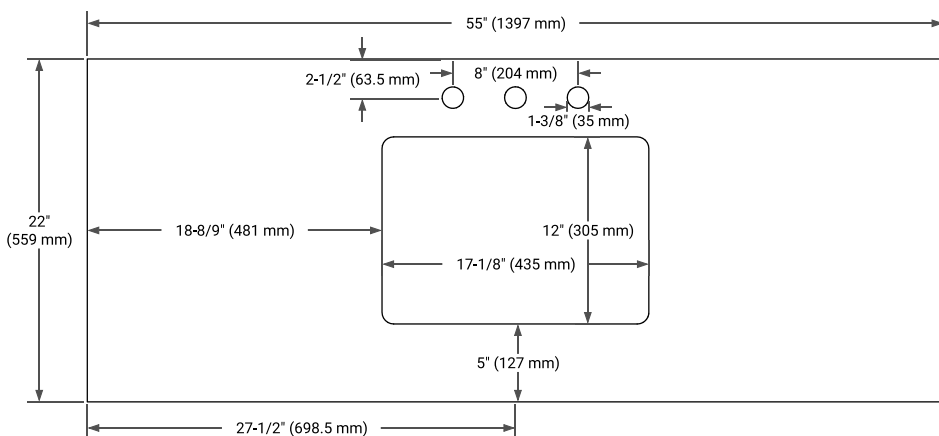

AVAILABLE COLORS

White Grey

FRONT VIEW

SIDE VIEW

PLAN VIEW

55" SINGLE RECTANGLE SINK COUNTERTOP WITH 1.5 IN. THICKNESS

OVERALL DIMENSIONS

55" W x 22" D x 1.5" H

COUNTERTOP OPTIONS

Carrara Marble

White Quartz

FEATURES

- Solid countertop with mitered edges & seams
- Undermount white rectangular sink
- Pre-drilled for 8" widespread faucet

INCLUDED

- Countertop
- Matching Backsplash
- Rectangle Sink

COUNTERTOP PLAN VIEW

EDGE SIDE VIEW

THREE DIMENSIONAL COUNTERTOP VIEW