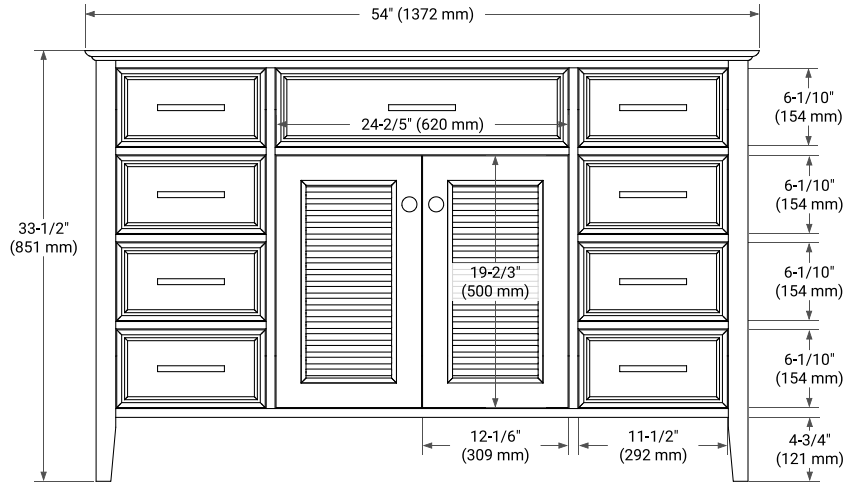

54" SINGLE SINK BASE CABINET

BASE CABINET DIMENSIONS

54" W x 21.5" D x 33.5" H

FEATURES

- Solid wood frame & plywood panels
- Dovetail drawers and joints
- Soft closing doors & drawers

HARDWARE FINISHES

Brushed Nickel Satin Brass Matte Black Polished Chrome

AVAILABLE COLORS

White Grey

FRONT VIEW

SIDE VIEW

PLAN VIEW

55" SINGLE RECTANGLE SINK COUNTERTOP WITH 1.5 IN. THICKNESS

OVERALL DIMENSIONS

55" W x 22" D x 1.5" H

COUNTERTOP OPTIONS

Carrara Marble

White Quartz

FEATURES

- Solid countertop with mitered edges & seams
- Undermount white rectangular sink
- Pre-drilled for 8" widespread faucet

INCLUDED

- Countertop
- Matching Backsplash
- Rectangle Sink

COUNTERTOP PLAN VIEW

EDGE SIDE VIEW

THREE DIMENSIONAL COUNTERTOP VIEW