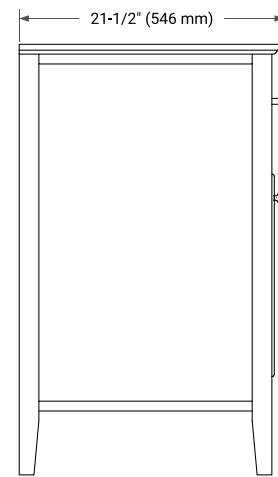

54" SINGLE SINK BASE CABINET

BASE CABINET DIMENSIONS

54" W x 21.5" D x 33.5" H

FEATURES

- Solid wood frame & plywood panels
- Dovetail drawers and joints
- Soft closing doors & drawers

HARDWARE FINISHES

Brushed Nickel Satin Brass Matte Black Polished Chrome

AVAILABLE COLORS

White Grey

FRONT VIEW

SIDE VIEW

PLAN VIEW

55" SINGLE RECTANGLE SINK COUNTERTOP WITH 1.5 IN. THICKNESS

OVERALL DIMENSIONS

55" W x 22" D x 1.5" H

COUNTERTOP OPTIONS

Carrara Marble

White Quartz

FEATURES

- Solid countertop with mitered edges & seams
- Undermount white rectangular sink
- Pre-drilled for 8" widespread faucet

INCLUDED

- Countertop
- Matching Backsplash
- Rectangle Sink

COUNTERTOP PLAN VIEW

EDGE SIDE VIEW

THREE DIMENSIONAL COUNTERTOP VIEW