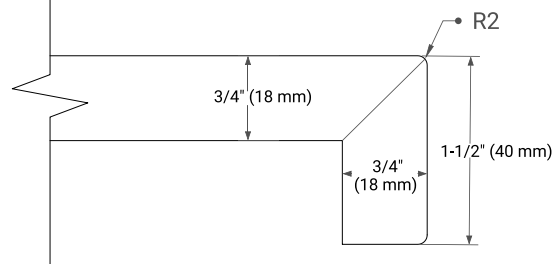

AVAILABLE COLORS

White Grey

FRONT VIEW

SIDE VIEW

PLAN VIEW

55" SINGLE RECTANGLE SINK COUNTERTOP WITH 1.5 IN. THICKNESS

OVERALL DIMENSIONS

55" W x 22" D x 1.5" H

COUNTERTOP OPTIONS

Carrara Marble

White Quartz

FEATURES

- Solid countertop with mitered edges & seams
- Undermount white rectangular sink
- Pre-drilled for 8" widespread faucet

INCLUDED

- Countertop
- Matching Backsplash
- Rectangle Sink

COUNTERTOP PLAN VIEW

EDGE SIDE VIEW

THREE DIMENSIONAL COUNTERTOP VIEW