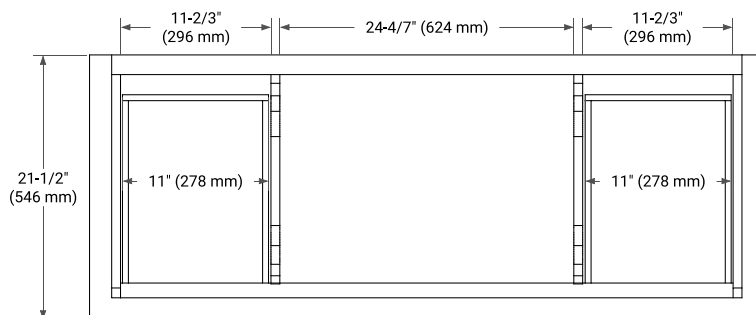

54" SINGLE SINK BASE CABINET

BASE CABINET DIMENSIONS

54" W x 21.5" D x 33.5" H

FEATURES

- Solid wood frame & plywood panels
- Dovetail drawers and joints
- Soft closing doors & drawers

HARDWARE FINISHES

Brushed Nickel Satin Brass Matte Black Polished Chrome

AVAILABLE COLORS

White Grey

FRONT VIEW

SIDE VIEW

PLAN VIEW

55" SINGLE RECTANGLE SINK COUNTERTOP WITH 1.5 IN. THICKNESS

OVERALL DIMENSIONS

55" W x 22" D x 1.5" H

COUNTERTOP OPTIONS

Carrara Marble

White Quartz

FEATURES

- Solid countertop with mitered edges & seams
- Undermount white rectangular sink
- Pre-drilled for 8" widespread faucet

INCLUDED

- Countertop
- Matching Backsplash
- Rectangle Sink

COUNTERTOP PLAN VIEW

EDGE SIDE VIEW

THREE DIMENSIONAL COUNTERTOP VIEW