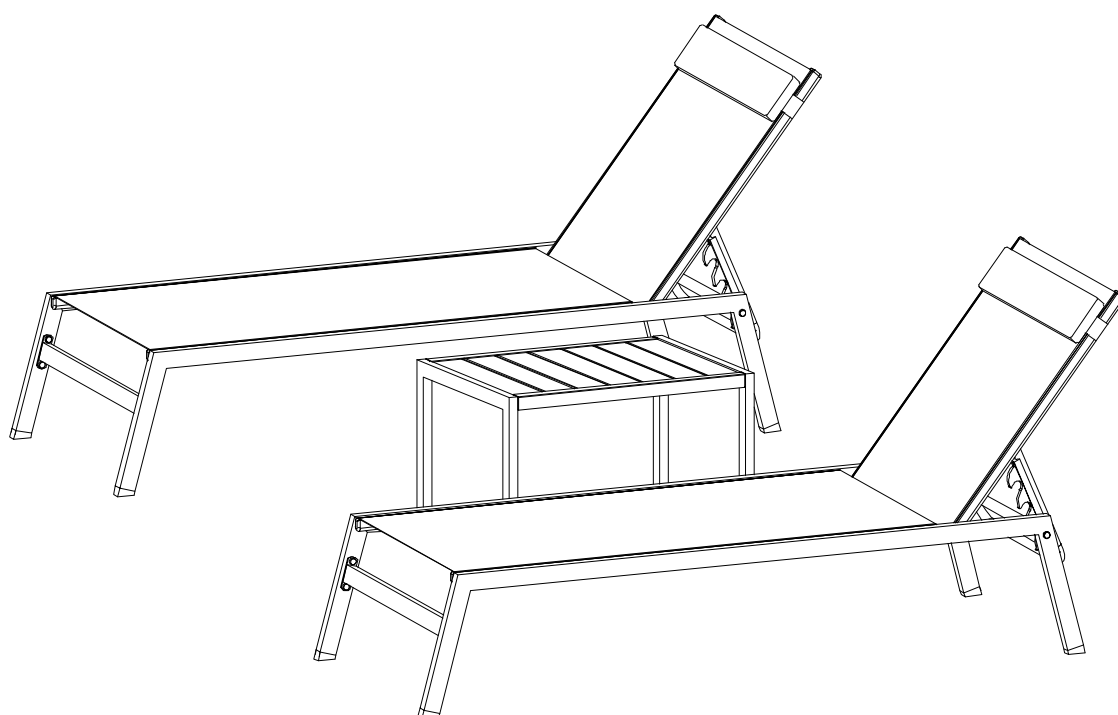

patio chaise lounge set of 3

ASSEMBLY MANUAL

<p>A</p>  <p>2PCS</p>	<p>B</p>  <p>2PCS</p>	<p>C</p>  <p>2PCS</p>	<p>D</p>  <p>2PCS</p>	<p>E</p>  <p>2PCS</p>	<p>F</p>  <p>2PCS</p>
<p>G</p>  <p>2PCS</p>	<p>H</p>  <p>2PCS</p>	<p>I</p>  <p>1PCS</p>	<p>K</p>  <p>M6X16 12PCS</p>	<p>M</p>  <p>M6X30 6PCS</p>	<p>O</p>  <p>M6X35 28PCS</p>
<p>P</p>  <p>Metal Gasket 6PCS</p>	<p>Q</p>  <p>Plastic Gasket 4PCS</p>	<p>R</p>  <p>Plastic Cap 46PCS</p>	<p>S</p>  <p>2X</p>		

Side Table Assembly

①

②

Chaise Lounge Assembly

⚠ Please don't tighten all the bolts until the last step.

⚠ Press the plastic caps after all the bolts are tightened.

③

④