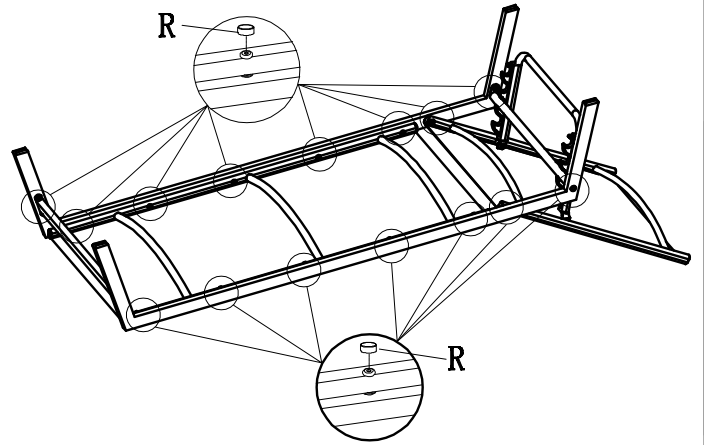

⑥

Press the plastic caps after all the bolts are tightened.