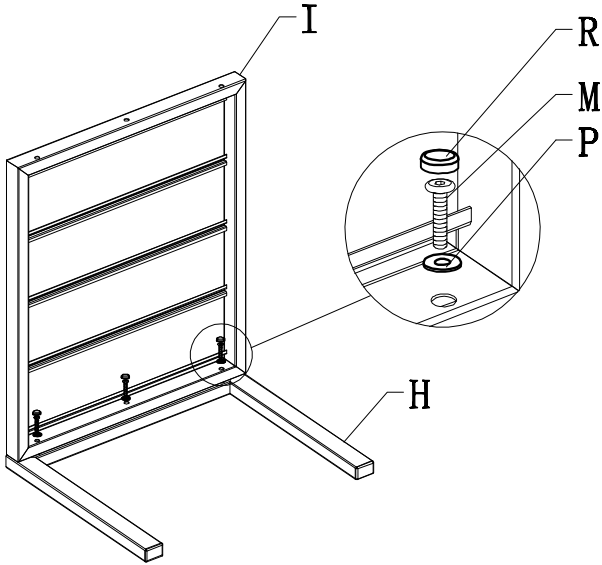

patio chaise lounge set of 3

ASSEMBLY MANUAL

<p>A</p>  <p>2PCS</p>	<p>B</p>  <p>2PCS</p>	<p>C</p>  <p>2PCS</p>	<p>D</p>  <p>2PCS</p>	<p>E</p>  <p>2PCS</p>	<p>F</p>  <p>2PCS</p>
<p>G</p>  <p>2PCS</p>	<p>H</p>  <p>2PCS</p>	<p>I</p>  <p>1PCS</p>	<p>K</p>  <p>M6X16 12PCS</p>	<p>M</p>  <p>M6X30 6PCS</p>	<p>O</p>  <p>M6X35 28PCS</p>
<p>P</p>  <p>Metal Gasket 6PCS</p>	<p>Q</p>  <p>Plastic Gasket 4PCS</p>	<p>R</p>  <p>Plastic Cap 46PCS</p>	<p>S</p>  <p>2X</p>		

Side Table Assembly

①

②

Chaise Lounge Assembly

⚠ Please don't tighten all the bolts until the last step.

⚠ Press the plastic caps after all the bolts are tightened.

③

④