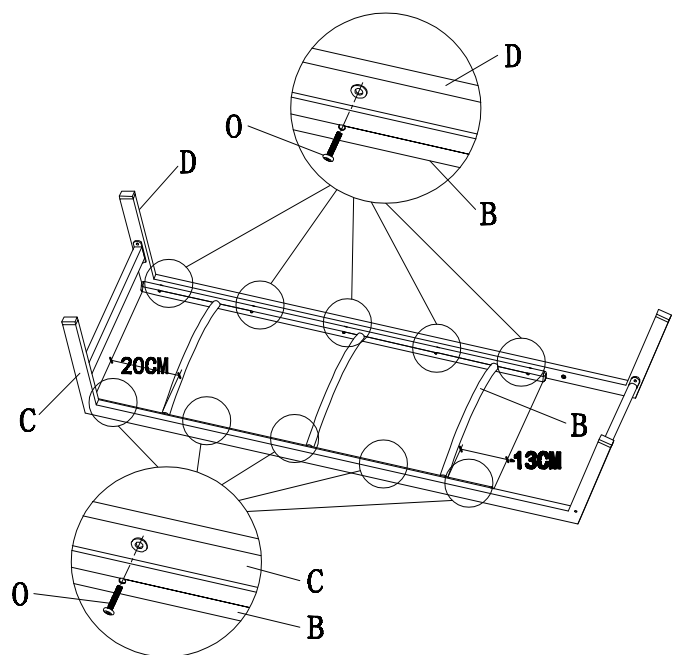

patio chaise lounge set of 3

ASSEMBLY MANUAL

<p>A</p>  <p>2PCS</p>	<p>B</p>  <p>2PCS</p>	<p>C</p>  <p>2PCS</p>	<p>D</p>  <p>2PCS</p>	<p>E</p>  <p>2PCS</p>	<p>F</p>  <p>2PCS</p>
<p>G</p>  <p>2PCS</p>	<p>H</p>  <p>2PCS</p>	<p>I</p>  <p>1PCS</p>	<p>K</p>  <p>M6X16 12PCS</p>	<p>M</p>  <p>M6X30 6PCS</p>	<p>O</p>  <p>M6X35 28PCS</p>
<p>P</p>  <p>Metal Gasket 6PCS</p>	<p>Q</p>  <p>Plastic Gasket 4PCS</p>	<p>R</p>  <p>Plastic Cap 46PCS</p>	<p>S</p>  <p>2X</p>		

Side Table Assembly

①

②

Chaise Lounge Assembly

⚠ Please don't tighten all the bolts until the last step.

⚠ Press the plastic caps after all the bolts are tightened.

③

④