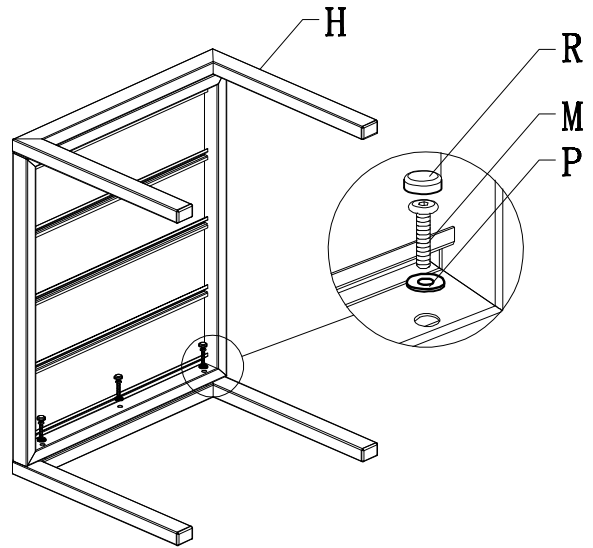

patio chaise lounge set of 3

ASSEMBLY MANUAL

<p>A</p>  <p>2PCS</p>	<p>B</p>  <p>2PCS</p>	<p>C</p>  <p>2PCS</p>	<p>D</p>  <p>2PCS</p>	<p>E</p>  <p>2PCS</p>	<p>F</p>  <p>2PCS</p>
<p>G</p>  <p>2PCS</p>	<p>H</p>  <p>2PCS</p>	<p>I</p>  <p>1PCS</p>	<p>K</p>  <p>M6X16 12PCS</p>	<p>M</p>  <p>M6X30 6PCS</p>	<p>O</p>  <p>M6X35 28PCS</p>
<p>P</p>  <p>Metal Gasket 6PCS</p>	<p>Q</p>  <p>Plastic Gasket 4PCS</p>	<p>R</p>  <p>Plastic Cap 46PCS</p>	<p>S</p>  <p>2X</p>		

Side Table Assembly

①

②

Chaise Lounge Assembly

⚠ Please don't tighten all the bolts until the last step.

⚠ Press the plastic caps after all the bolts are tightened.

③

④