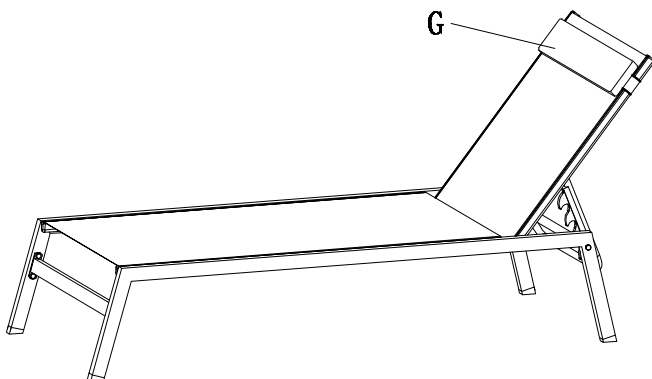

⑤

⑥

Press the plastic caps after all the bolts are tightened.

⑦

⑧