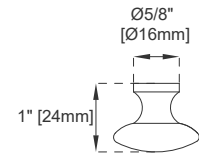

Drawer Box Material and Construction: 12mm Plywood/English Dovetail Joinery

Hardware Material and Finish: Zinc Alloy in Brushed Nickel Color

Fits Drain Hole Size: 1 3/4"

Full Extension, Soft Close Glides

European Soft Close Hinges

Aluminum Laminate Drawer Liners

Adjustable Levelers

Dimension

Width: 59-7/8"

Depth: 22-7/8"

Height: 32-1/2"

Rough-In Height: 21-1/2"

60"D VANITY

Knob

Top View

Front View

60"D VANITY

Side View 1

Side View 2

Back View