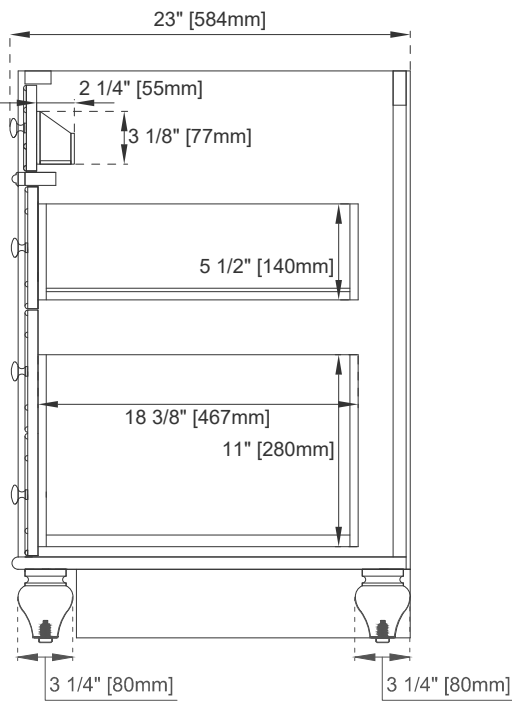

Vanity Top: NO, Optional 3cm Tops Available with Sinks

Basins included: NO

Overflow: Yes, Front Facing

Optional Wooden Backsplash

Number of Doors: Two

Number of Drawers: Three

Number of Tip Outs: Two

Assembly Type: Yes, Installation of Optional 3cm Top

Drawer Box Material and Construction: 12mm Plywood/English Dovetail Joinery

Hardware Material and Finish: Zinc Alloy in Brushed Nickel Color

Fits Drain Hole Size: 1 3/4"

Full Extension, Soft Close Glides

European Soft Close Hinges

Aluminum Laminate Drawer Liners

Adjustable Levelers

Dimension

Width: 59-7/8"

Depth: 22-7/8"

Height: 32-1/2"

Rough-In Height: 21-1/2"

60"D VANITY

Knob

Top View

Front View

60"D VANITY

Side View 1

Side View 2

Back View