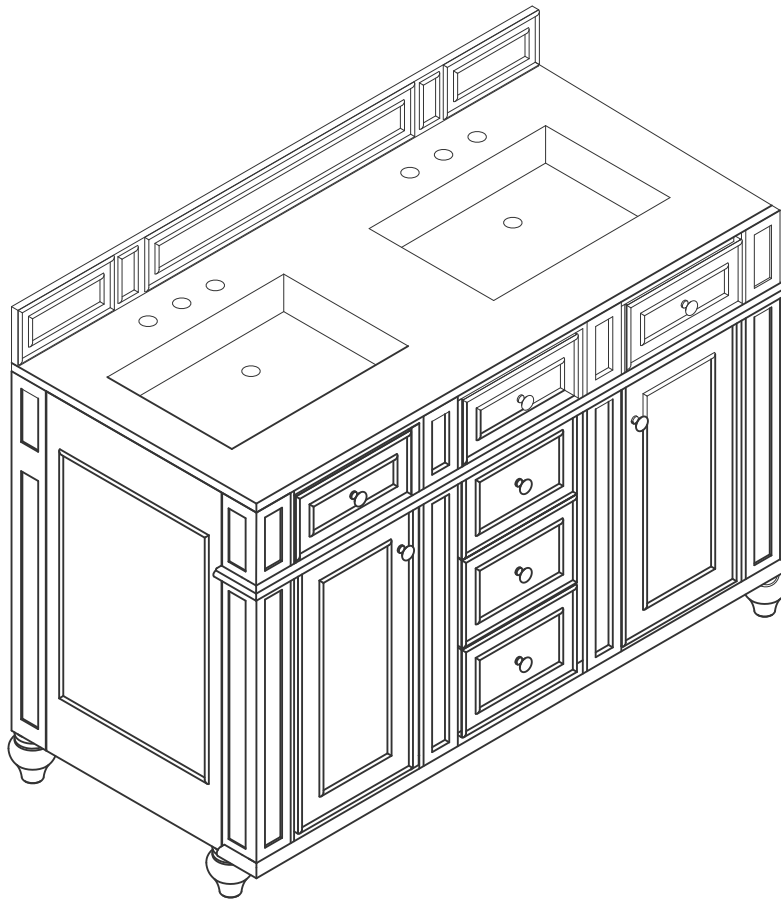

60"D VANITY

Features and Materials

Solids: BW-Poplar; SBR/WWW-Para Wood and Poplar

Veneers: SBR-Para Wood; WWW-Walnut

Panels: Plywood

Installation Type: Floor Standing

Number of Basins: Two. with optional 3cm top

Vanity Top: NO, Optional 3cm Tops Available with Sinks

Basins included: NO

Overflow: Yes, Front Facing

Optional Wooden Backsplash

Number of Doors: Two

Number of Drawers: Three

Number of Tip Outs: Two

Assembly Type: Yes, Installation of Optional 3cm Top

Drawer Box Material and Construction: 12mm Plywood/English Dovetail Joinery

Hardware Material and Finish: Zinc Alloy in Brushed Nickel Color

Fits Drain Hole Size: 1 3/4"

Full Extension, Soft Close Glides

European Soft Close Hinges

Aluminum Laminate Drawer Liners

Adjustable Levelers

Dimension

Width: 59-7/8"

Depth: 22-7/8"

Height: 32-1/2"

Rough-In Height: 21-1/2"