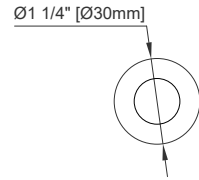

Drawer Box Material and Construction: 12mm Plywood/English Dovetail Joinery

Hardware Material and Finish: Zinc Alloy in Brushed Nickel Color

Fits Drain Hole Size: 1 3/4"

Full Extension, Soft Close Glides

European Soft Close Hinges

Aluminum Laminate Drawer Liners

Adjustable Levelers

Dimension

Width: 59-7/8"

Depth: 22-7/8"

Height: 32-1/2"

Rough-In Height: 21-1/2"

60"D VANITY

Knob

Top View

Front View

60"D VANITY

Side View 1

Side View 2

Back View