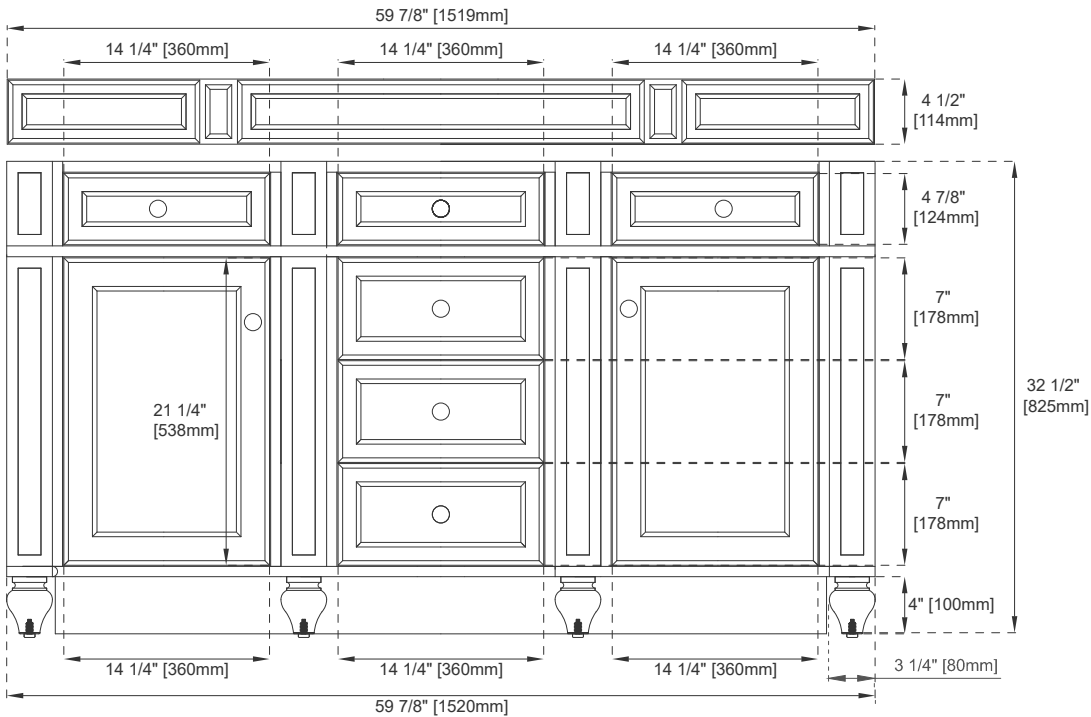

Drawer Box Material and Construction: 12mm Plywood/English Dovetail Joinery

Hardware Material and Finish: Zinc Alloy in Brushed Nickel Color

Fits Drain Hole Size: 1 3/4"

Full Extension, Soft Close Glides

European Soft Close Hinges

Aluminum Laminate Drawer Liners

Adjustable Levelers

Dimension

Width: 59-7/8"

Depth: 22-7/8"

Height: 32-1/2"

Rough-In Height: 21-1/2"

60"D VANITY

Knob

Top View

Front View

60"D VANITY

Side View 1

Side View 2

Back View