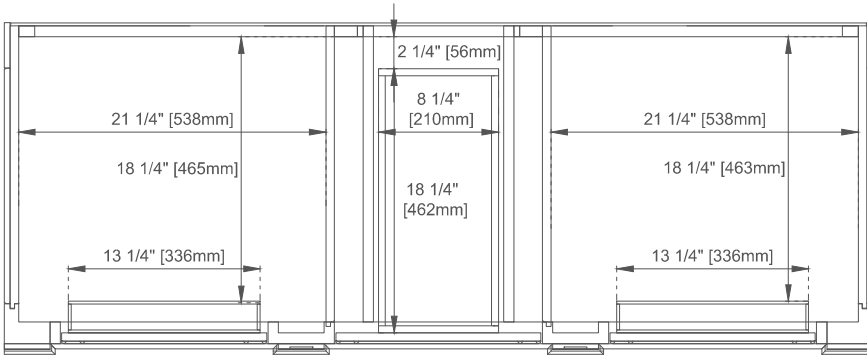

Drawer Box Material and Construction: 12mm Plywood/English Dovetail Joinery

Hardware Material and Finish: Zinc Alloy in Brushed Nickel Color

Fits Drain Hole Size: 1 3/4"

Full Extension, Soft Close Glides

European Soft Close Hinges

Aluminum Laminate Drawer Liners

Adjustable Levelers

Dimension

Width: 59-7/8"

Depth: 22-7/8"

Height: 32-1/2"

Rough-In Height: 21-1/2"

60"D VANITY

Knob

Top View

Front View

60"D VANITY

Side View 1

Side View 2

Back View