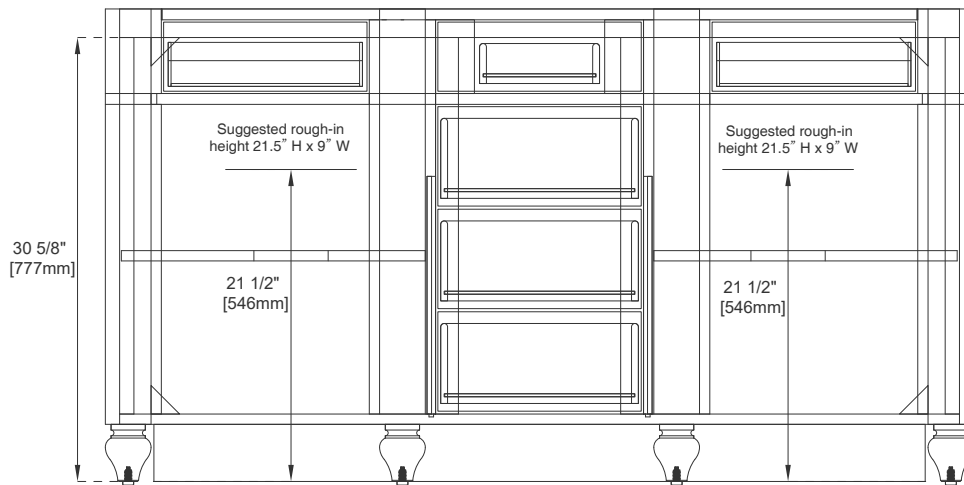

Drawer Box Material and Construction: 12mm Plywood/English Dovetail Joinery

Hardware Material and Finish: Zinc Alloy in Brushed Nickel Color

Fits Drain Hole Size: 1 3/4"

Full Extension, Soft Close Glides

European Soft Close Hinges

Aluminum Laminate Drawer Liners

Adjustable Levelers

Dimension

Width: 59-7/8"

Depth: 22-7/8"

Height: 32-1/2"

Rough-In Height: 21-1/2"

60"D VANITY

Knob

Top View

Front View

60"D VANITY

Side View 1

Side View 2

Back View