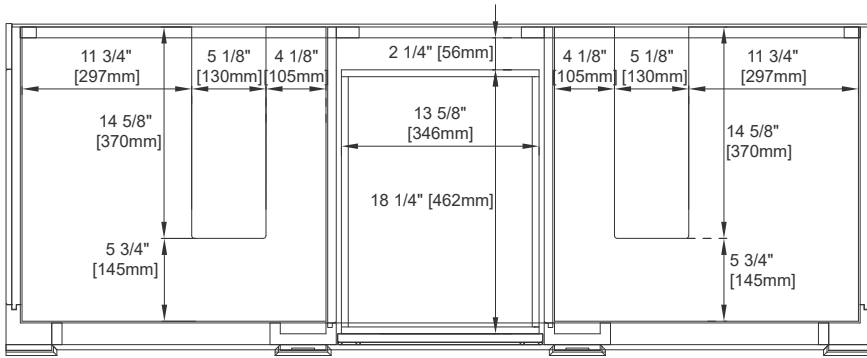

Drawer Box Material and Construction: 12mm Plywood/English Dovetail Joinery

Hardware Material and Finish: Zinc Alloy in Brushed Nickel Color

Fits Drain Hole Size: 1 3/4"

Full Extension, Soft Close Glides

European Soft Close Hinges

Aluminum Laminate Drawer Liners

Adjustable Levelers

Dimension

Width: 59-7/8"

Depth: 22-7/8"

Height: 32-1/2"

Rough-In Height: 21-1/2"

60"D VANITY

Knob

Top View

Front View

60"D VANITY

Side View 1

Side View 2

Back View