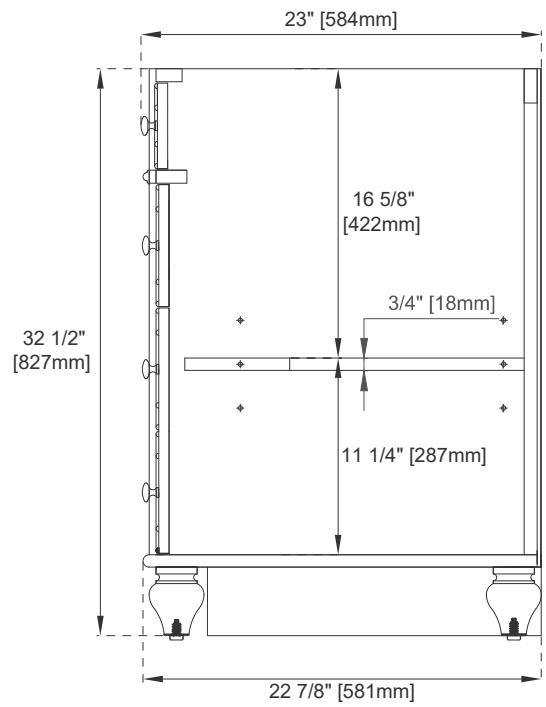

Vanity Top: NO, Optional 3cm Tops Available with Sinks

Basins included: NO

Overflow: Yes, Front Facing

Optional Wooden Backsplash

Number of Doors: Two

Number of Drawers: Three

Number of Tip Outs: Two

Assembly Type: Yes, Installation of Optional 3cm Top

Drawer Box Material and Construction: 12mm Plywood/English Dovetail Joinery

Hardware Material and Finish: Zinc Alloy in Brushed Nickel Color

Fits Drain Hole Size: 1 3/4"

Full Extension, Soft Close Glides

European Soft Close Hinges

Aluminum Laminate Drawer Liners

Adjustable Levelers

Dimension

Width: 59-7/8"

Depth: 22-7/8"

Height: 32-1/2"

Rough-In Height: 21-1/2"

60"D VANITY

Knob

Top View

Front View

60"D VANITY

Side View 1

Side View 2

Back View