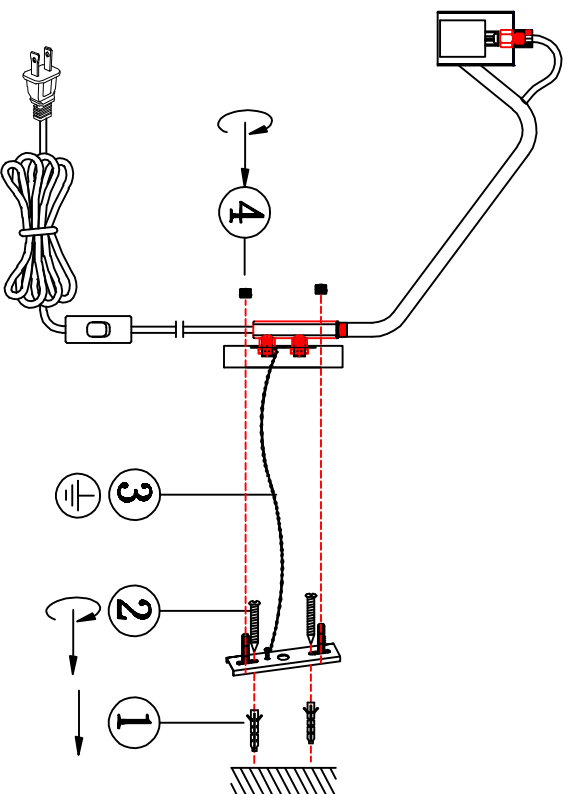

ITEM NO.:T3071BU-J-C

Installation Guide (Without Junction Box)

Installation Guide (With Existing Junction Box)