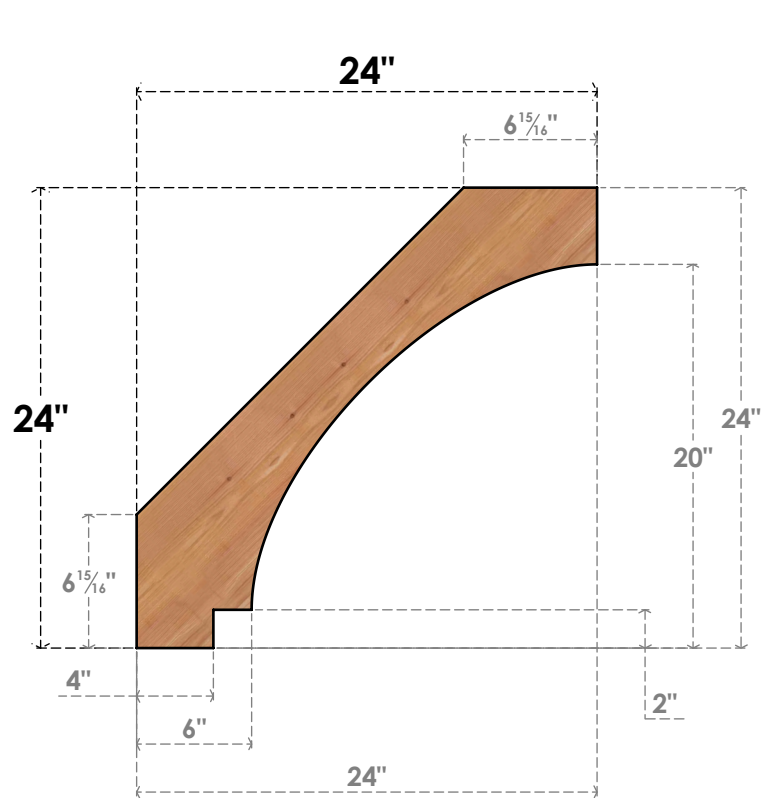

# BRC06X24X24IMP00SWR

5 1/2"W X 24"D X 24"H IMPERIAL SMOOTH BRACE, WESTERN RED CEDAR

**SIDE**

**FRONT**

EKENA MILLWORK  
 2300 WEST MAIN ST.  
 CLARKSVILLE, TX 75426  
 TOLL FREE: 866-607-0453  
 WWW.EKENAMILLWORK.COM