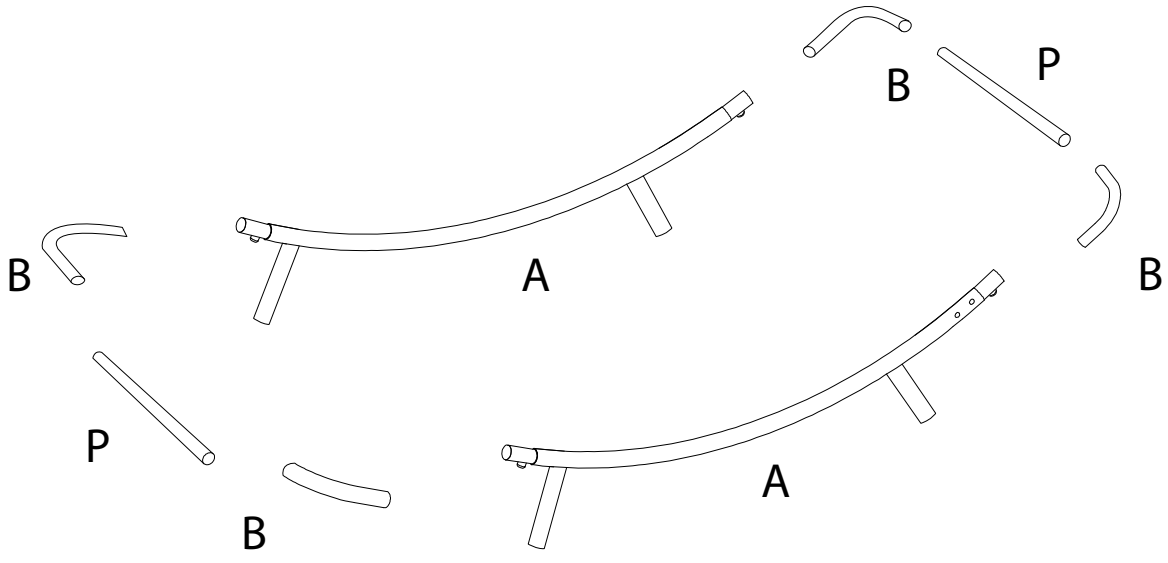

Assembly instructions for the cot:

- Tools:** A circle containing a screwdriver, an Allen key, and a wrench. A power drill is shown with a diagonal line through it, indicating it should not be used.
- Warning:** A triangle with an exclamation mark.
- Time:** A clock icon with the text "20'" below it, indicating an estimated assembly time of 20 minutes.
- Personnel:** A stick figure icon with the number "1" below it, indicating that one person is required for assembly.
- Assembly Step:** A circle showing a mattress being placed on a base. A second circle shows a mattress being secured to the base with a screw, with a diagonal line through the screw indicating it should be tightened.
- Warning:** A triangle with an exclamation mark.

<p>A</p>  <p>x 2</p>	<p>B</p>  <p>x 4</p>	<p>C</p>  <p>x 1</p>	
<p>D</p>  <p>x 2</p>	<p>E</p>  <p>M4 x 45</p> <p>x 4</p>	<p>F</p>  <p>x 4</p>	<p>G</p>  <p>x 4</p>
<p>H</p>  <p>x 4</p>	<p>I</p>  <p>x 2</p>	<p>I1</p>  <p>x 2</p>	<p>I2</p>  <p>x 4</p>
<p>J</p>  <p>x 2</p>	<p>K</p>  <p>x 1</p>	<p>L</p>  <p>x 1</p>	<p>M</p>  <p>x 2</p>
<p>N</p>  <p>x 1</p>	<p>O</p>  <p>x 1</p>	<p>P</p>  <p>x 2</p>	<p>Q</p>  <p>x 4</p>