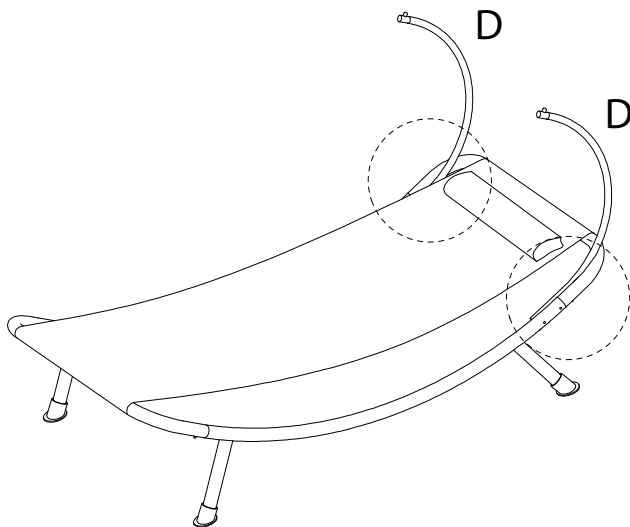

Assembly instructions for the cot:

- Tools:** A circle containing a screwdriver, an Allen key, and a wrench. A power drill is shown with a diagonal line through it, indicating it should not be used.
- Warning:** A triangle with an exclamation mark.
- Time:** A clock icon with the text "20'" below it, indicating an estimated assembly time of 20 minutes.
- Personnel:** A stick figure icon with the number "1" below it, indicating that one person is required for assembly.
- Assembly Step:** A circle showing a mattress being placed on a base. A second circle shows a mattress being secured to the base with a screw, with a diagonal line through the screw indicating it should be tightened.
- Warning:** A triangle with an exclamation mark.

P

x 2

3

4

5

6

7

8