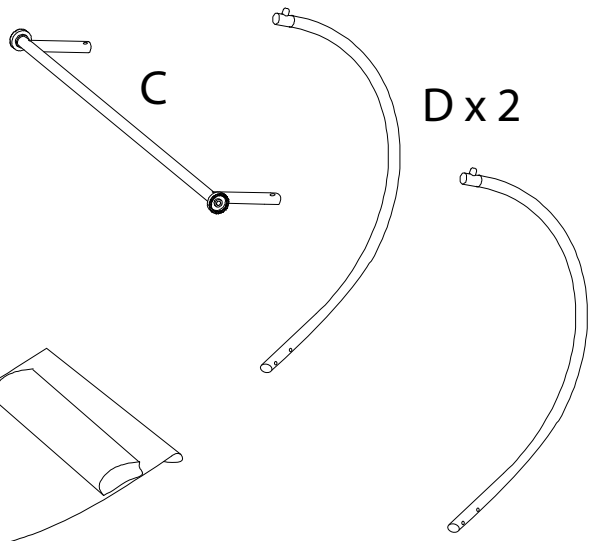

Assembly instructions for the cot:

- Tools:** A circle containing a screwdriver, an Allen key, and a wrench. A power drill is shown with a diagonal line through it, indicating it should not be used.
- Warning:** A triangle with an exclamation mark.
- Time:** A clock icon with the text "20'" below it, indicating an estimated assembly time of 20 minutes.
- Personnel:** A stick figure icon with the number "1" below it, indicating that one person is required for assembly.
- Assembly Step:** A circle showing a mattress being placed on a base. A second circle shows a mattress being secured to the base with a screw, with a diagonal line through the screw indicating it should be tightened.
- Warning:** A triangle with an exclamation mark.