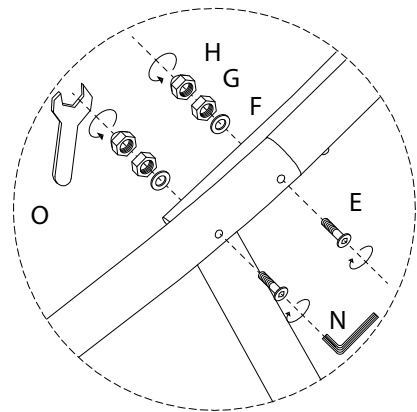

Assembly instructions for the cot:

- Tools:** A circle containing a screwdriver, an Allen key, and a wrench. A power drill is shown with a diagonal line through it, indicating it should not be used.
- Warning:** A triangle with an exclamation mark.
- Time:** A clock icon with the text "20'" below it, indicating an estimated assembly time of 20 minutes.
- Personnel:** A stick figure icon with the number "1" below it, indicating that one person is required for assembly.
- Assembly Step:** A circle showing a mattress being placed on a base. A second circle shows a mattress being secured to the base with a screw, with a diagonal line through the screw indicating it should be tightened.
- Warning:** A triangle with an exclamation mark.

<p>A</p>  <p>x 2</p>	<p>B</p>  <p>x 4</p>	<p>C</p>  <p>x 1</p>	
<p>D</p>  <p>x 2</p>	<p>E</p>  <p>M4 x 45</p> <p>x 4</p>	<p>F</p>  <p>x 4</p>	<p>G</p>  <p>x 4</p>
<p>H</p>  <p>x 4</p>	<p>I</p>  <p>x 2</p>	<p>I1</p>  <p>x 2</p>	<p>I2</p>  <p>x 4</p>
<p>J</p>  <p>x 2</p>	<p>K</p>  <p>x 1</p>	<p>L</p>  <p>x 1</p>	<p>M</p>  <p>x 2</p>
<p>N</p>  <p>x 1</p>	<p>O</p>  <p>x 1</p>	<p>P</p>  <p>x 2</p>	<p>Q</p>  <p>x 4</p>

P

x 2

3

4

5

6

7

8