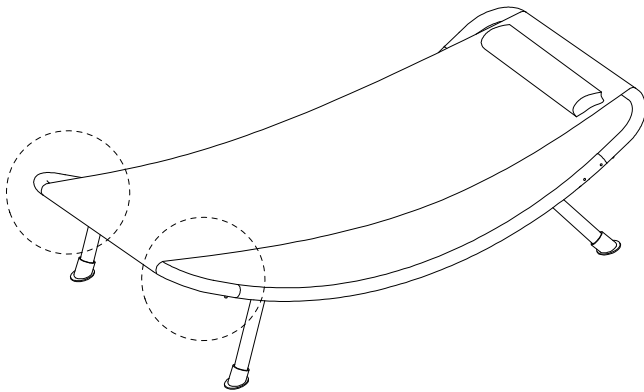

Assembly instructions for the cot:

- Tools:** A circle containing a screwdriver, an Allen key, and a wrench. A power drill is shown with a diagonal line through it, indicating it should not be used.
- Warning:** A triangle with an exclamation mark.
- Time:** A clock icon with the text "20'" below it, indicating an estimated assembly time of 20 minutes.
- Personnel:** A stick figure icon with the number "1" below it, indicating that one person is required for assembly.
- Assembly Step:** A circle showing a mattress being placed on a base. A second circle shows a mattress being secured to the base with a screw, with a diagonal line through the screw indicating it should be tightened.
- Warning:** A triangle with an exclamation mark.

P

x 2

3

4

5

6

7

8