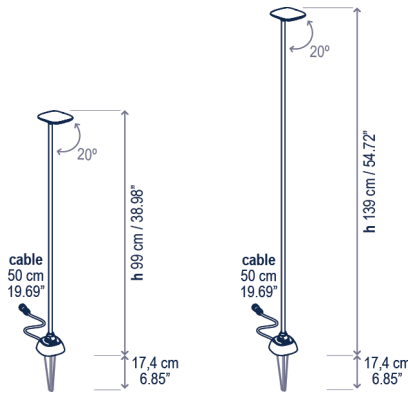

# Birdie B/100L - B/140L

Design / Diseño:  
Jorge Herrera / 2024

Typology: Bollard  
Tipología: Baliza

Environment: Outdoor  
Ambiente: Exterior

B/100L

B/140L

Spike included / Estoque incluido

## Technical description / Descripción técnica:

Net Weight: Consult  
Peso Neto: Consultar

1 Box/Caja | Consult / Consultar  
Gross Weight: Consult/Peso bruto: Consultar

Materials: Aluminum, Stainless Steel,  
Polycarbonate, Polyamide.

## Lamps description / Descripción lámpara:

24VDC | WET | IP-65 | 5,3 W LED / CRI: 90 / 2700K  
555 lm light source / fuente de luz

B/100L Finishing / Acabados  
37550404014U Graphite Brown  
Marrón Grafito