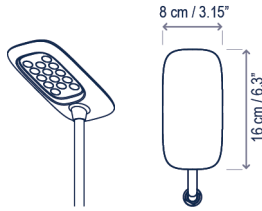

# Birdie B/100L - B/140L

Design / Diseño:  
Jorge Herrera / 2024

Typology: Bollard  
Tipología: Baliza

Environment: Outdoor  
Ambiente: Exterior

B/100L

B/140L

Spike included / Estoque incluido

## Technical description / Descripción técnica:

Net Weight: Consult  
Peso Neto: Consultar

1 Box/Caja | Consult / Consultar  
Gross Weight: Consult/Peso bruto: Consultar

Materials: Aluminum, Stainless Steel,  
Polycarbonate, Polyamide.