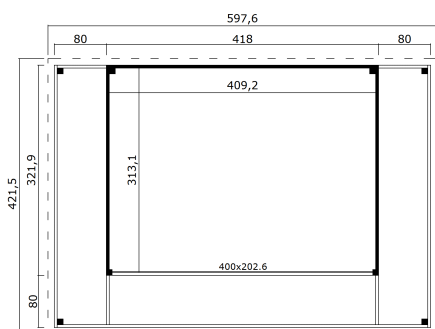

-  44 mm
-  3
-  0
-  **GUARANTEE**
- 5 YEARS**

PACKAGING: 2 PALLET(S)

-  630 x 118 x 78 cm
1200 kg
-  245 x 118 x 41 cm
250 kg

EAN 4743329232108

DIMENSIONS

Floor area	22.38 m ²
Roof dimensions	4.22 x 5.98 m
Cubic volume	≈ 53.57 m ³
Wall height	≈ 2.39 m
Ridge height	≈ 2.39 m
Front overhang	≈ 10 cm

WINDOWS & DOORS

1 x Sliding door	400.0 x 202.6 cm
------------------	------------------

ROOF & FLOOR

Roof boards	18x90 mm
Floor boards	18x90 mm
Roof surface	24.46 m ²
Roof angle	≈ 2.1 °
Treated Bearers	45x70 mm