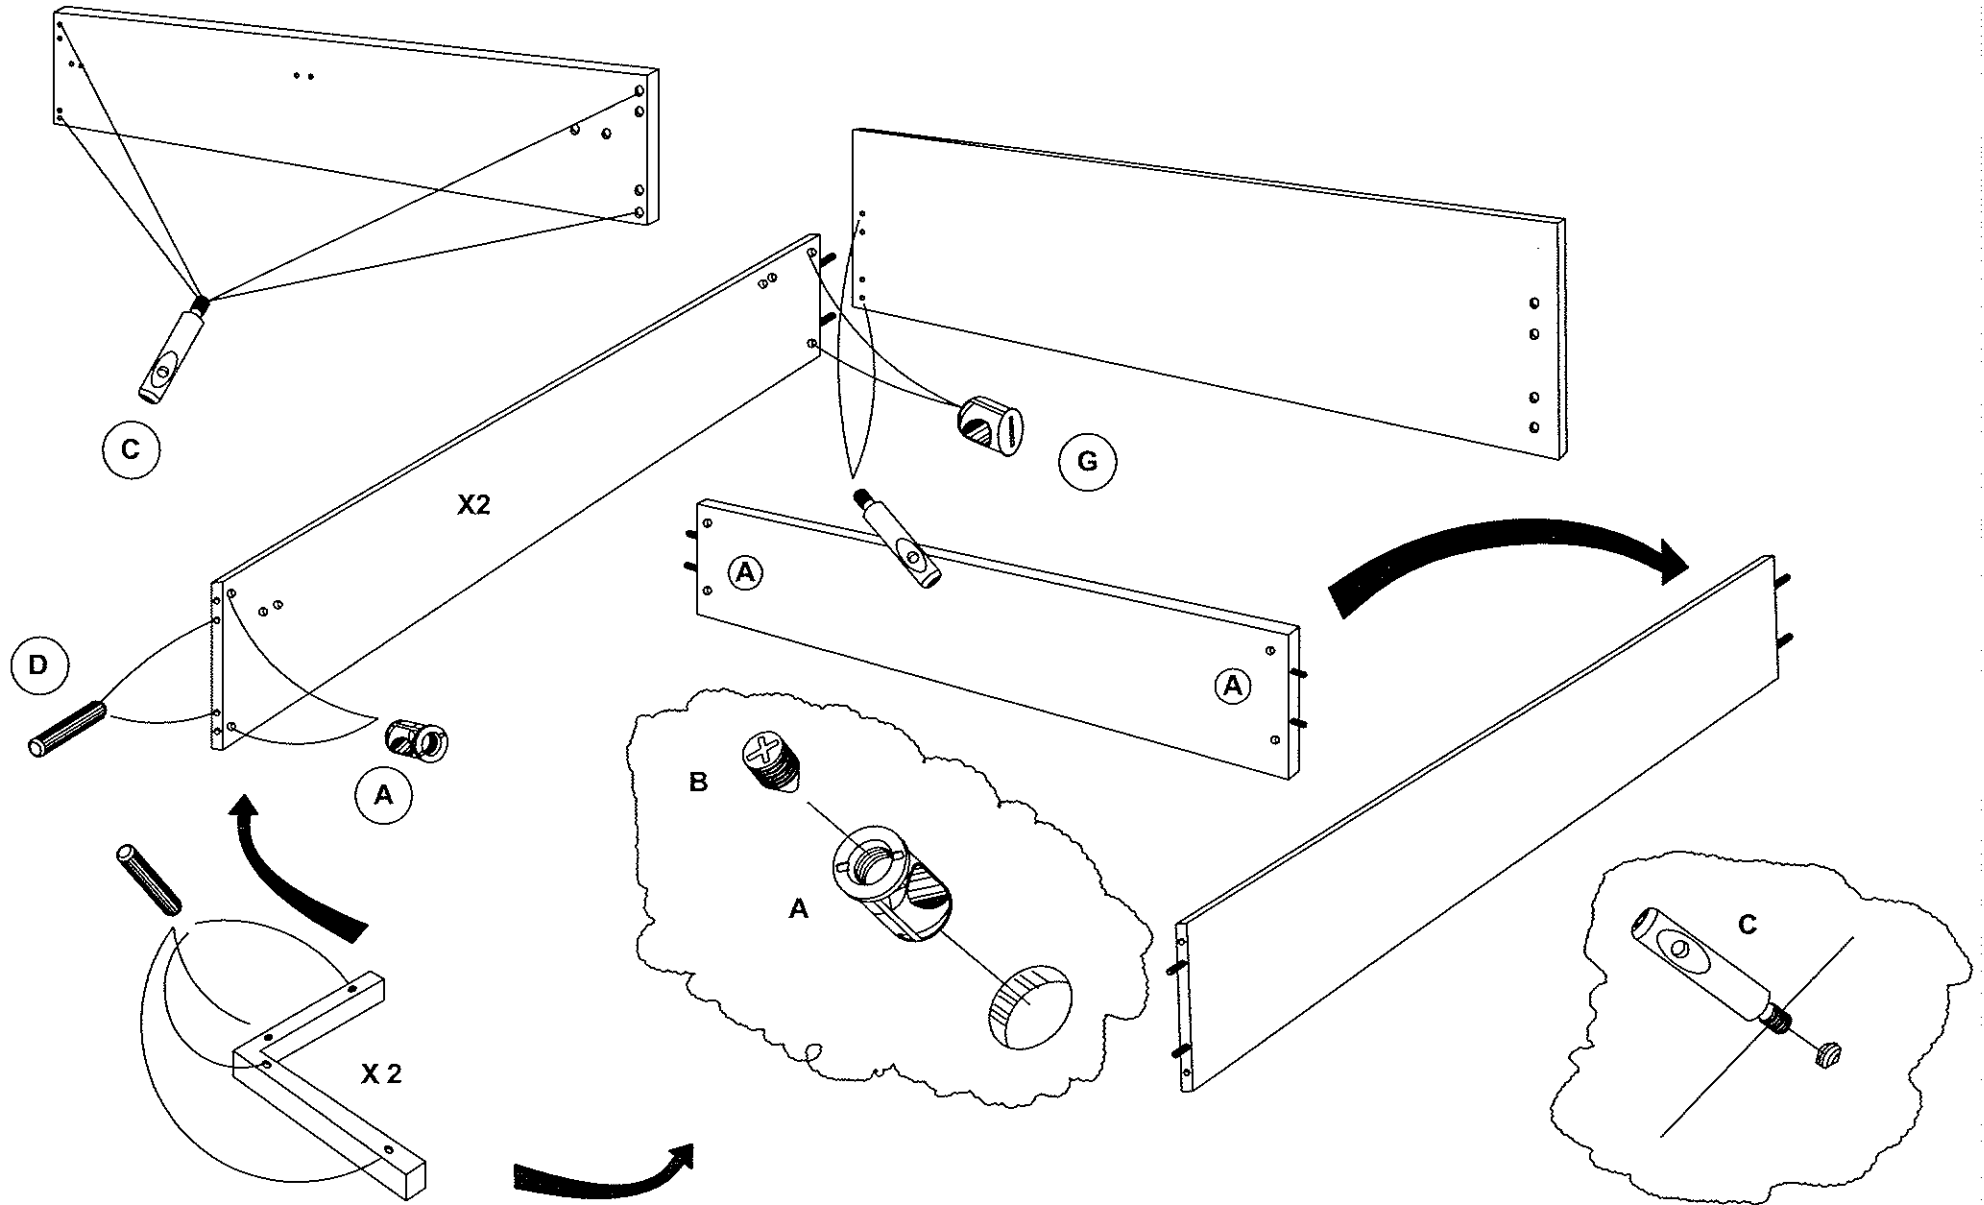

30
Min.

MADE IN ITALY