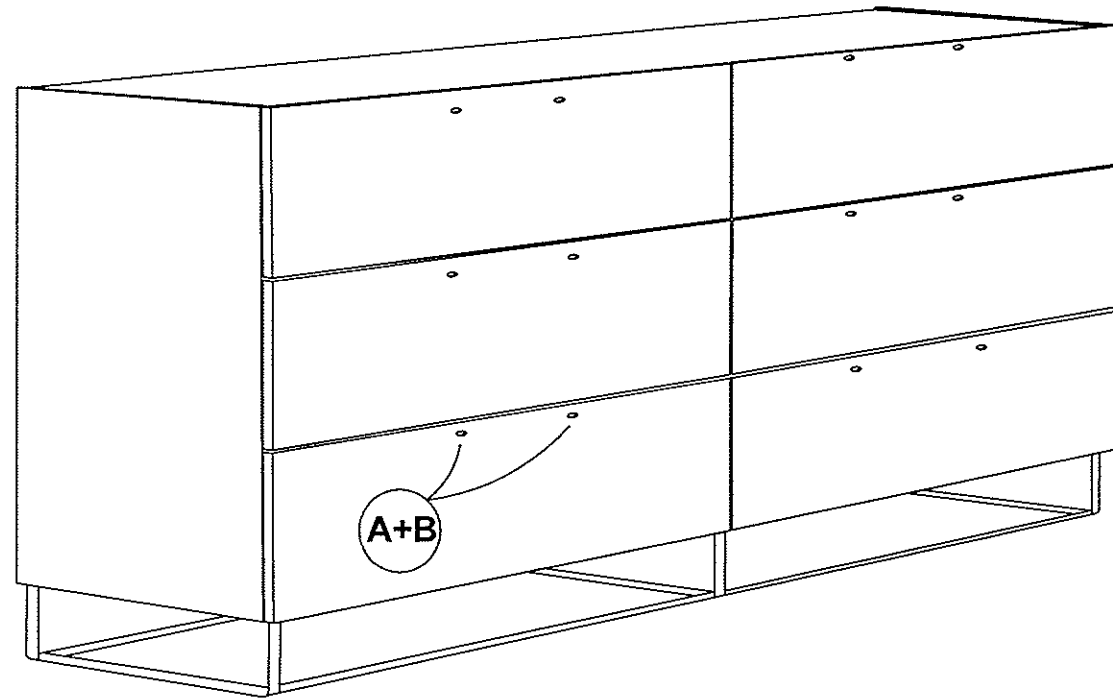

Assembling

DRESSER

15
Min.

MADE IN ITALY

A

B

4Mx25

12

6

MASSITAB