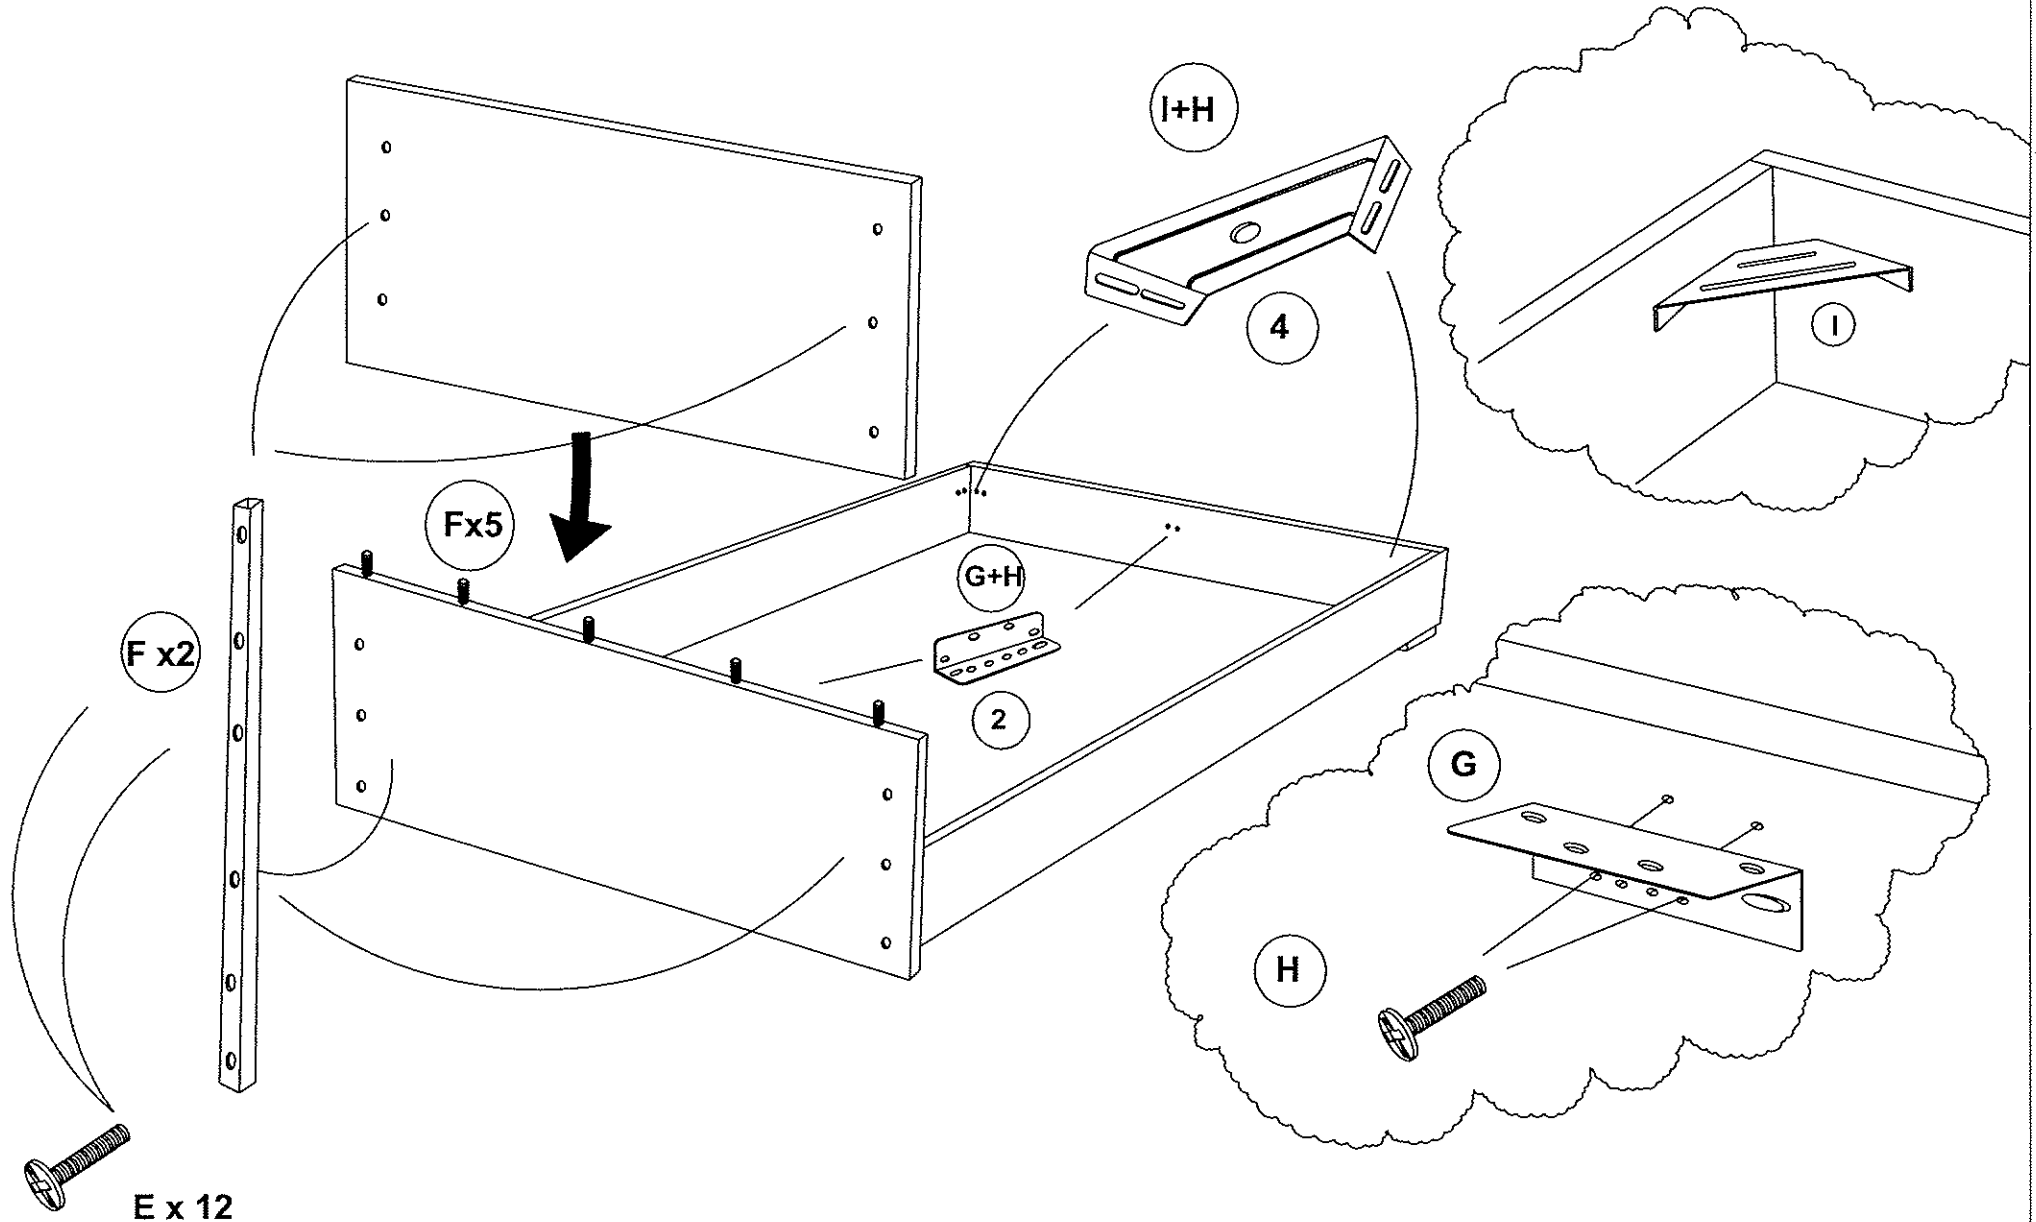

Assembling

BED

30
Min.

MADE IN ITALY