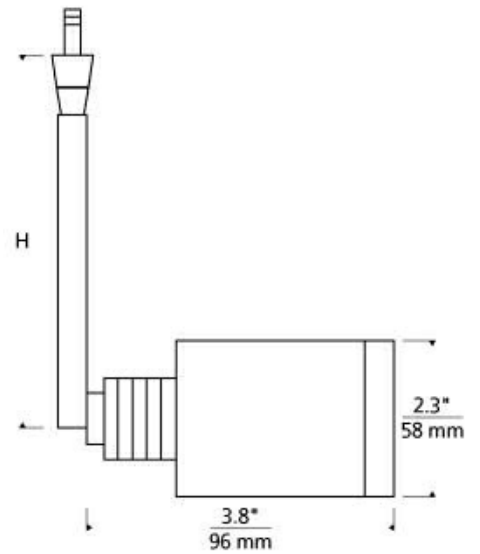

Note. MP includes 4" Round Flush Canopy. Aged Brass is not available for Two-Circuit Monorail. For custom stem lengths, please contact the Quotes Department.

700 _____ TLML _____

JOB NAME _____

NOTES _____

TELLIUM LED HEAD

SPECIFICATIONS

HARDWARE MATERIAL	Metal
SHADE MATERIAL	Aluminum
NET WEIGHT	1 lbs
HEIGHT	2.3in
WIDTH	3.8in
LENGTH	2.3in
BEAM SPREAD	
UP LIGHT / DOWN LIGHT / BOTH?	
WET LISTED	
DAMP LISTED	
DRY LISTED	Yes
MIN. HANGING HEIGHT	12in
MAX HANGING HEIGHT	12in
TOTAL CORD LENGTH	
SLOPED CEILING ADAPTABLE?	N/A
GENERAL LISTING	ETL Listed
INCLUDES	