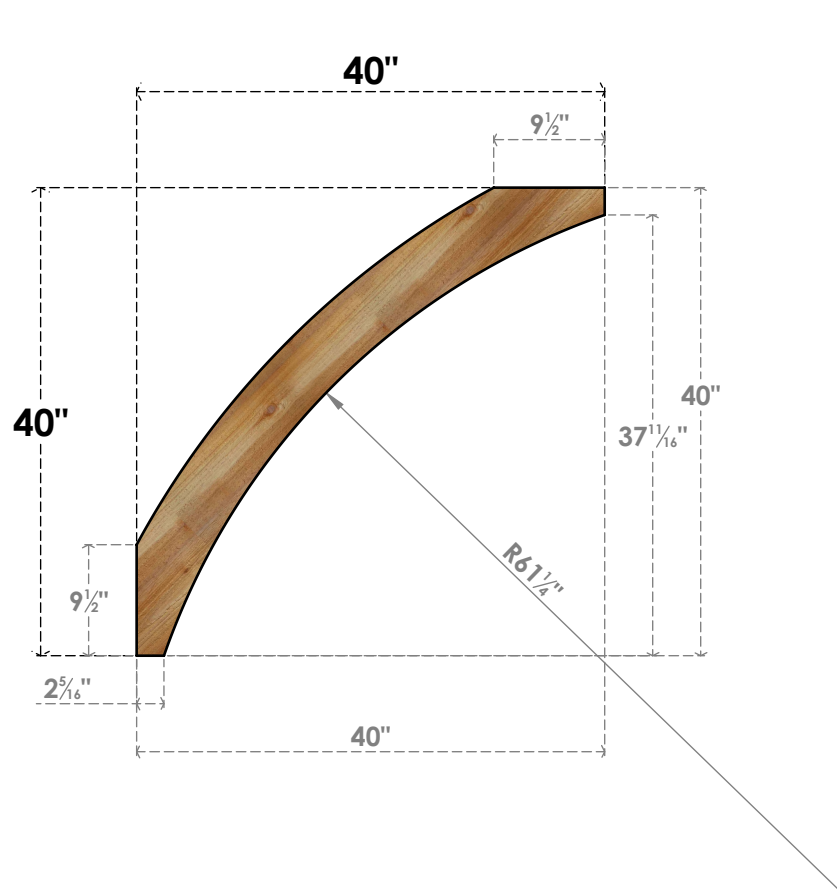

# BRC04X40X40THR00RWR

4"W X 40"D X 40"H THORTON ROUGH SAWN BRACE, WESTERN RED CEDAR

**SIDE**

**FRONT**

EKENA MILLWORK  
 2300 WEST MAIN ST.  
 CLARKSVILLE, TX 75426  
 TOLL FREE: 866-607-0453  
 WWW.EKENAMILLWORK.COM