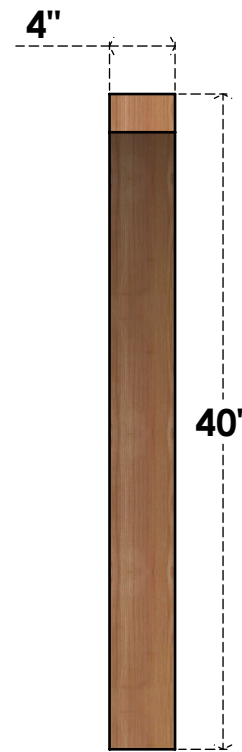

# BRC04X40X40THR00RWR

4"W X 40"D X 40"H THORTON ROUGH SAWN BRACE, WESTERN RED CEDAR

**SIDE**

**FRONT**

EKENA MILLWORK  
 2300 WEST MAIN ST.  
 CLARKSVILLE, TX 75426  
 TOLL FREE: 866-607-0453  
 WWW.EKENAMILLWORK.COM

**NOTES**

1. INSTALLATION TO BE COMPLETED IN ACCORDANCE WITH MANUFACTURER'S SPECIFICATIONS.
2. DRAWING MAY NOT BE TO SCALE
3. THIS DRAWING IS INTENDED FOR DESIGN AND PLANNING PURPOSES ONLY.
4. ALL INFORMATION CONTAINED HEREIN WAS CURRENT AT THE TIME OF DEVELOPMENT BUT MUST BE REVIEWED AND APPROVED BY THE PRODUCT MANUFACTURER TO BE CONSIDERED ACCURATE.
5. PRODUCTS ARE NOT KILN DRIED. THIS ITEM IS UNIQUE AND WILL CONTAIN THE NATURAL VARIATIONS THAT THE WOOD SPECIES OFFERS. THIS MAY RESULT IN VARIATIONS UP TO 1/4"