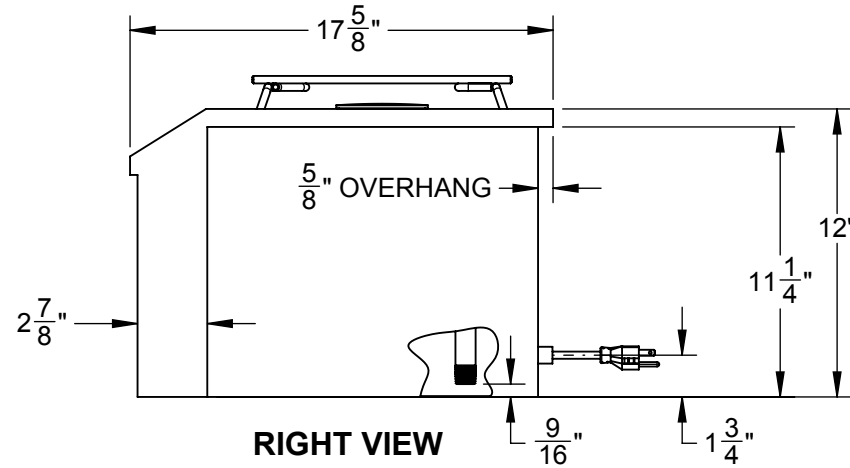

AEB121: SINGLE SIDE BURNER

TOP VIEW

FRONT VIEW

RIGHT VIEW

BOTTOM VIEW

AEB121: SINGLE SIDE BURNER

 HESTAN

COUNTERTOP OVERHANG DETAIL

3-1/2" X 5-1/2"
MIN. OPENING
FOR GAS & ELEC.

TOP VIEW

TOP VIEW (UNIT INSTALLED)

FRONT VIEW

FRONT VIEW (UNIT INSTALLED)