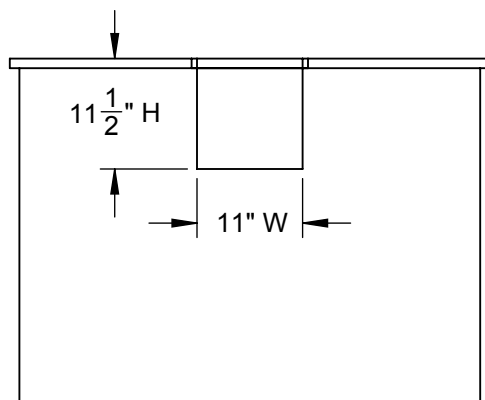

AEB121: SINGLE SIDE BURNER

TOP VIEW

FRONT VIEW

RIGHT VIEW

BOTTOM VIEW

AEB121: SINGLE SIDE BURNER

 HESTAN

COUNTERTOP OVERHANG DETAIL

3-1/2" X 5-1/2"
MIN. OPENING
FOR GAS & ELEC.

TOP VIEW

TOP VIEW (UNIT INSTALLED)

FRONT VIEW

FRONT VIEW (UNIT INSTALLED)