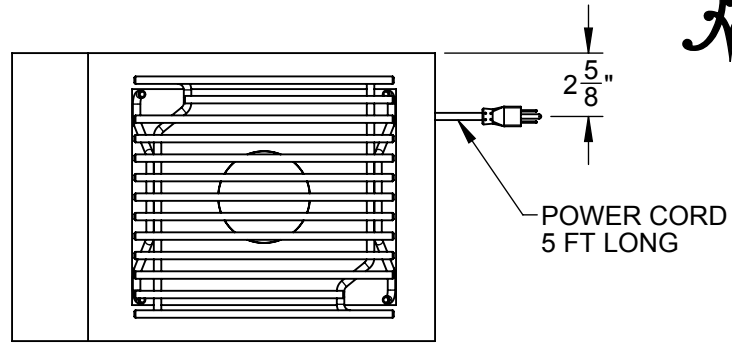

AEB121: SINGLE SIDE BURNER

TOP VIEW

FRONT VIEW

RIGHT VIEW

BOTTOM VIEW

AEB121: SINGLE SIDE BURNER

 HESTAN

COUNTERTOP OVERHANG DETAIL

3-1/2" X 5-1/2"
MIN. OPENING
FOR GAS & ELEC.

TOP VIEW

TOP VIEW (UNIT INSTALLED)

FRONT VIEW

FRONT VIEW (UNIT INSTALLED)