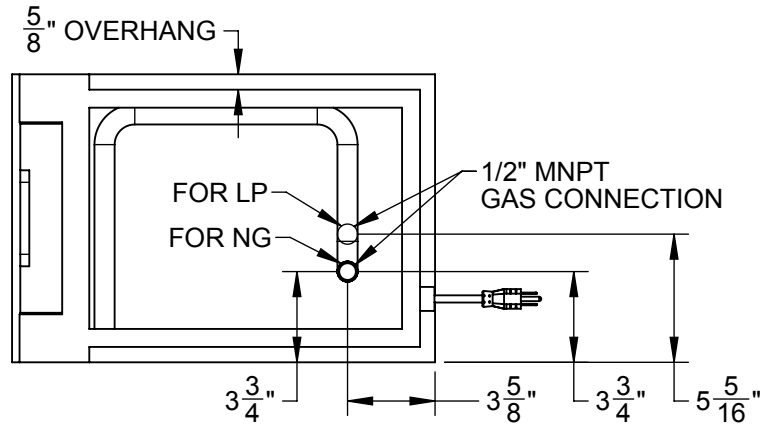

AEB121: SINGLE SIDE BURNER

TOP VIEW

FRONT VIEW

RIGHT VIEW

BOTTOM VIEW

AEB121: SINGLE SIDE BURNER

 HESTAN

COUNTERTOP OVERHANG DETAIL

3-1/2" X 5-1/2"
MIN. OPENING
FOR GAS & ELEC.

TOP VIEW

TOP VIEW (UNIT INSTALLED)

FRONT VIEW

FRONT VIEW (UNIT INSTALLED)