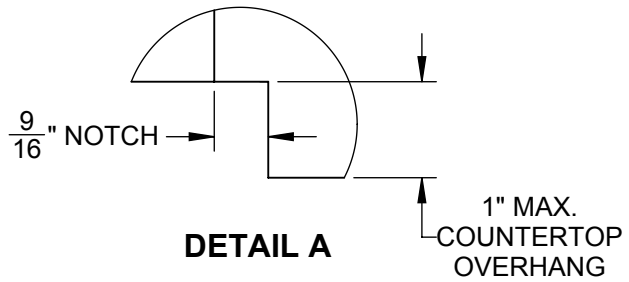

AEB121: SINGLE SIDE BURNER

TOP VIEW

FRONT VIEW

RIGHT VIEW

BOTTOM VIEW

AEB121: SINGLE SIDE BURNER

 HESTAN

COUNTERTOP OVERHANG DETAIL

3-1/2" X 5-1/2"
MIN. OPENING
FOR GAS & ELEC.

TOP VIEW

TOP VIEW (UNIT INSTALLED)

FRONT VIEW

FRONT VIEW (UNIT INSTALLED)