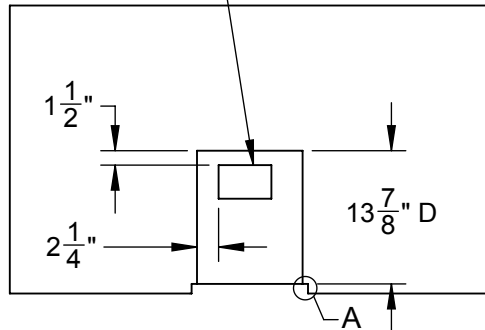

AEB121: SINGLE SIDE BURNER

TOP VIEW

FRONT VIEW

RIGHT VIEW

BOTTOM VIEW

AEB121: SINGLE SIDE BURNER

 HESTAN

COUNTERTOP OVERHANG DETAIL

3-1/2" X 5-1/2"
MIN. OPENING
FOR GAS & ELEC.

TOP VIEW

TOP VIEW (UNIT INSTALLED)

FRONT VIEW

FRONT VIEW (UNIT INSTALLED)