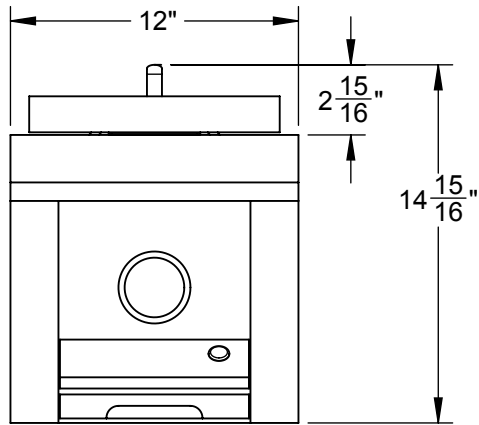

AEB121: SINGLE SIDE BURNER

TOP VIEW

FRONT VIEW

RIGHT VIEW

BOTTOM VIEW

AEB121: SINGLE SIDE BURNER

 HESTAN

COUNTERTOP OVERHANG DETAIL

3-1/2" X 5-1/2"
MIN. OPENING
FOR GAS & ELEC.

TOP VIEW

TOP VIEW (UNIT INSTALLED)

FRONT VIEW

FRONT VIEW (UNIT INSTALLED)