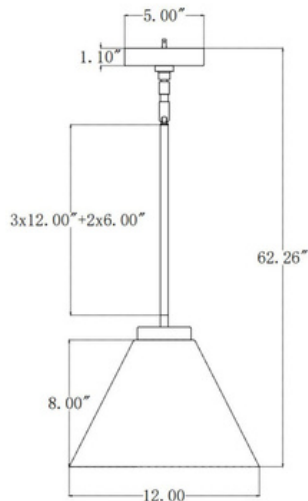

Light Source

Lamp Not Included

Lamp Type: G30

Incandescent or LED

Number of bulbs: 1

Max Wattage/Range: 60W

Voltage: 120

Socket Type: E26 MED BASE

Mounting / Installations

Lead Wire Length: 62.26"

Wire Type: 1015 105°C

Location Rating: Damp

Luminaire Support: Max. 50 lbs

SkyPlug: SPU-3L

SkyOutlet: SR-3L