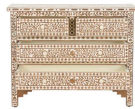

WILDWOOD CHELSEA HOUSE

370257 • Zara Chest

34h x 43w x 20d
Wood
Brown/White

The Zara Chest is a captivating piece that seamlessly blends artistry with functionality. Crafted from high-quality teak wood inlay with white detailing, this chest showcases a stunning floral design that adds depth and character to any wall. The rich textures and natural grains of the wood bring warmth and elegance, making it an ideal accent for both modern and traditional interiors.