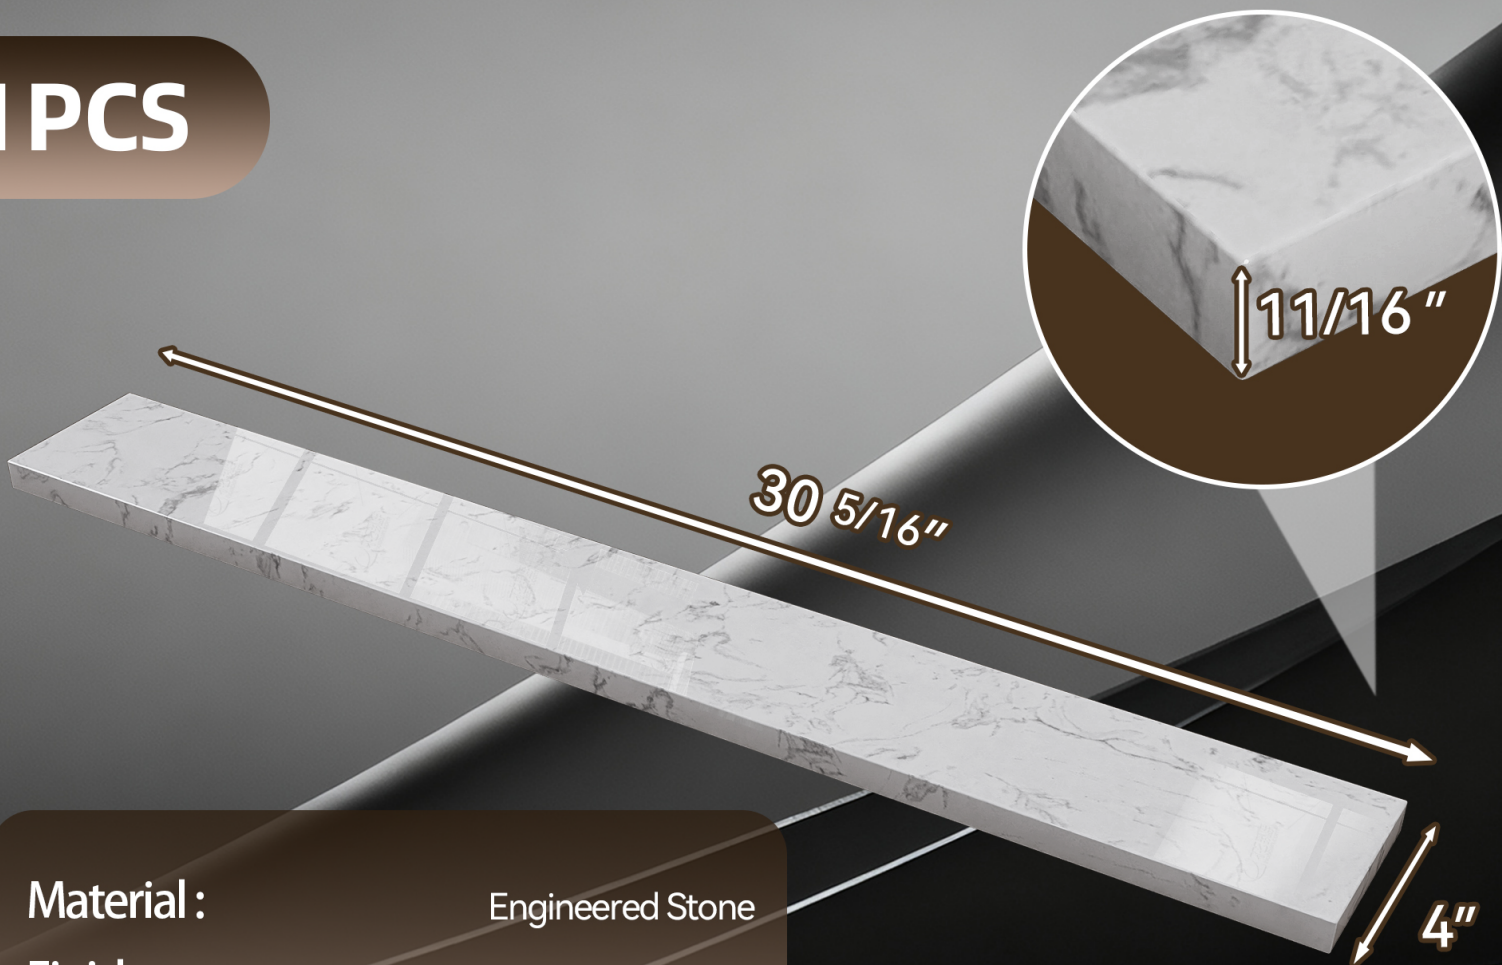

DIMENSION DETAILS

VANITY BACKSPLASH

PRODUCT
INSTRUCTION
VIDEO

Universal Size for Our Vanity Countertop

1 PCS

Material :	Engineered Stone
Finish :	Polished
Sizes W x H (in) :	30 ^{5/16} " X 4"
Thickness (in) :	1 ^{1/16} "