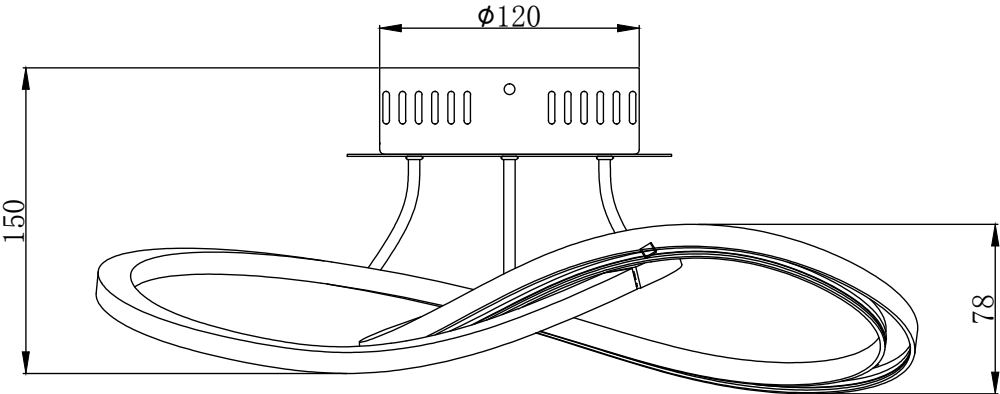

CERTIFICATION