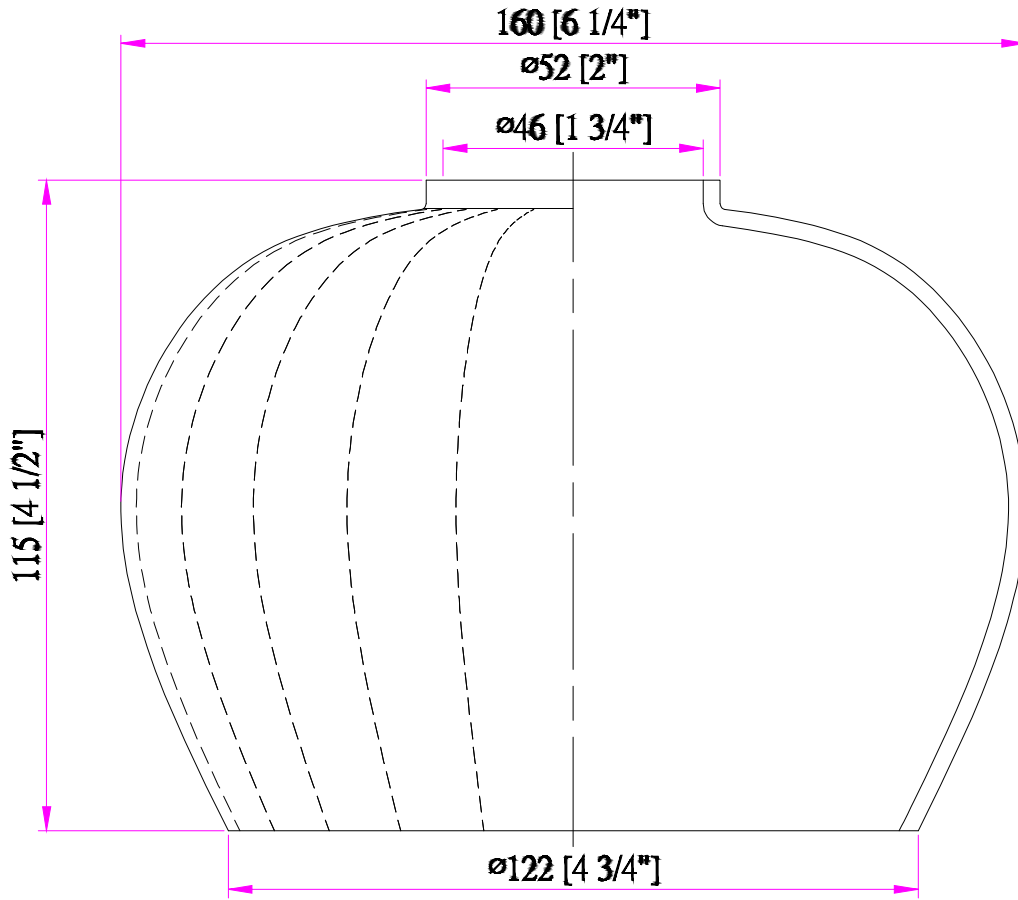

ITEM#: White glass
Clear glass
Smoke glass
Mercury glass

22瓣