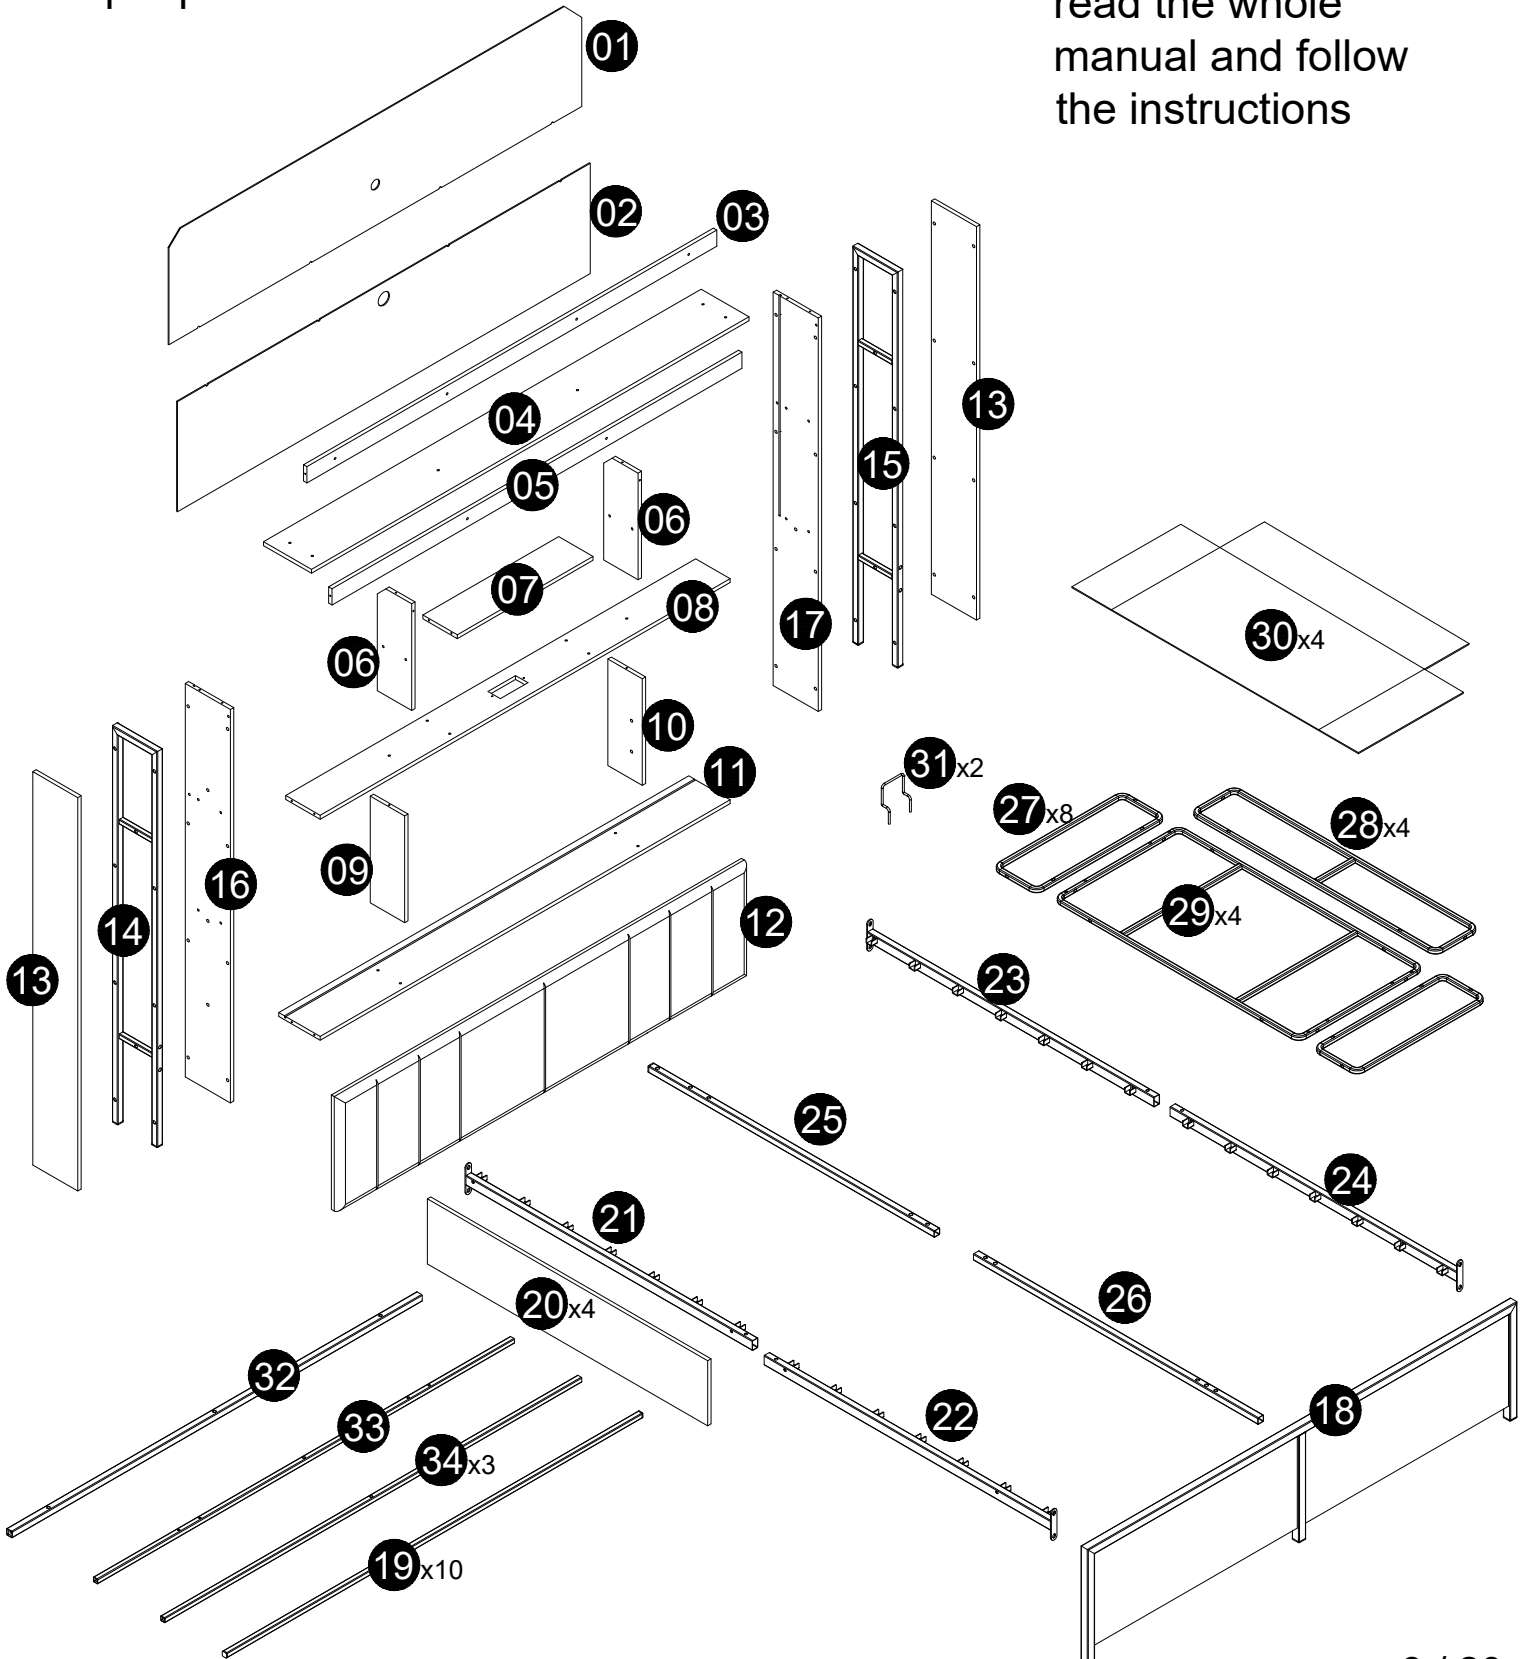

Note:

1. Should be assembled on flat ground to keep balance.
2. Before completing the installation, do not tighten the screws.

It needs at least two people to install.

Before starting the assembly, you must read the whole manual and follow the instructions

L		4*28mm	32pcs
U		M4	32pcs
e			1pc
a		M4	1pc

x4

27

L		4*28mm	32pcs
U		M4	32pcs
R		1.0	16pcs
e			1pc
a		M4	1pc

x4

28

K		4*18mm	16pcs
e			1pc

x4