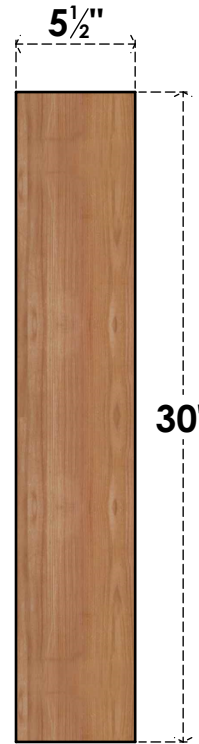

BRC06X22X30TRA00SWR

5 1/2"W X 22"D X 30"H TRADITIONAL SMOOTH BRACE, WESTERN RED CEDAR

SIDE

FRONT

EKENA MILLWORK
 2300 WEST MAIN ST.
 CLARKSVILLE, TX 75426
 TOLL FREE: 866-607-0453
 WWW.EKENAMILLWORK.COM

NOTES

1. INSTALLATION TO BE COMPLETED IN ACCORDANCE WITH MANUFACTURER'S SPECIFICATIONS.
2. DRAWING MAY NOT BE TO SCALE
3. THIS DRAWING IS INTENDED FOR DESIGN AND PLANNING PURPOSES ONLY.
4. ALL INFORMATION CONTAINED HEREIN WAS CURRENT AT THE TIME OF DEVELOPMENT BUT MUST BE REVIEWED AND APPROVED BY THE PRODUCT MANUFACTURER TO BE CONSIDERED ACCURATE.
5. PRODUCTS ARE NOT KILN DRIED. THIS ITEM IS UNIQUE AND WILL CONTAIN THE NATURAL VARIATIONS THAT THE WOOD SPECIES OFFERS. THIS MAY RESULT IN VARIATIONS UP TO 1/4"