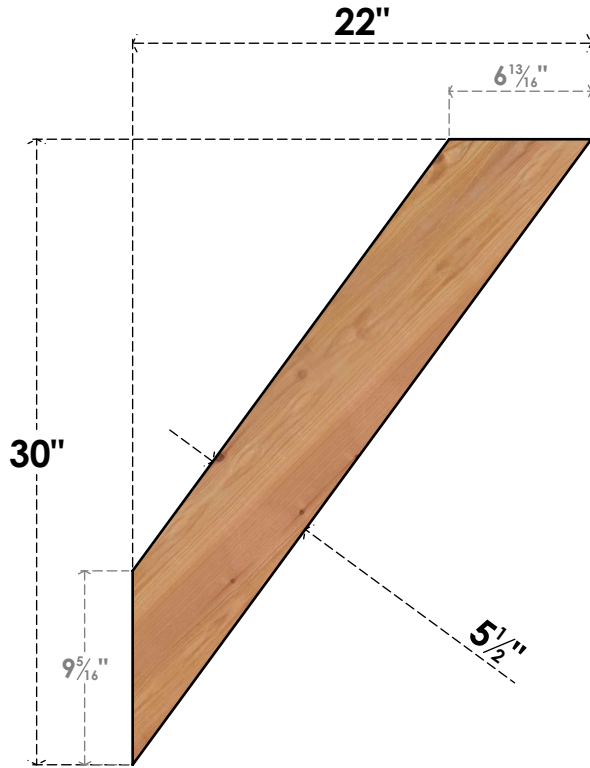

BRC06X22X30TRA00SWR

5 1/2"W X 22"D X 30"H TRADITIONAL SMOOTH BRACE, WESTERN RED CEDAR

SIDE

FRONT

EKENA MILLWORK
 2300 WEST MAIN ST.
 CLARKSVILLE, TX 75426
 TOLL FREE: 866-607-0453
 WWW.EKENAMILLWORK.COM

NOTES