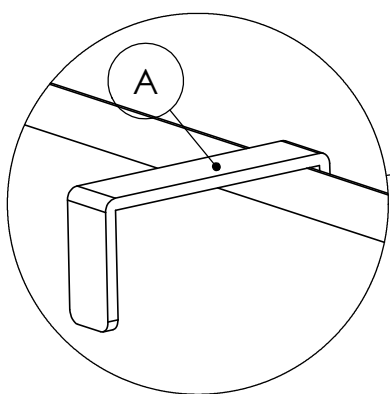

ASSEMBLY INSTRUCTION FOR Senna Outdoor Dining Banquette L Shape 121"

HARDWARE LIST			
A		U - CLAMP	3 PCS

COMPONENT LIST			
1		250604-SENNA OUTDOOR RAF DINING BENCH 49"	1 PCS
2		250602-SENNA OUTDOOR CORNER PC	1 PCS
3		250607-SENNA OUTDOOR DINING CHAIR AND A HALF	1 PCS
4		250605-SENNA OUTDOOR LAF DINING BENCH 49"	1 PCS

STEP 1

ASSEMBLY INSTRUCTION FOR Senna Outdoor Dining Banquette L Shape 121"

STEP 2

STEP 3

ASSEMBLY INSTRUCTION FOR Senna Outdoor Dining Banquette L Shape 121"

STEP 4

STEP 5

ASSEMBLY INSTRUCTION FOR Senna Outdoor Dining Banquette L Shape 121"