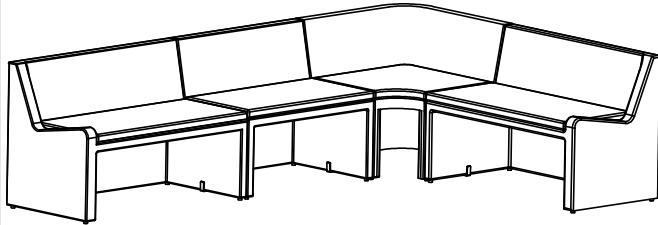

ASSEMBLY INSTRUCTION FOR Senna Outdoor Dining Banquette L Shape 121"

HARDWARE LIST			
A		U - CLAMP	3 PCS

COMPONENT LIST			
1		250604-SENNA OUTDOOR RAF DINING BENCH 49"	1 PCS
2		250602-SENNA OUTDOOR CORNER PC	1 PCS
3		250607-SENNA OUTDOOR DINING CHAIR AND A HALF	1 PCS
4		250605-SENNA OUTDOOR LAF DINING BENCH 49"	1 PCS

STEP 1

ASSEMBLY INSTRUCTION FOR Senna Outdoor Dining Banquette L Shape 121"

STEP 2

STEP 3

ASSEMBLY INSTRUCTION FOR Senna Outdoor Dining Banquette L Shape 121"

STEP 4

STEP 5

ASSEMBLY INSTRUCTION FOR Senna Outdoor Dining Banquette L Shape 121"