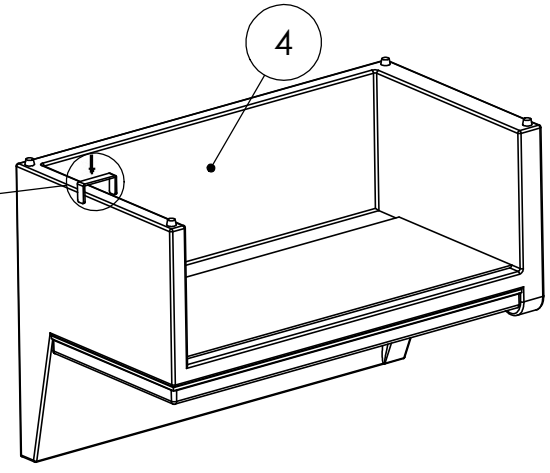

ASSEMBLY INSTRUCTION FOR Senna Outdoor Dining Banquette L Shape 121"

HARDWARE LIST			
A		U - CLAMP	3 PCS

COMPONENT LIST			
1		250604-SENNA OUTDOOR RAF DINING BENCH 49"	1 PCS
2		250602-SENNA OUTDOOR CORNER PC	1 PCS
3		250607-SENNA OUTDOOR DINING CHAIR AND A HALF	1 PCS
4		250605-SENNA OUTDOOR LAF DINING BENCH 49"	1 PCS

STEP 1

ASSEMBLY INSTRUCTION FOR Senna Outdoor Dining Banquette L Shape 121"

STEP 2

STEP 3

ASSEMBLY INSTRUCTION FOR Senna Outdoor Dining Banquette L Shape 121"

STEP 4

STEP 5

ASSEMBLY INSTRUCTION FOR Senna Outdoor Dining Banquette L Shape 121"