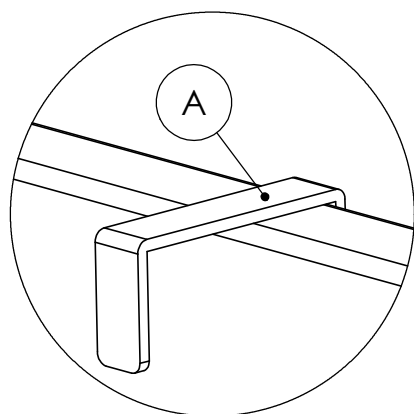

ASSEMBLY INSTRUCTION FOR Senna Outdoor Dining Banquette L Shape 121"

HARDWARE LIST			
A		U - CLAMP	3 PCS

COMPONENT LIST			
1		250604-SENNA OUTDOOR RAF DINING BENCH 49"	1 PCS
2		250602-SENNA OUTDOOR CORNER PC	1 PCS
3		250607-SENNA OUTDOOR DINING CHAIR AND A HALF	1 PCS
4		250605-SENNA OUTDOOR LAF DINING BENCH 49"	1 PCS

STEP 1

ASSEMBLY INSTRUCTION FOR Senna Outdoor Dining Banquette L Shape 121"

STEP 2

STEP 3

ASSEMBLY INSTRUCTION FOR Senna Outdoor Dining Banquette L Shape 121"

STEP 4

STEP 5

ASSEMBLY INSTRUCTION FOR Senna Outdoor Dining Banquette L Shape 121"