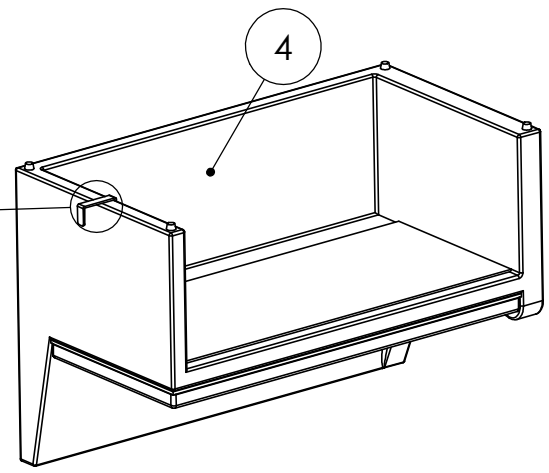

ASSEMBLY INSTRUCTION FOR Senna Outdoor Dining Banquette L Shape 121"

HARDWARE LIST			
A		U - CLAMP	3 PCS

COMPONENT LIST			
1		250604-SENNA OUTDOOR RAF DINING BENCH 49"	1 PCS
2		250602-SENNA OUTDOOR CORNER PC	1 PCS
3		250607-SENNA OUTDOOR DINING CHAIR AND A HALF	1 PCS
4		250605-SENNA OUTDOOR LAF DINING BENCH 49"	1 PCS

STEP 1

ASSEMBLY INSTRUCTION FOR Senna Outdoor Dining Banquette L Shape 121"

STEP 2

STEP 3

ASSEMBLY INSTRUCTION FOR Senna Outdoor Dining Banquette L Shape 121"

STEP 4

STEP 5

ASSEMBLY INSTRUCTION FOR Senna Outdoor Dining Banquette L Shape 121"