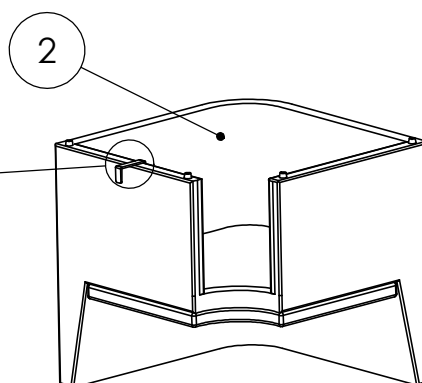

ASSEMBLY INSTRUCTION FOR Senna Outdoor Dining Banquette L Shape 121"

HARDWARE LIST			
A		U - CLAMP	3 PCS

COMPONENT LIST			
1		250604-SENNA OUTDOOR RAF DINING BENCH 49"	1 PCS
2		250602-SENNA OUTDOOR CORNER PC	1 PCS
3		250607-SENNA OUTDOOR DINING CHAIR AND A HALF	1 PCS
4		250605-SENNA OUTDOOR LAF DINING BENCH 49"	1 PCS

STEP 1

ASSEMBLY INSTRUCTION FOR Senna Outdoor Dining Banquette L Shape 121"

STEP 2

STEP 3

ASSEMBLY INSTRUCTION FOR Senna Outdoor Dining Banquette L Shape 121"

STEP 4

STEP 5

ASSEMBLY INSTRUCTION FOR Senna Outdoor Dining Banquette L Shape 121"