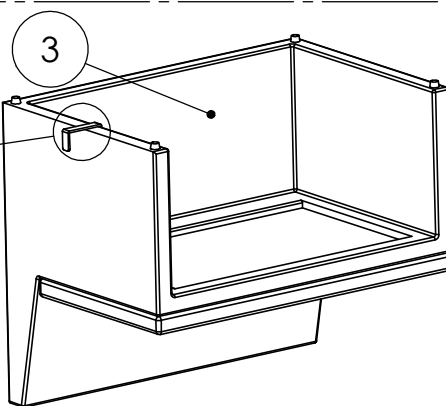

ASSEMBLY INSTRUCTION FOR Senna Outdoor Dining Banquette L Shape 121"

HARDWARE LIST			
A		U - CLAMP	3 PCS

COMPONENT LIST			
1		250604-SENNA OUTDOOR RAF DINING BENCH 49"	1 PCS
2		250602-SENNA OUTDOOR CORNER PC	1 PCS
3		250607-SENNA OUTDOOR DINING CHAIR AND A HALF	1 PCS
4		250605-SENNA OUTDOOR LAF DINING BENCH 49"	1 PCS

STEP 1

ASSEMBLY INSTRUCTION FOR Senna Outdoor Dining Banquette L Shape 121"

STEP 2

STEP 3

ASSEMBLY INSTRUCTION FOR Senna Outdoor Dining Banquette L Shape 121"

STEP 4

STEP 5

ASSEMBLY INSTRUCTION FOR Senna Outdoor Dining Banquette L Shape 121"