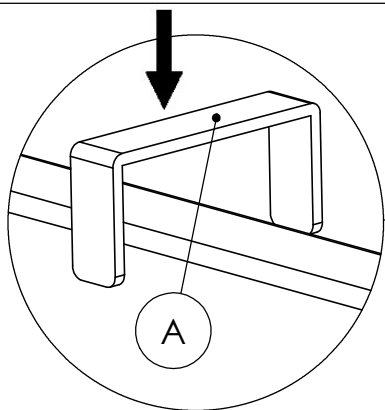

ASSEMBLY INSTRUCTION FOR Senna Outdoor Dining Banquette L Shape 121"

HARDWARE LIST			
A		U - CLAMP	3 PCS

COMPONENT LIST			
1		250604-SENNA OUTDOOR RAF DINING BENCH 49"	1 PCS
2		250602-SENNA OUTDOOR CORNER PC	1 PCS
3		250607-SENNA OUTDOOR DINING CHAIR AND A HALF	1 PCS
4		250605-SENNA OUTDOOR LAF DINING BENCH 49"	1 PCS

STEP 1

ASSEMBLY INSTRUCTION FOR Senna Outdoor Dining Banquette L Shape 121"

STEP 2

STEP 3

ASSEMBLY INSTRUCTION FOR Senna Outdoor Dining Banquette L Shape 121"

STEP 4

STEP 5

ASSEMBLY INSTRUCTION FOR Senna Outdoor Dining Banquette L Shape 121"