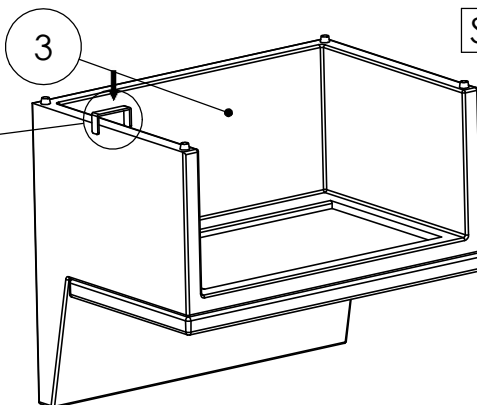

ASSEMBLY INSTRUCTION FOR Senna Outdoor Dining Banquette L Shape 121"

HARDWARE LIST			
A		U - CLAMP	3 PCS

COMPONENT LIST			
1		250604-SENNA OUTDOOR RAF DINING BENCH 49"	1 PCS
2		250602-SENNA OUTDOOR CORNER PC	1 PCS
3		250607-SENNA OUTDOOR DINING CHAIR AND A HALF	1 PCS
4		250605-SENNA OUTDOOR LAF DINING BENCH 49"	1 PCS

STEP 1

ASSEMBLY INSTRUCTION FOR Senna Outdoor Dining Banquette L Shape 121"

STEP 2

STEP 3

ASSEMBLY INSTRUCTION FOR Senna Outdoor Dining Banquette L Shape 121"

STEP 4

STEP 5

ASSEMBLY INSTRUCTION FOR Senna Outdoor Dining Banquette L Shape 121"