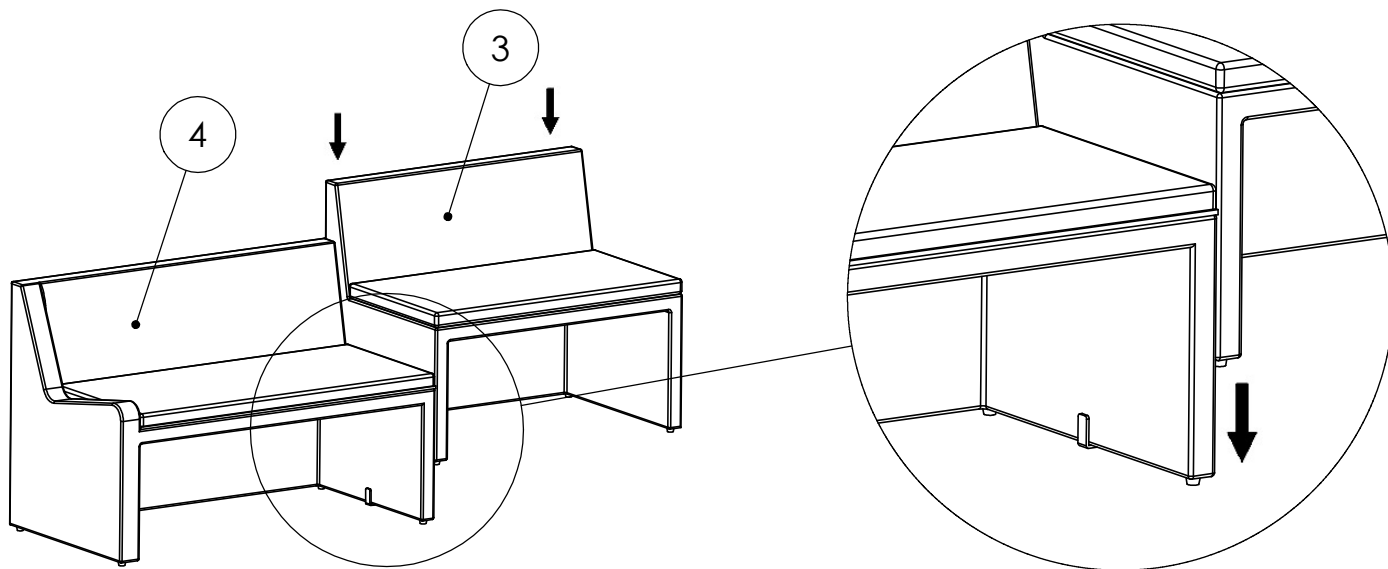

ASSEMBLY INSTRUCTION FOR Senna Outdoor Dining Banquette L Shape 121"

HARDWARE LIST			
A		U - CLAMP	3 PCS

COMPONENT LIST			
1		250604-SENNA OUTDOOR RAF DINING BENCH 49"	1 PCS
2		250602-SENNA OUTDOOR CORNER PC	1 PCS
3		250607-SENNA OUTDOOR DINING CHAIR AND A HALF	1 PCS
4		250605-SENNA OUTDOOR LAF DINING BENCH 49"	1 PCS

STEP 1

ASSEMBLY INSTRUCTION FOR Senna Outdoor Dining Banquette L Shape 121"

STEP 2

STEP 3

ASSEMBLY INSTRUCTION FOR Senna Outdoor Dining Banquette L Shape 121"

STEP 4

STEP 5

ASSEMBLY INSTRUCTION FOR Senna Outdoor Dining Banquette L Shape 121"