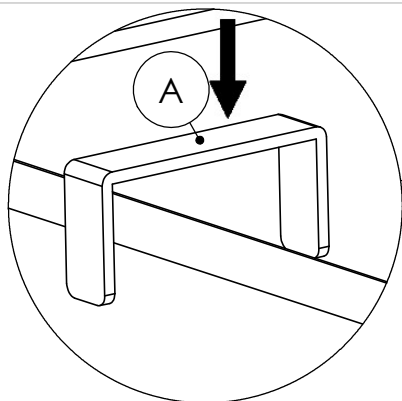

ASSEMBLY INSTRUCTION FOR Senna Outdoor Dining Banquette L Shape 121"

HARDWARE LIST			
A		U - CLAMP	3 PCS

COMPONENT LIST			
1		250604-SENNA OUTDOOR RAF DINING BENCH 49"	1 PCS
2		250602-SENNA OUTDOOR CORNER PC	1 PCS
3		250607-SENNA OUTDOOR DINING CHAIR AND A HALF	1 PCS
4		250605-SENNA OUTDOOR LAF DINING BENCH 49"	1 PCS

STEP 1

ASSEMBLY INSTRUCTION FOR Senna Outdoor Dining Banquette L Shape 121"

STEP 2

STEP 3

ASSEMBLY INSTRUCTION FOR Senna Outdoor Dining Banquette L Shape 121"

STEP 4

STEP 5

ASSEMBLY INSTRUCTION FOR Senna Outdoor Dining Banquette L Shape 121"