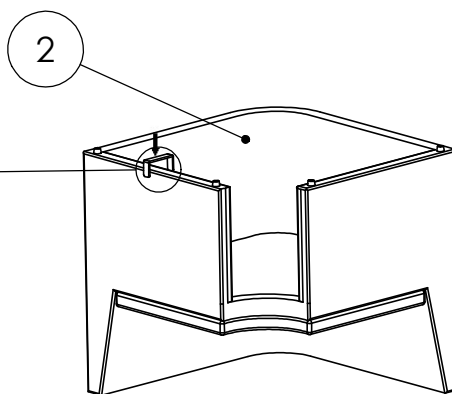

ASSEMBLY INSTRUCTION FOR Senna Outdoor Dining Banquette L Shape 121"

HARDWARE LIST			
A		U - CLAMP	3 PCS

COMPONENT LIST			
1		250604-SENNA OUTDOOR RAF DINING BENCH 49"	1 PCS
2		250602-SENNA OUTDOOR CORNER PC	1 PCS
3		250607-SENNA OUTDOOR DINING CHAIR AND A HALF	1 PCS
4		250605-SENNA OUTDOOR LAF DINING BENCH 49"	1 PCS

STEP 1

ASSEMBLY INSTRUCTION FOR Senna Outdoor Dining Banquette L Shape 121"

STEP 2

STEP 3

ASSEMBLY INSTRUCTION FOR Senna Outdoor Dining Banquette L Shape 121"

STEP 4

STEP 5

ASSEMBLY INSTRUCTION FOR Senna Outdoor Dining Banquette L Shape 121"