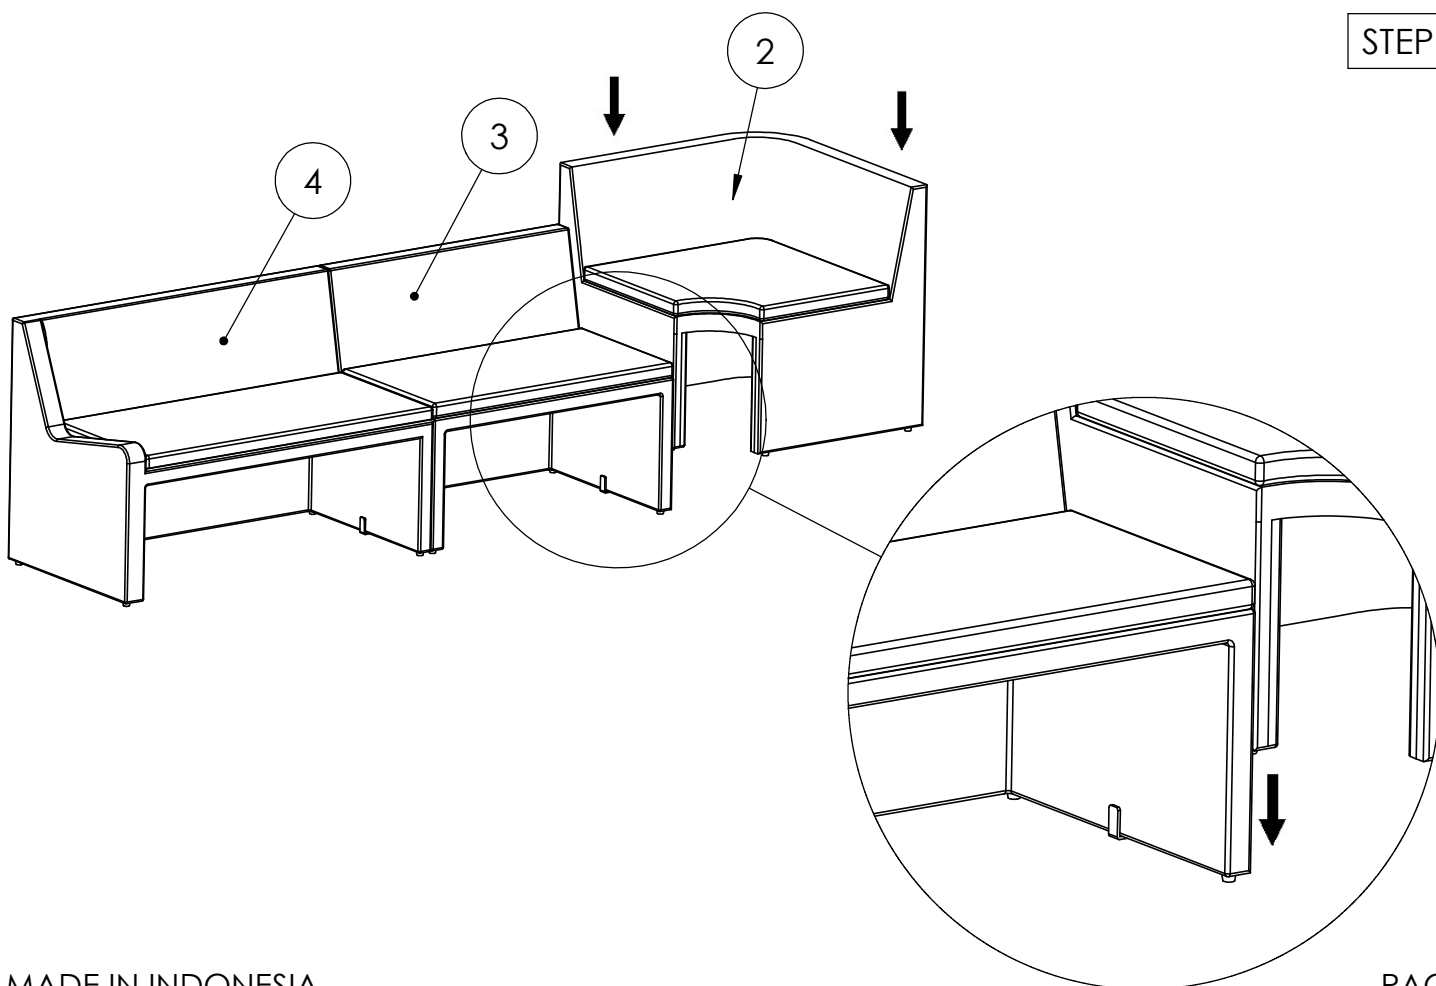

ASSEMBLY INSTRUCTION FOR Senna Outdoor Dining Banquette L Shape 121"

HARDWARE LIST			
A		U - CLAMP	3 PCS

COMPONENT LIST			
1		250604-SENNA OUTDOOR RAF DINING BENCH 49"	1 PCS
2		250602-SENNA OUTDOOR CORNER PC	1 PCS
3		250607-SENNA OUTDOOR DINING CHAIR AND A HALF	1 PCS
4		250605-SENNA OUTDOOR LAF DINING BENCH 49"	1 PCS

STEP 1

ASSEMBLY INSTRUCTION FOR Senna Outdoor Dining Banquette L Shape 121"

STEP 2

STEP 3

ASSEMBLY INSTRUCTION FOR Senna Outdoor Dining Banquette L Shape 121"

STEP 4

STEP 5

ASSEMBLY INSTRUCTION FOR Senna Outdoor Dining Banquette L Shape 121"