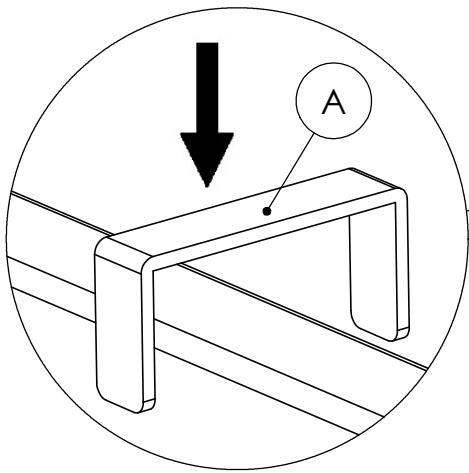

ASSEMBLY INSTRUCTION FOR Senna Outdoor Dining Banquette L Shape 121"

HARDWARE LIST			
A		U - CLAMP	3 PCS

COMPONENT LIST			
1		250604-SENNA OUTDOOR RAF DINING BENCH 49"	1 PCS
2		250602-SENNA OUTDOOR CORNER PC	1 PCS
3		250607-SENNA OUTDOOR DINING CHAIR AND A HALF	1 PCS
4		250605-SENNA OUTDOOR LAF DINING BENCH 49"	1 PCS

STEP 1

ASSEMBLY INSTRUCTION FOR Senna Outdoor Dining Banquette L Shape 121"

STEP 2

STEP 3

ASSEMBLY INSTRUCTION FOR Senna Outdoor Dining Banquette L Shape 121"

STEP 4

STEP 5

ASSEMBLY INSTRUCTION FOR Senna Outdoor Dining Banquette L Shape 121"