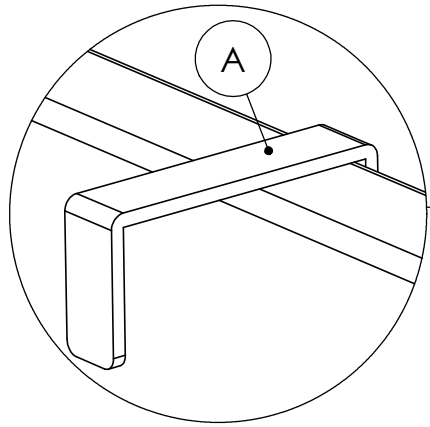

ASSEMBLY INSTRUCTION FOR Senna Outdoor Dining Banquette L Shape 121"

HARDWARE LIST			
A		U - CLAMP	3 PCS

COMPONENT LIST			
1		250604-SENNA OUTDOOR RAF DINING BENCH 49"	1 PCS
2		250602-SENNA OUTDOOR CORNER PC	1 PCS
3		250607-SENNA OUTDOOR DINING CHAIR AND A HALF	1 PCS
4		250605-SENNA OUTDOOR LAF DINING BENCH 49"	1 PCS

STEP 1

ASSEMBLY INSTRUCTION FOR Senna Outdoor Dining Banquette L Shape 121"

STEP 2

STEP 3

ASSEMBLY INSTRUCTION FOR Senna Outdoor Dining Banquette L Shape 121"

STEP 4

STEP 5

ASSEMBLY INSTRUCTION FOR Senna Outdoor Dining Banquette L Shape 121"