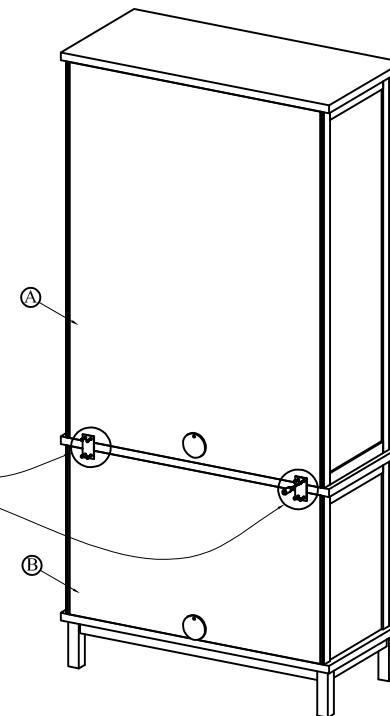

PARTS AND HARDWARE

No	DESCRIPTION	IMAGE	Q.TY
Ⓐ	CABINET TOP		1
Ⓑ	CABINET BOTTOM		1
①	Metal Patch		2
②	Screw M4x20		8
③	Metal pegs		12

NOTES

Thank you for purchasing this quality product!
Be sure to check all packing material carefully for small part that may have come loose inside the carton during shipping.

Caution: The item is heavy, take care when lifting and use 2 people to maneuver safely.

STEP 1