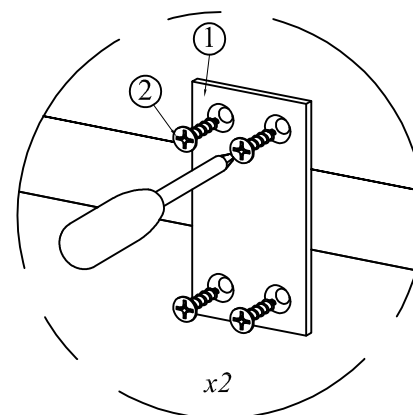

PARTS AND HARDWARE

No	DESCRIPTION	IMAGE	Q.TY
Ⓐ	CABINET TOP		1
Ⓑ	CABINET BOTTOM		1
①	Metal Patch		2
②	Screw M4x20		8
③	Metal pegs		12

NOTES

Thank you for purchasing this quality product!
Be sure to check all packing material carefully for small part that may have come loose inside the carton during shipping.

Caution: The item is heavy, take care when lifting and use 2 people to maneuver safely.

STEP 1