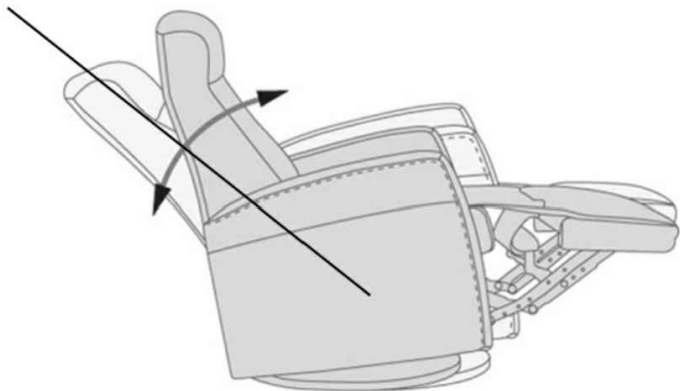

Reclined Max 145°

Distance from wall for full recline 6"

*Rotate Chair 90° to fit through the door before attaching backrest