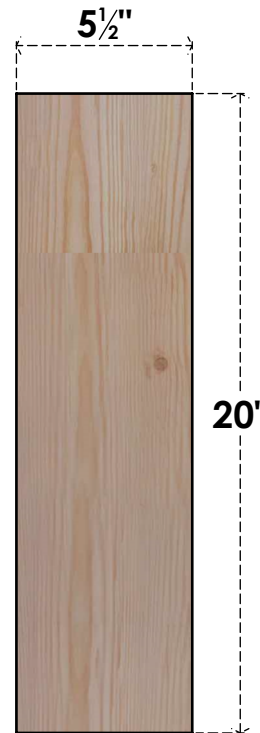

BRC06X16X20TRA00SDF

5 1/2"W X 16"D X 20"H TRADITIONAL SMOOTH BRACE, DOUGLAS FIR

SIDE

FRONT

EKENA MILLWORK
2300 WEST MAIN ST.
CLARKSVILLE, TX 75426
TOLL FREE: 866-607-0453
WWW.EKENAMILLWORK.COM

NOTES

1. INSTALLATION TO BE COMPLETED IN ACCORDANCE WITH MANUFACTURER'S SPECIFICATIONS.
2. DRAWING MAY NOT BE TO SCALE
3. THIS DRAWING IS INTENDED FOR DESIGN AND PLANNING PURPOSES ONLY.
4. ALL INFORMATION CONTAINED HEREIN WAS CURRENT AT THE TIME OF DEVELOPMENT BUT MUST BE REVIEWED AND APPROVED BY THE PRODUCT MANUFACTURER TO BE CONSIDERED ACCURATE.
5. PRODUCTS ARE NOT KILN DRIED. THIS ITEM IS UNIQUE AND WILL CONTAIN THE NATURAL VARIATIONS THAT THE WOOD SPECIES OFFERS. THIS MAY RESULT IN VARIATIONS UP TO 1/4"