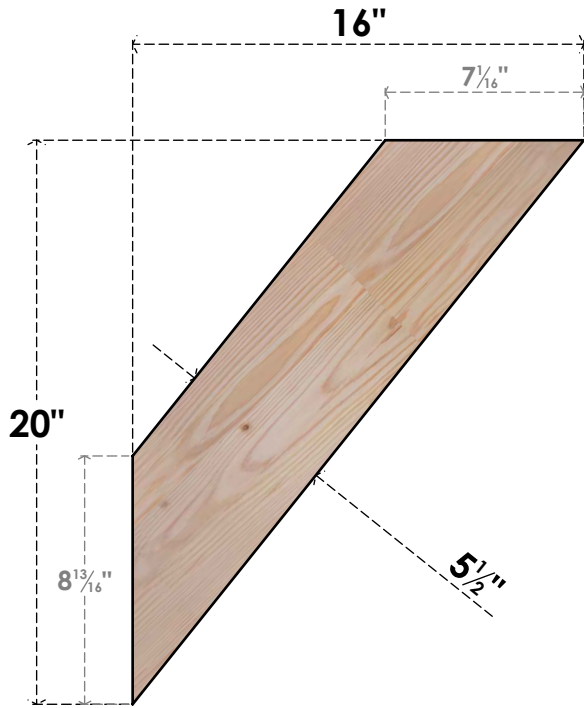

BRC06X16X20TRA00SDF

5 1/2"W X 16"D X 20"H TRADITIONAL SMOOTH BRACE, DOUGLAS FIR

SIDE

FRONT

EKENA MILLWORK
2300 WEST MAIN ST.
CLARKSVILLE, TX 75426
TOLL FREE: 866-607-0453
WWW.EKENAMILLWORK.COM

NOTES

1. INSTALLATION TO BE COMPLETED IN ACCORDANCE WITH MANUFACTURER'S SPECIFICATIONS.
2. DRAWING MAY NOT BE TO SCALE
3. THIS DRAWING IS INTENDED FOR DESIGN AND PLANNING PURPOSES ONLY.
4. ALL INFORMATION CONTAINED HEREIN WAS CURRENT AT THE TIME OF DEVELOPMENT BUT MUST BE REVIEWED AND APPROVED BY THE PRODUCT MANUFACTURER TO BE CONSIDERED ACCURATE.
5. PRODUCTS ARE NOT KILN DRIED. THIS ITEM IS UNIQUE AND WILL CONTAIN THE NATURAL VARIATIONS THAT THE WOOD SPECIES OFFERS. THIS MAY RESULT IN VARIATIONS UP TO 1/4"