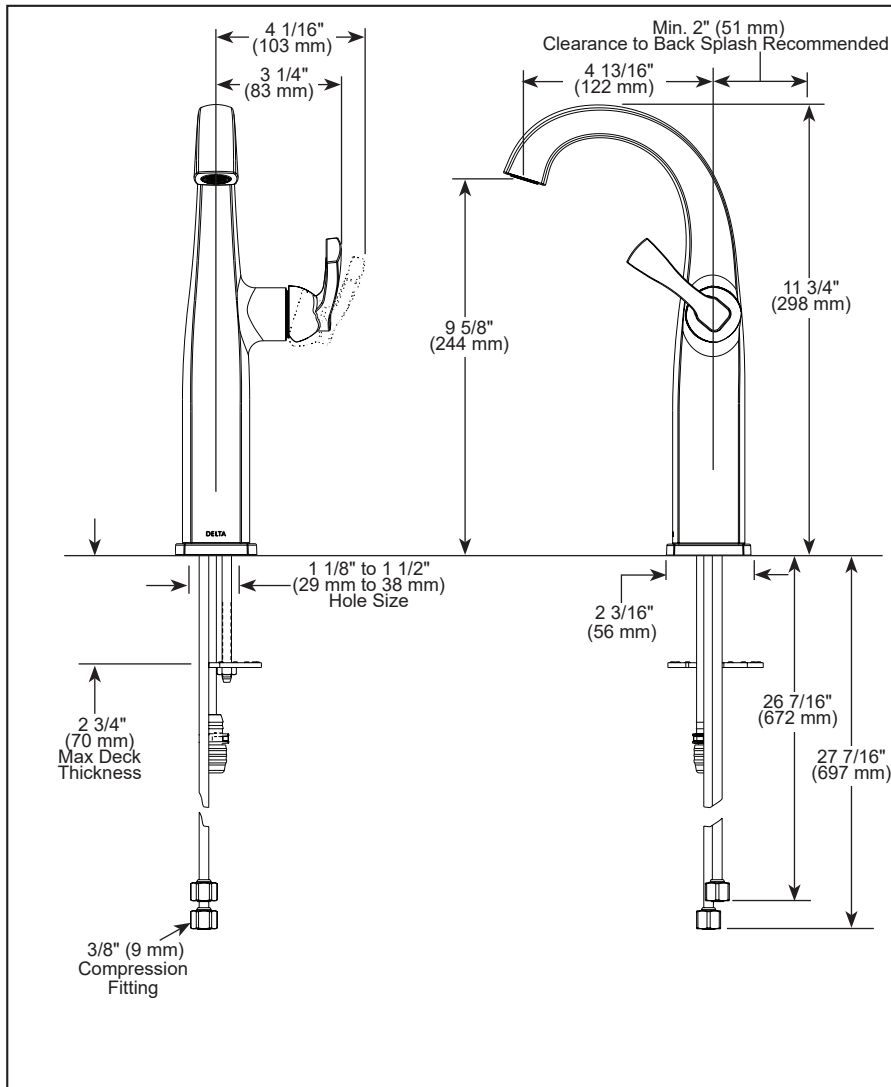

COMPLIES WITH:

- ASME A112.18.1 / CSA B125.1
- Indicates compliance to ICC/ANSI A117.1
- EPA WaterSense®

▲ Designate Proper Finish Suffix

Delta reserves the right (1) to make changes in specifications and materials, and (2) to change or discontinue models, both without notice or obligation. Dimensions are for reference only. See current full-line price book or www.deltafaucet.com for finish options and product availability.

DSP-L-777-DST Rev. A

Delta Faucet Company

55 E. 111th Street, Indianapolis, IN 46280
350 South Edgeware Road, St. Thomas, ON N5P 4L1
© 2023 Delta Faucet Company