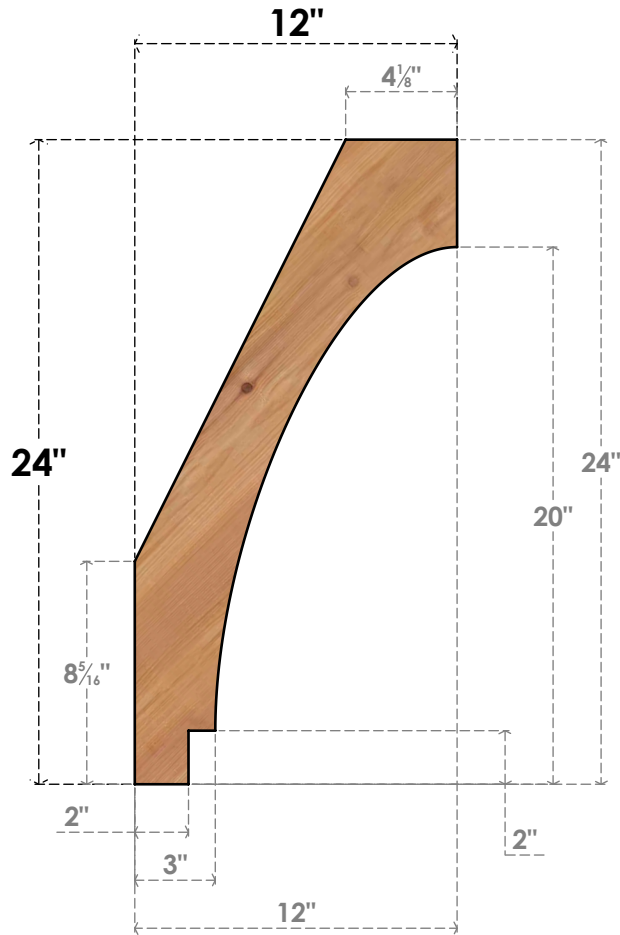

BRC04X12X24IMP00SWR

3 1/2"W X 12"D X 24"H IMPERIAL SMOOTH BRACE, WESTERN RED CEDAR

SIDE

FRONT

EKENA MILLWORK
 2300 WEST MAIN ST.
 CLARKSVILLE, TX 75426
 TOLL FREE: 866-607-0453
 WWW.EKENAMILLWORK.COM

NOTES