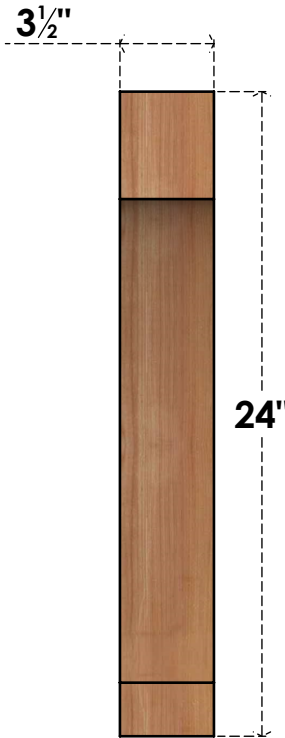

BRC04X12X24IMP00SWR

3 1/2"W X 12"D X 24"H IMPERIAL SMOOTH BRACE, WESTERN RED CEDAR

SIDE

FRONT

EKENA MILLWORK
 2300 WEST MAIN ST.
 CLARKSVILLE, TX 75426
 TOLL FREE: 866-607-0453
 WWW.EKENAMILLWORK.COM

NOTES

1. INSTALLATION TO BE COMPLETED IN ACCORDANCE WITH MANUFACTURER'S SPECIFICATIONS.
2. DRAWING MAY NOT BE TO SCALE
3. THIS DRAWING IS INTENDED FOR DESIGN AND PLANNING PURPOSES ONLY.
4. ALL INFORMATION CONTAINED HEREIN WAS CURRENT AT THE TIME OF DEVELOPMENT BUT MUST BE REVIEWED AND APPROVED BY THE PRODUCT MANUFACTURER TO BE CONSIDERED ACCURATE.
5. PRODUCTS ARE NOT KILN DRIED. THIS ITEM IS UNIQUE AND WILL CONTAIN THE NATURAL VARIATIONS THAT THE WOOD SPECIES OFFERS. THIS MAY RESULT IN VARIATIONS UP TO 1/4"