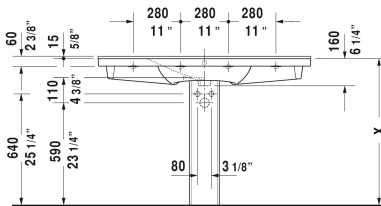

P3 Comforts Furniture washbasin # 2332120000 / 2332120030 / 2332120060

< 49 1/4" Inch >

Furniture washbasin	Dimension	Weight	Order number
with overflow, with faucet deck, overflow clip Chrome included, hardware included, wall-mounted, 49 1/4" Inch			
Colors			
00 White			
Variant			
●	49 1/4" x 19 1/2" Inch	72.8 lb	2332120000
● ● ●	49 1/4" x 19 1/2" Inch	72.8 lb	2332120030
☒	49 1/4" x 19 1/2" Inch	72.8 lb	2332120060
Infobox			
Washbasin is not ADA compliant in combination with pedestal, siphon cover or metal console			
Sanitary ceramics with the special WonderGliss surface finish will remain clean and attractive-looking for a long time to come. When ordering WonderGliss please add a "1" as eleventh digit to the model number.			
Space-saving siphon	1 1/4" Inch	0.9 lb	005076
Suitable products			
Vanity unit wall-mounted 1 pull-out compartment, for P3 Comforts # 233212, 233312, 233412, 48" x 19" Inch	48" x 19" Inch		LC6153
Vanity unit wall-mounted 2 drawers, upper drawer including cut-out for siphon and siphon cover, for P3 Comforts # 233212, 48" x 19" Inch	48" x 19" Inch		LC6253

P3 Comforts Furniture washbasin  # 2332120000 /
2332120030 / 2332120060

|< 49 1/4" Inch >|

Vanity unit floorstanding 2 pull-out compartments, for P3 Comforts # 233212, 233312, 233412, 48" x 19" Inch	48" x 19" Inch	LC6603
Siphon cover for # 233155, 233160, 233165, 233265, 233285, 233210, 233212, 233385, 233310, 233312, 233485, 233410, 233412, 6 3/4" x 11 3/4" Inch	6 3/4" x 11 3/4" Inch	085837
Pedestal for # 233155, 233160, 233165, 233265, 233285, 233210, 233212, 233385, 233310, 233312, 233485, 233410, 233412, 6 7/8" x 8 1/4" Inch	6 7/8" x 8 1/4" Inch	085836

All drawings contain the necessary measurements which are subject to standard tolerances. They are stated in inch & mm and are non-binding. Exact measurements, in particular for customized installation scenarios, can only be taken from the finished ceramic piece.