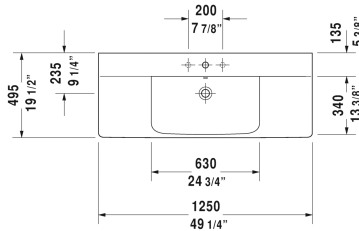

P3 Comforts Furniture washbasin # 2332120000 / 2332120030 / 2332120060

< 49 1/4" Inch >

Furniture washbasin	Dimension	Weight	Order number
with overflow, with faucet deck, overflow clip Chrome included, hardware included, wall-mounted, 49 1/4" Inch			
Colors			
00 White			
Variant			
●	49 1/4" x 19 1/2" Inch	72.8 lb	2332120000
● ● ●	49 1/4" x 19 1/2" Inch	72.8 lb	2332120030
☒	49 1/4" x 19 1/2" Inch	72.8 lb	2332120060
Infobox			
Washbasin is not ADA compliant in combination with pedestal, siphon cover or metal console			
Sanitary ceramics with the special WonderGliss surface finish will remain clean and attractive-looking for a long time to come. When ordering WonderGliss please add a "1" as eleventh digit to the model number.			
Space-saving siphon	1 1/4" Inch	0.9 lb	005076
Suitable products			
Vanity unit wall-mounted 1 pull-out compartment, for P3 Comforts # 233212, 233312, 233412, 48" x 19" Inch	48" x 19" Inch		LC6153
Vanity unit wall-mounted 2 drawers, upper drawer including cut-out for siphon and siphon cover, for P3 Comforts # 233212, 48" x 19" Inch	48" x 19" Inch		LC6253

P3 Comforts Furniture washbasin  # 2332120000 /
2332120030 / 2332120060

|< 49 1/4" Inch >|

Vanity unit floorstanding 2 pull-out compartments, for P3 Comforts # 233212, 233312, 233412, 48" x 19" Inch	48" x 19" Inch	LC6603
Siphon cover for # 233155, 233160, 233165, 233265, 233285, 233210, 233212, 233385, 233310, 233312, 233485, 233410, 233412, 6 3/4" x 11 3/4" Inch	6 3/4" x 11 3/4" Inch	085837
Pedestal for # 233155, 233160, 233165, 233265, 233285, 233210, 233212, 233385, 233310, 233312, 233485, 233410, 233412, 6 7/8" x 8 1/4" Inch	6 7/8" x 8 1/4" Inch	085836

All drawings contain the necessary measurements which are subject to standard tolerances. They are stated in inch & mm and are non-binding. Exact measurements, in particular for customized installation scenarios, can only be taken from the finished ceramic piece.