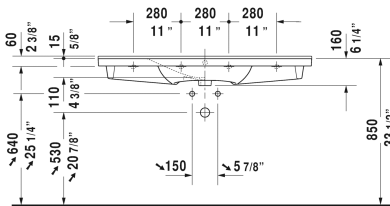

P3 Comforts Furniture washbasin # 2332120000 / 2332120030 / 2332120060

< 49 1/4" Inch >

Furniture washbasin	Dimension	Weight	Order number
with overflow, with faucet deck, overflow clip Chrome included, hardware included, wall-mounted, 49 1/4" Inch			
Colors			
00 White			
Variant			
●	49 1/4" x 19 1/2" Inch	72.8 lb	2332120000
● ● ●	49 1/4" x 19 1/2" Inch	72.8 lb	2332120030
☒	49 1/4" x 19 1/2" Inch	72.8 lb	2332120060
Infobox			
Washbasin is not ADA compliant in combination with pedestal, siphon cover or metal console			
Sanitary ceramics with the special WonderGliss surface finish will remain clean and attractive-looking for a long time to come. When ordering WonderGliss please add a "1" as eleventh digit to the model number.			
Space-saving siphon	1 1/4" Inch	0.9 lb	005076
Suitable products			
Vanity unit wall-mounted 1 pull-out compartment, for P3 Comforts # 233212, 233312, 233412, 48" x 19" Inch	48" x 19" Inch		LC6153
Vanity unit wall-mounted 2 drawers, upper drawer including cut-out for siphon and siphon cover, for P3 Comforts # 233212, 48" x 19" Inch	48" x 19" Inch		LC6253

P3 Comforts Furniture washbasin  # 2332120000 /
2332120030 / 2332120060

|< 49 1/4" Inch >|

Vanity unit floorstanding 2 pull-out compartments, for P3 Comforts # 233212, 233312, 233412, 48" x 19" Inch	48" x 19" Inch	LC6603
Siphon cover for # 233155, 233160, 233165, 233265, 233285, 233210, 233212, 233385, 233310, 233312, 233485, 233410, 233412, 6 3/4" x 11 3/4" Inch	6 3/4" x 11 3/4" Inch	085837
Pedestal for # 233155, 233160, 233165, 233265, 233285, 233210, 233212, 233385, 233310, 233312, 233485, 233410, 233412, 6 7/8" x 8 1/4" Inch	6 7/8" x 8 1/4" Inch	085836

All drawings contain the necessary measurements which are subject to standard tolerances. They are stated in inch & mm and are non-binding. Exact measurements, in particular for customized installation scenarios, can only be taken from the finished ceramic piece.