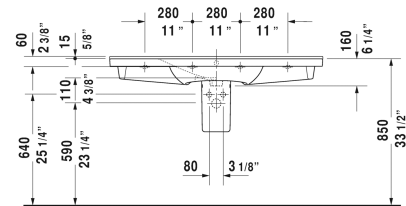

P3 Comforts Furniture washbasin # 2332120000 / 2332120030 / 2332120060

< 49 1/4" Inch >

Furniture washbasin	Dimension	Weight	Order number
with overflow, with faucet deck, overflow clip Chrome included, hardware included, wall-mounted, 49 1/4" Inch			
Colors			
00 White			
Variant			
●	49 1/4" x 19 1/2" Inch	72.8 lb	2332120000
● ● ●	49 1/4" x 19 1/2" Inch	72.8 lb	2332120030
☒	49 1/4" x 19 1/2" Inch	72.8 lb	2332120060
Infobox			
Washbasin is not ADA compliant in combination with pedestal, siphon cover or metal console			
Sanitary ceramics with the special WonderGliss surface finish will remain clean and attractive-looking for a long time to come. When ordering WonderGliss please add a "1" as eleventh digit to the model number.			
Space-saving siphon	1 1/4" Inch	0.9 lb	005076
Suitable products			
Vanity unit wall-mounted 1 pull-out compartment, for P3 Comforts # 233212, 233312, 233412, 48" x 19" Inch	48" x 19" Inch		LC6153
Vanity unit wall-mounted 2 drawers, upper drawer including cut-out for siphon and siphon cover, for P3 Comforts # 233212, 48" x 19" Inch	48" x 19" Inch		LC6253

P3 Comforts Furniture washbasin  # 2332120000 /
2332120030 / 2332120060

|< 49 1/4" Inch >|

Vanity unit floorstanding 2 pull-out compartments, for P3 Comforts # 233212, 233312, 233412, 48" x 19" Inch	48" x 19" Inch	LC6603
Siphon cover for # 233155, 233160, 233165, 233265, 233285, 233210, 233212, 233385, 233310, 233312, 233485, 233410, 233412, 6 3/4" x 11 3/4" Inch	6 3/4" x 11 3/4" Inch	085837
Pedestal for # 233155, 233160, 233165, 233265, 233285, 233210, 233212, 233385, 233310, 233312, 233485, 233410, 233412, 6 7/8" x 8 1/4" Inch	6 7/8" x 8 1/4" Inch	085836

All drawings contain the necessary measurements which are subject to standard tolerances. They are stated in inch & mm and are non-binding. Exact measurements, in particular for customized installation scenarios, can only be taken from the finished ceramic piece.