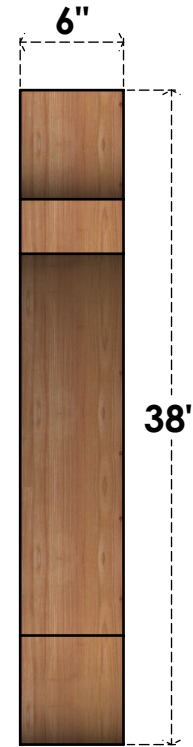

# BRC06X38X38OLY00RWR

6"W X 38"D X 38"H OLYMPIC ROUGH SAWN BRACE, WESTERN RED CEDAR

**SIDE**

**FRONT**

EKENA MILLWORK  
 2300 WEST MAIN ST.  
 CLARKSVILLE, TX 75426  
 TOLL FREE: 866-607-0453  
 WWW.EKENAMILLWORK.COM

**NOTES**

1. INSTALLATION TO BE COMPLETED IN ACCORDANCE WITH MANUFACTURER'S SPECIFICATIONS.
2. DRAWING MAY NOT BE TO SCALE
3. THIS DRAWING IS INTENDED FOR DESIGN AND PLANNING PURPOSES ONLY.
4. ALL INFORMATION CONTAINED HEREIN WAS CURRENT AT THE TIME OF DEVELOPMENT BUT MUST BE REVIEWED AND APPROVED BY THE PRODUCT MANUFACTURER TO BE CONSIDERED ACCURATE.
5. PRODUCTS ARE NOT KILN DRIED. THIS ITEM IS UNIQUE AND WILL CONTAIN THE NATURAL VARIATIONS THAT THE WOOD SPECIES OFFERS. THIS MAY RESULT IN VARIATIONS UP TO 1/4"