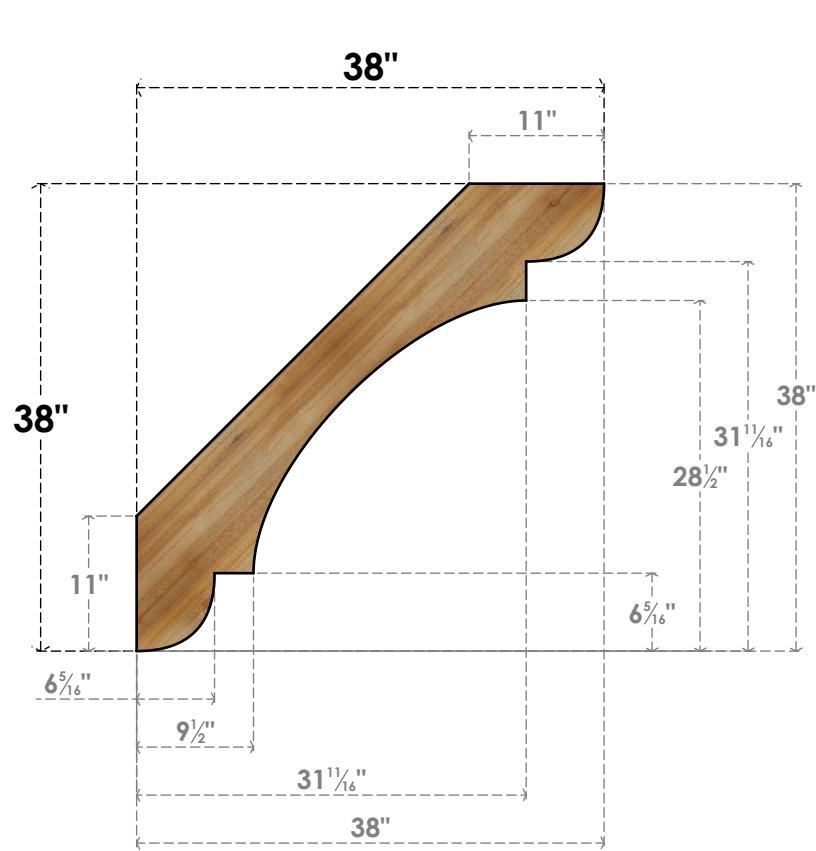

# BRC06X38X38OLY00RWR

6"W X 38"D X 38"H OLYMPIC ROUGH SAWN BRACE, WESTERN RED CEDAR

**SIDE**

**FRONT**

EKENA MILLWORK  
 2300 WEST MAIN ST.  
 CLARKSVILLE, TX 75426  
 TOLL FREE: 866-607-0453  
 WWW.EKENAMILLWORK.COM

**NOTES**

1. INSTALLATION TO BE COMPLETED IN ACCORDANCE WITH MANUFACTURER'S SPECIFICATIONS.
2. DRAWING MAY NOT BE TO SCALE
3. THIS DRAWING IS INTENDED FOR DESIGN AND PLANNING PURPOSES ONLY.
4. ALL INFORMATION CONTAINED HEREIN WAS CURRENT AT THE TIME OF DEVELOPMENT BUT MUST BE REVIEWED AND APPROVED BY THE PRODUCT MANUFACTURER TO BE CONSIDERED ACCURATE.
5. PRODUCTS ARE NOT KILN DRIED. THIS ITEM IS UNIQUE AND WILL CONTAIN THE NATURAL VARIATIONS THAT THE WOOD SPECIES OFFERS. THIS MAY RESULT IN VARIATIONS UP TO 1/4"