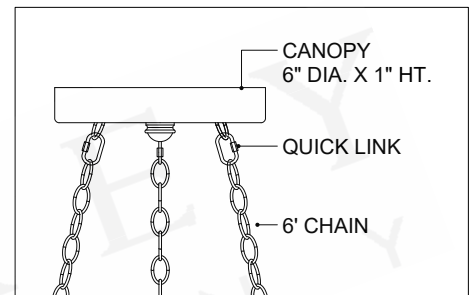

ITEM: 9000-1337

Overall Dimensions

Height: 10"

Diameter: 38"

TOP VIEW

CANOPY DETAIL

FRONT VIEW