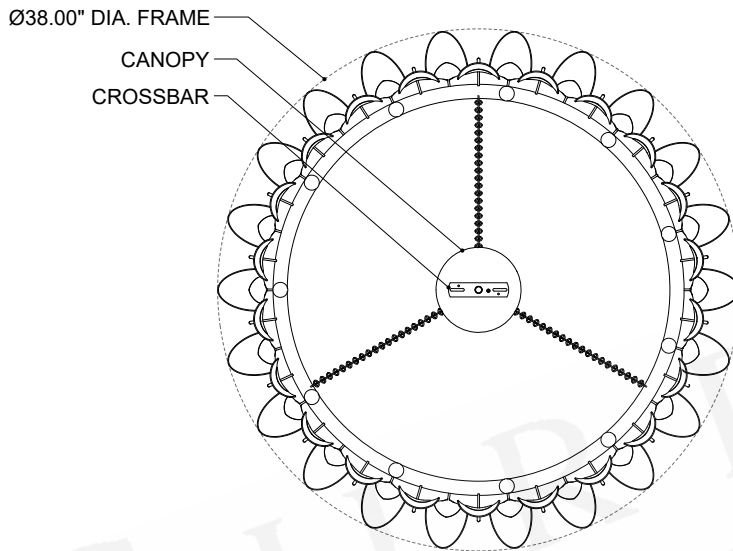

ITEM: 9000-1337

Overall Dimensions

Height: 10"

Diameter: 38"

TOP VIEW

CANOPY DETAIL

FRONT VIEW