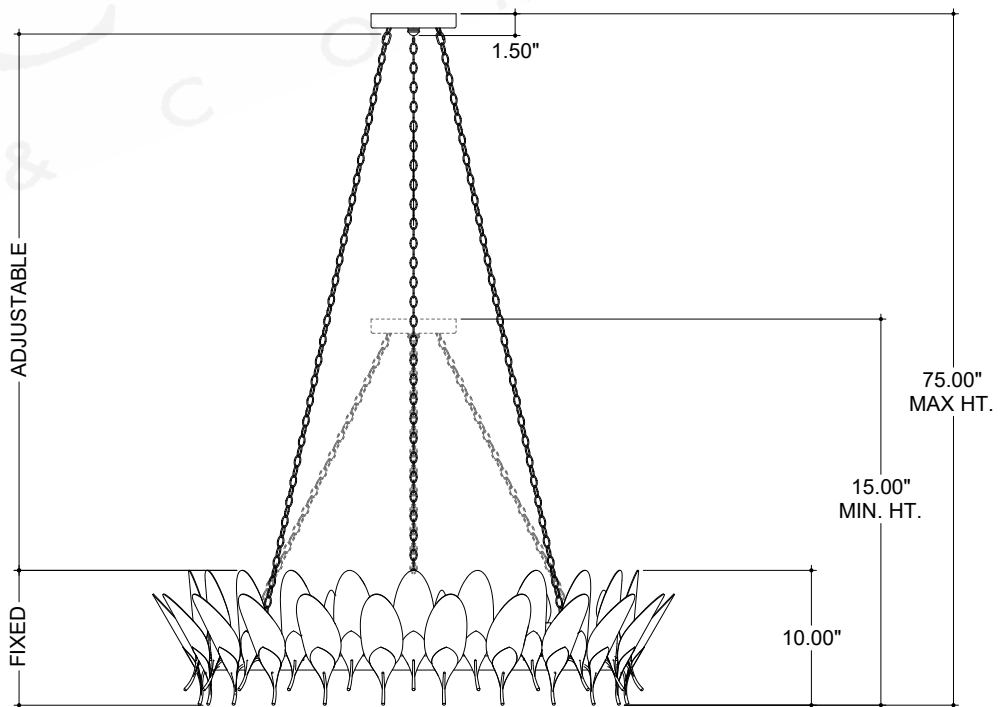

ITEM: 9000-1337

Overall Dimensions

Height: 10"

Diameter: 38"

TOP VIEW

CANOPY DETAIL

FRONT VIEW